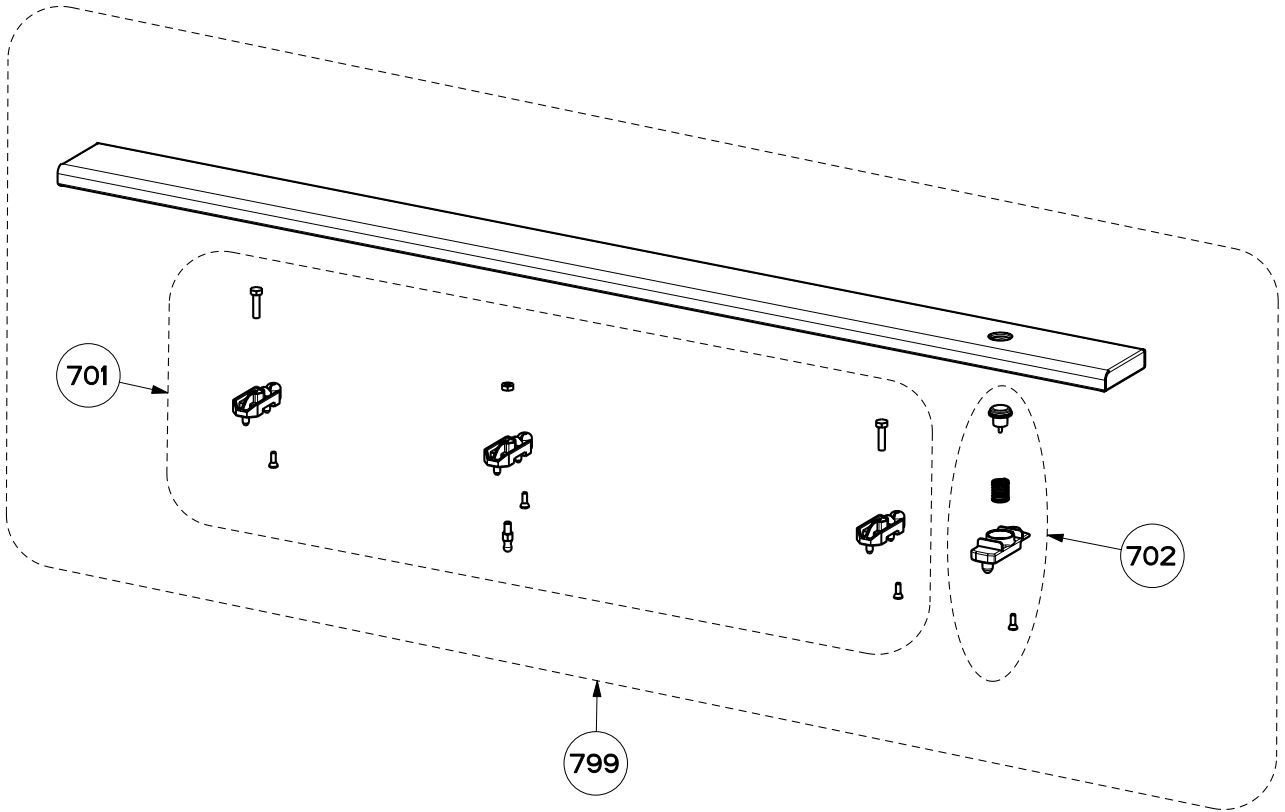

## body and control components

		SCIR3014SS	SCIR3614SS	
Key	Description	30 Internal	36 Internal	Qty Req.
1	Installation Kit	133.0169.427	133.0169.427	1
2	Cable Clamp Kit	133.0052.180	133.0052.180	1
3	Curved Plenum Arm Microswitch	133.0261.218	133.0261.218	2
3	Flat Plenum Arm Microswitch	133.0180.038	133.0180.038	1
4	Plenum Rise Drive Motor	133.0171.355	133.0171.355	1
5	Spring	133.0171.945	133.0171.945	1
6	Grease Filter	133.0262.535	133.0262.686	2
7	Sliding Guide Support Kit	133.0052.183	133.0052.183	1
8	Plate	133.0057.271	133.0057.271	1
9	Microswitch Kit	133.0052.191	133.0052.191	1
10	Trim Support Kit	133.0169.428	133.0169.428	1
11	Plenum Sliding Guide	133.0169.429	133.0169.429	1
12	Transformer	133.0052.177	133.0052.177	1
13	Control Board	133.0262.681	133.0262.681	1
14	Fuse Kit	133.0052.184	133.0052.184	1
101	Control Buttons	133.0262.682	133.0262.682	1
102	Up / Down Control Kit	133.0052.179	133.0052.179	1

# SCIROCCO PLUS

motor components for IBDD600

399

402

		SCIR3014SS	SCIR3614SS	
Key	Description	30 Internal	36 Internal	Qty Req.
303	Capacitor (IBDD600)	133.0072.893	133.0072.893	1
399	Motor Group (IBDD600)	133.0056.182	133.0056.182	1
402	Damper	133.0055.994	133.0055.994	1
403	9 to 6 Pin Connector	133.0491.810	133.0491.810	1

## Stainless Top Strip Trim

		SCIR3014SS	SCIR3614SS	
Key	Description	30 Internal	36 Internal	Qty Req.
701	Top Strip Connection Kit	133.0171.947	133.0171.947	1
702	Button Kit	133.0052.188	133.0052.188	1
799	Stainless Top Strip Kit	133.0262.683	133.0262.685	1