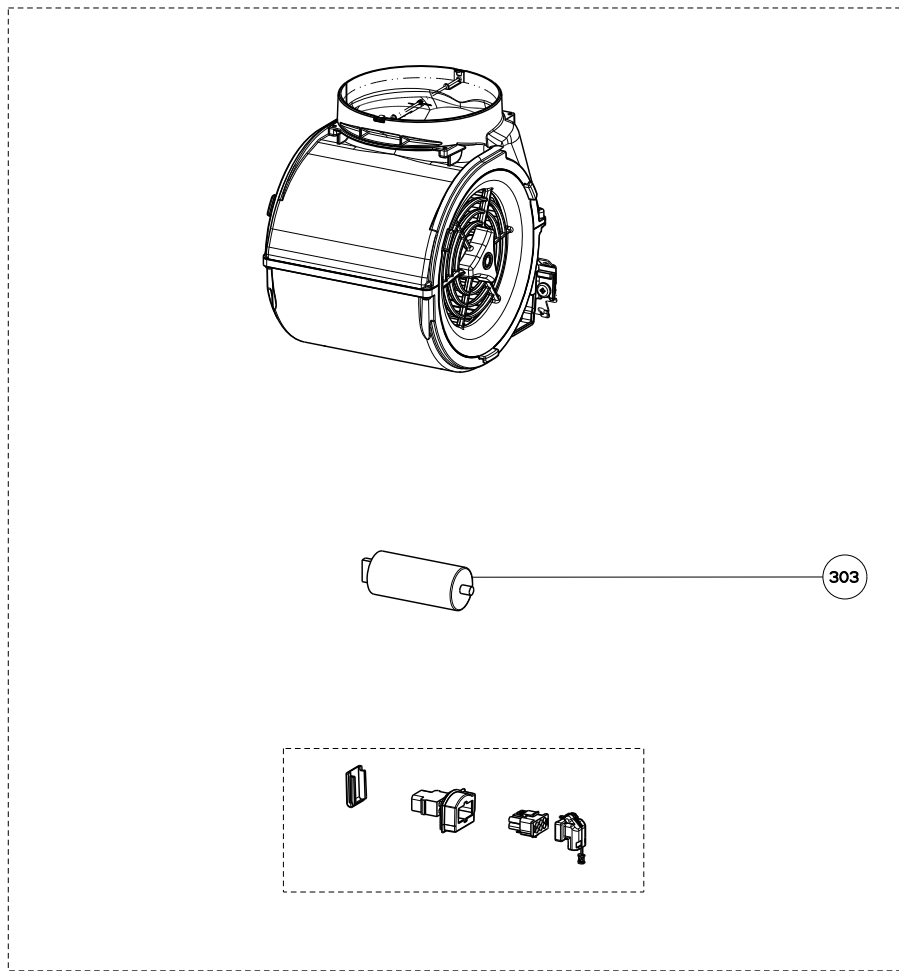

SCIROCCO PLUS

motor components for IBDD600

399

402

		SCIR3014SS	SCIR3614SS	
Key	Description	30 Internal	36 Internal	Qty Req.
303	Capacitor (IBDD600)	133.0072.893	133.0072.893	1
399	Motor Group (IBDD600)	133.0056.182	133.0056.182	1
402	Damper	133.0055.994	133.0055.994	1
403	9 to 6 Pin Connector	133.0491.810	133.0491.810	1