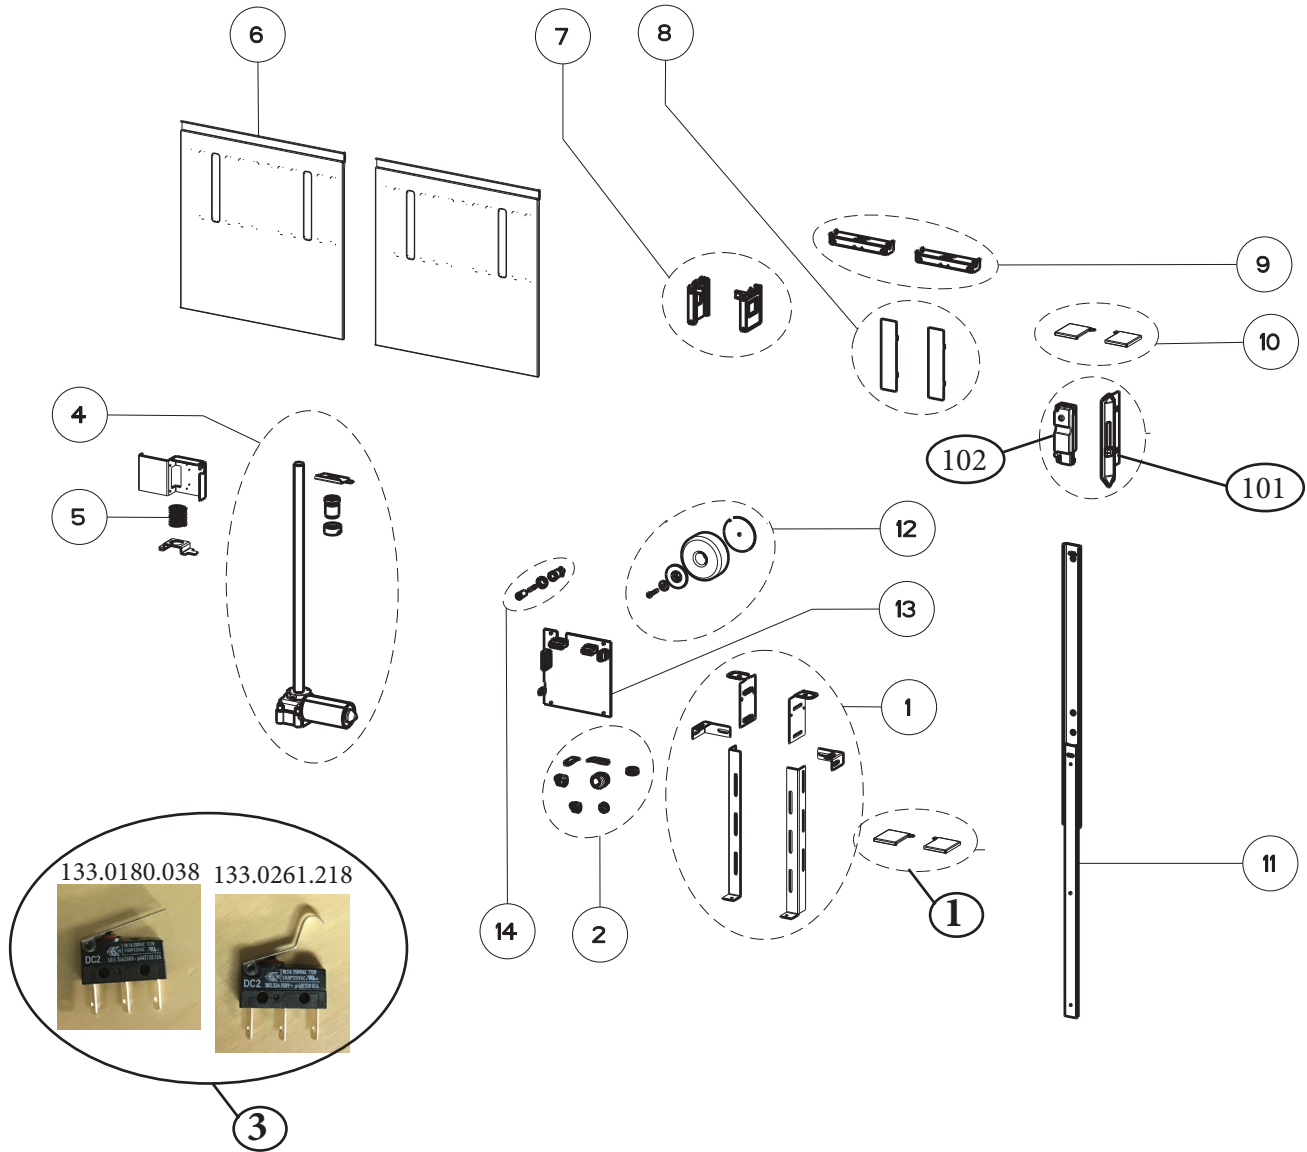

# SCIROCCO PLUS

## body and control components

		SCIR3014SS	SCIR3614SS	
Key	Description	30 Internal	36 Internal	Qty Req.
1	Installation Kit	133.0169.427	133.0169.427	1
2	Cable Clamp Kit	133.0052.180	133.0052.180	1
3	Curved Plenum Arm Microswitch	133.0261.218	133.0261.218	2
3	Flat Plenum Arm Microswitch	133.0180.038	133.0180.038	1
4	Plenum Rise Drive Motor	133.0171.355	133.0171.355	1
5	Spring	133.0171.945	133.0171.945	1
6	Grease Filter	133.0262.535	133.0262.686	2
7	Sliding Guide Support Kit	133.0052.183	133.0052.183	1
8	Plate	133.0057.271	133.0057.271	1
9	Microswitch Kit	133.0052.191	133.0052.191	1
10	Trim Support Kit	133.0169.428	133.0169.428	1
11	Plenum Sliding Guide	133.0169.429	133.0169.429	1
12	Transformer	133.0052.177	133.0052.177	1
13	Control Board	133.0262.681	133.0262.681	1
14	Fuse Kit	133.0052.184	133.0052.184	1
101	Control Buttons	133.0262.682	133.0262.682	1
102	Up / Down Control Kit	133.0052.179	133.0052.179	1

# SCIROCCO PLUS

motor components for IBDD600

399

402

		SCIR3014SS	SCIR3614SS	
Key	Description	30 Internal	36 Internal	Qty Req.
303	Capacitor (IBDD600)	133.0072.893	133.0072.893	1
399	Motor Group (IBDD600)	133.0056.182	133.0056.182	1
402	Damper	133.0055.994	133.0055.994	1
403	9 to 6 Pin Connector	133.0491.810	133.0491.810	1

## Stainless Top Strip Trim

		SCIR3014SS	SCIR3614SS	
Key	Description	30 Internal	36 Internal	Qty Req.
701	Top Strip Connection Kit	133.0171.947	133.0171.947	1
702	Button Kit	133.0052.188	133.0052.188	1
799	Stainless Top Strip Kit	133.0262.683	133.0262.685	1