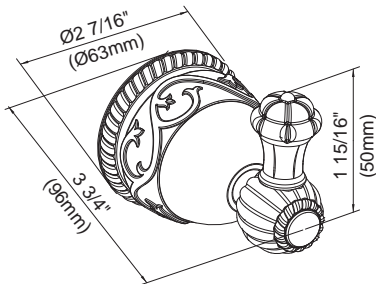

Available Finishes

- Antique Copper
- Medium Bronze

BEL - TBR - 24AS - 24" Towel Bar
 BEL - TBR - 30AS - 30" Towel Bar

BEL - RHK - Robe Hook

BEL - TPH - Paper Holder

BEL - TRG - Towel Ring

24", 30" - Towel Bar