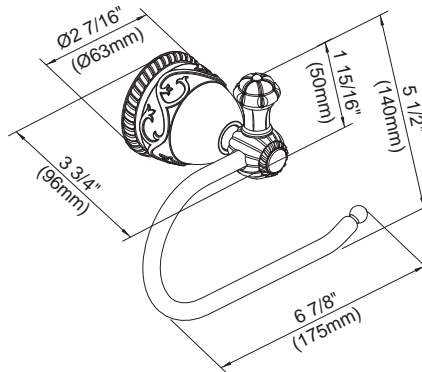

Available Finishes

- Antique Copper
- Medium Bronze

BEL - TBR - 24AS - 24" Towel Bar
 BEL - TBR - 30AS - 30" Towel Bar

BEL - RHK - Robe Hook

BEL - TPH - Paper Holder

BEL - TRG - Towel Ring

24", 30" - Towel Bar

Robe Hook

Paper Holder

Towel Ring

Submittal Information:

Job Name: _____

Location: _____

Contractor: _____

Contact #: _____