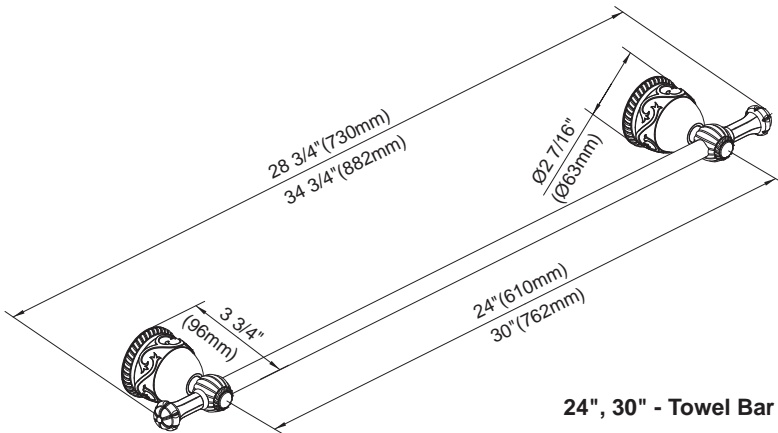

Available Finishes

- Antique Copper
- Medium Bronze

BEL - TBR - 24AS - 24" Towel Bar
 BEL - TBR - 30AS - 30" Towel Bar

BEL - RHK - Robe Hook

BEL - TPH - Paper Holder

BEL - TRG - Towel Ring

24", 30" - Towel Bar