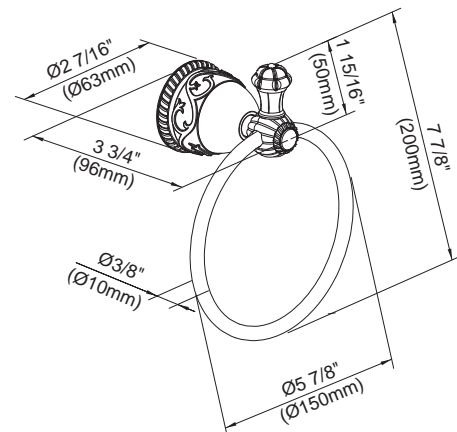

Towel Ring

Submittal Information:

Job Name: _____

Location: _____

Contractor: _____

Contact #: _____