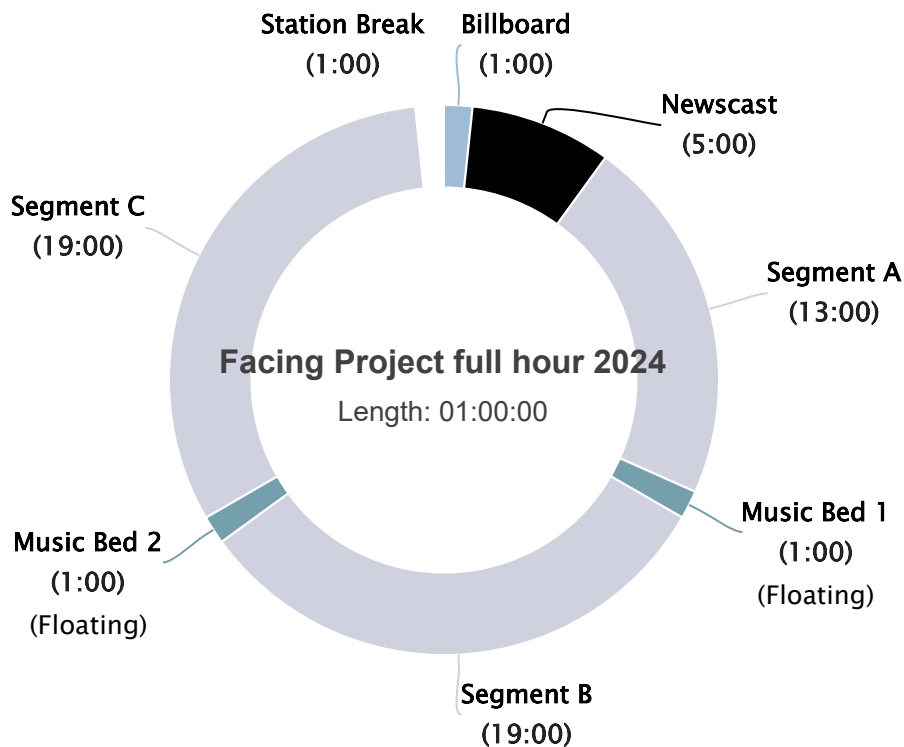

WBST-FM

Event Name	Duration	Event Color	Comments
Billboard	00:01:00	#9EBCD6	
Newscast	00:05:00	#000000	NPR Newscast 1 & 2
Segment A	00:13:00	#CFD2DE	
Music Bed 1	00:01:00	#73A0AC	Floating
Segment B	00:19:00	#CFD2DE	
Music Bed 2	00:01:00	#73A0AC	Floating
Segment C	00:19:00	#CFD2DE	
Station Break	00:01:00	#FFFFFF	

This clock was generated on Tuesday - Jan. 23, 2024 by ContentDepot