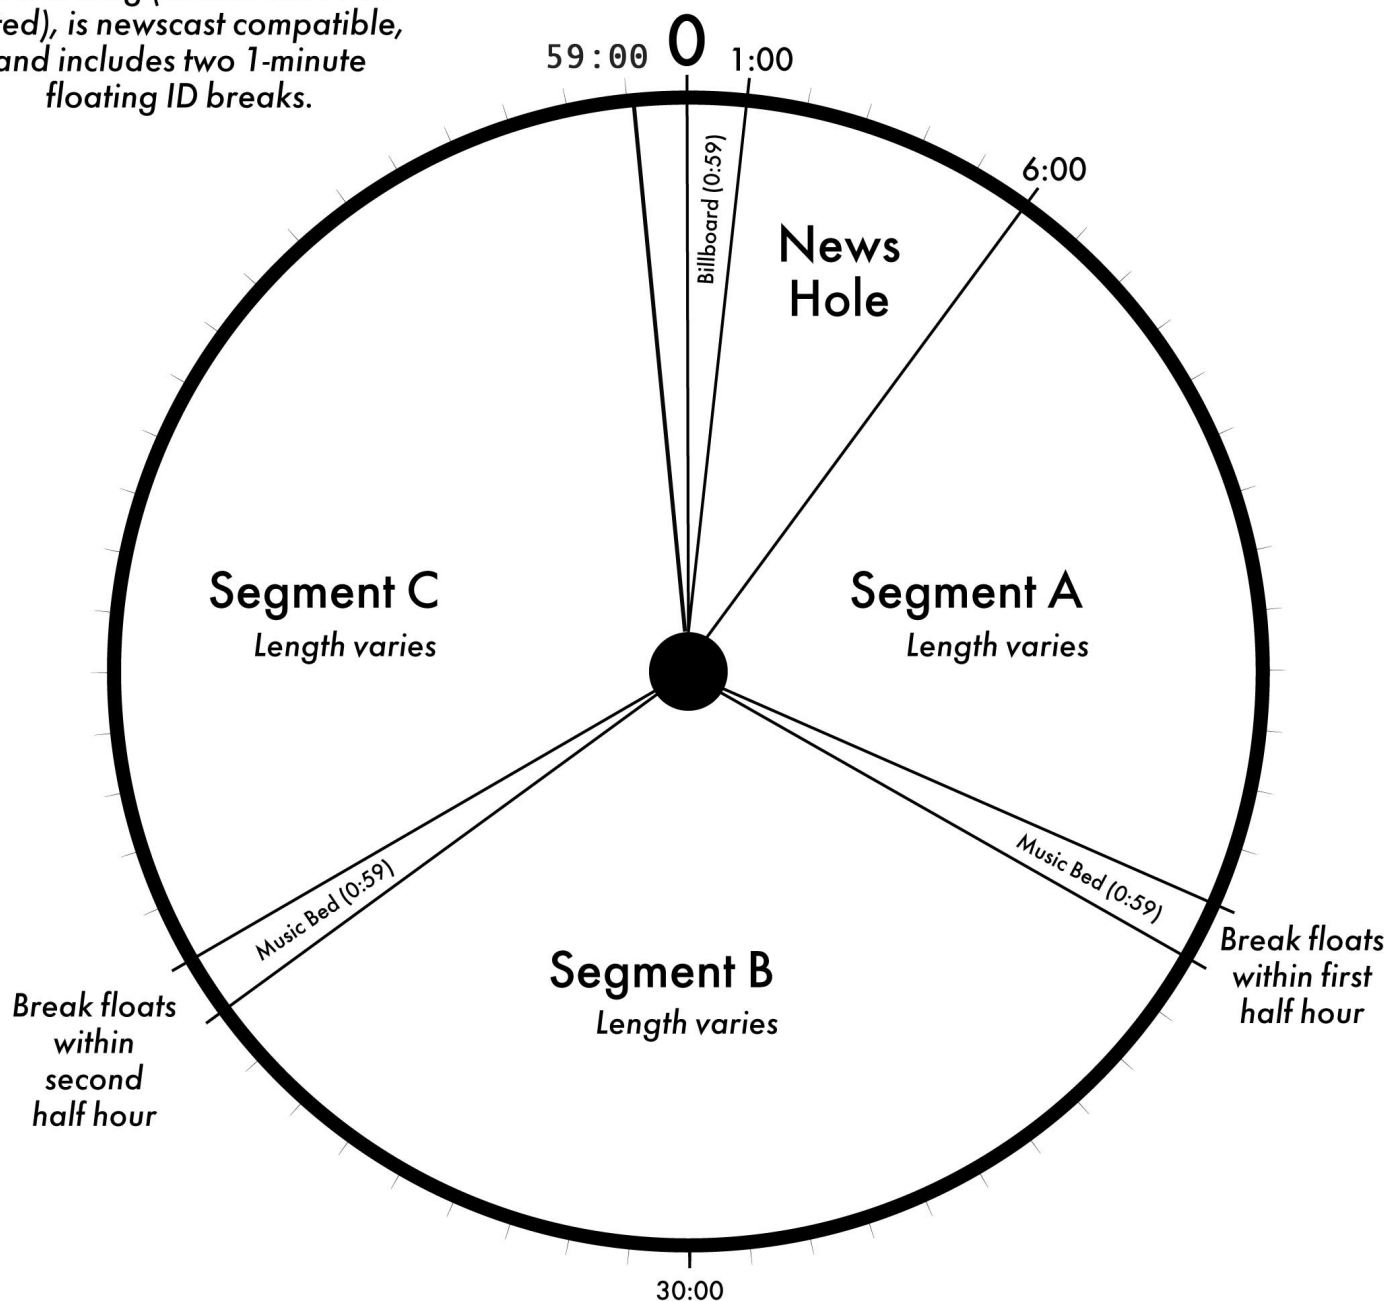

# Reveal Weekly

Each of the programs is 59 minutes long (unless otherwise noted), is newscast compatible, and includes two 1-minute floating ID breaks.

Please visit [Revealnews.org](http://Revealnews.org) for specific episode by episode run-down. We also produce a weekly email with details for each week's episode. Make sure you have your email settings up to date to receive these by visiting your station membership page on [prx.org](http://prx.org). Need help? Contact Kathleen Unwin at 314-963-9763 or email [kathleen@prx.org](mailto:kathleen@prx.org).