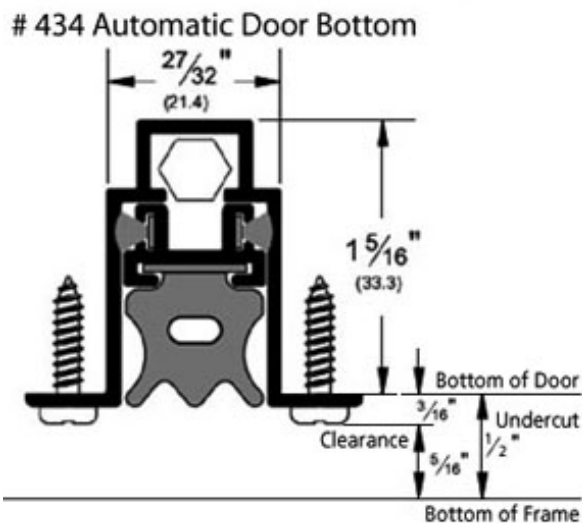

STC DOOR ACCESSORIES

Heritage Flush

TRIPLE BUBBLE GASKETING