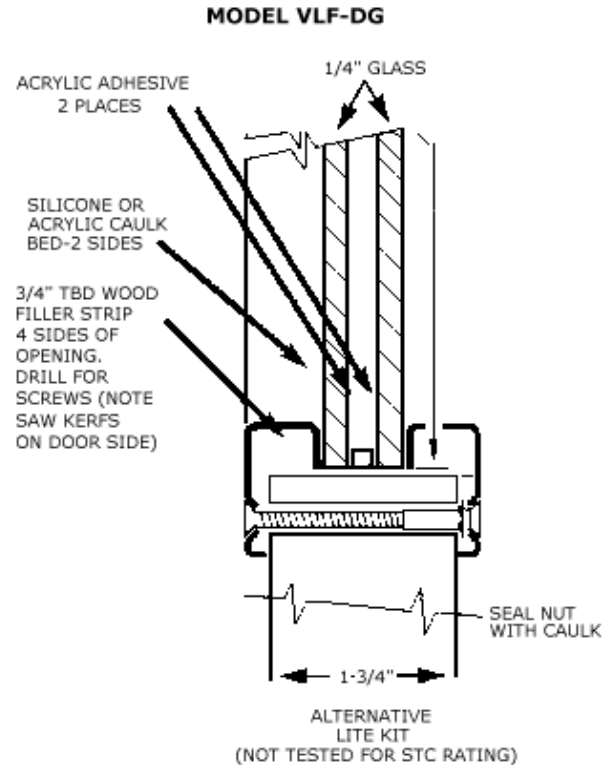

STC DOOR ACCESSORIES

Heritage Flush

TRIPLE BUBBLE GASKETING