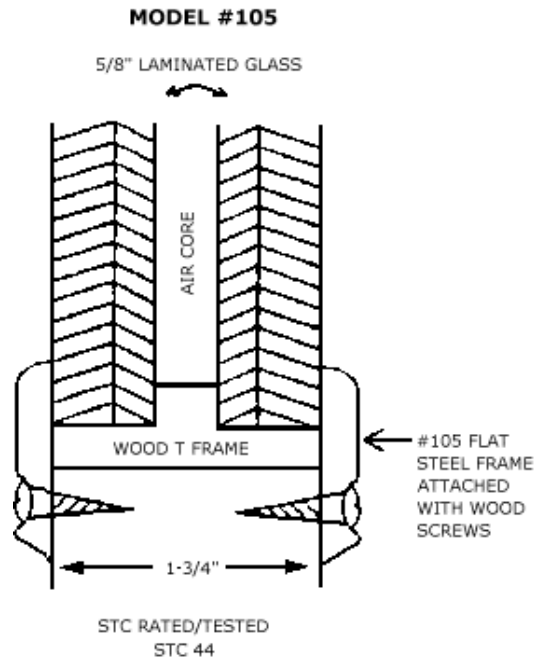

STC DOOR ACCESSORIES

Heritage Flush

TRIPLE BUBBLE GASKETING