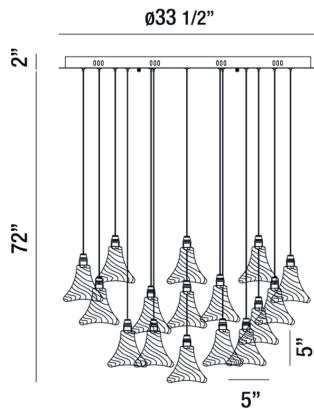

### Product Details

Item No.	:	28226-017
Finish	:	Chrome
Shade	:	Clear Glass
Diameter	:	33.5"
Height	:	5"
Max Extension	:	72"
Est. Weight	:	85.8 lbs
Approval	:	cETLus

### BULB DETAILS

No. of Bulbs	:	31
Bulb Type	:	LED
Bulb Wattage	:	3W
Bulb Socket	:	LED
Input Voltage	:	120V
Dimmable	:	Yes
Lumens	:	5270lm
Kelvin	:	2700K
CRI	:	75+
Bulb Included	:	Yes

### TECHNICAL DETAILS

Hanging Support Type	:	Wire
Wire Length	:	72"
Canopy Diameter	:	33.5"
Canopy Height	:	2"