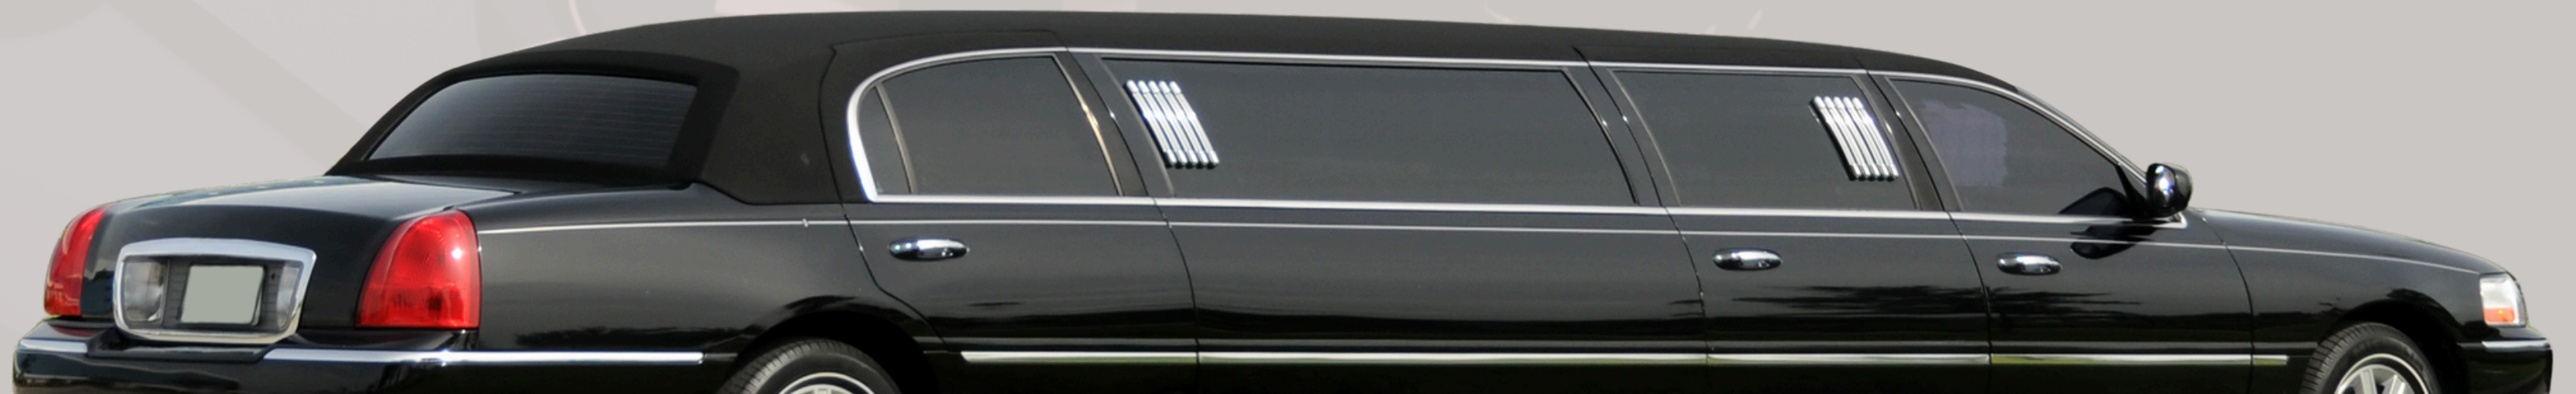

TRANSPORTATION

ONE LESS THING TO
WORRY ABOUT

Limos and Charters

8-Passenger Limos

\$165
per hour

12-Passenger
Mercedes Van Limo

\$225
per hour

15-Passenger
Luxury Mercedes van

\$185
per hour

25-Passenger
Executive Shuttle

\$210
per hour

Party Bus next page →

Party Bus

STRIP & DOWNTOWN

UP TO **25** PASSENGERS

MOST POPULAR!

STRIP & DOWNTOWN

UP TO **30** PASSENGERS

MOST POPULAR!

\$460

2 HOURS

\$360

1.5 HOURS

\$660

digital copies of all taken exposures sent via email

RENT 2
\$220

72
exposures

RENT 4
\$410

216
exposures

A close-up photograph of a hand in a light blue suit jacket pulling the silver door handle of a dark-colored car. The car door is open, and the interior of the car is visible in the background. The image has a soft, slightly blurred quality.