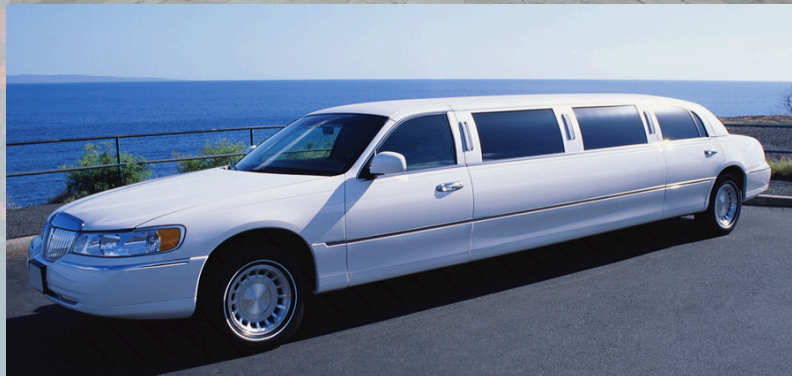

TRANSPORTATION

ONE LESS THING TO
WORRY ABOUT

Limos and Charters

8-Passenger Limos

\$165
per hour

12-Passenger
Mercedes Van Limo

\$225
per hour

15-Passenger
Luxury Mercedes van

\$185
per hour

25-Passenger
Executive Shuttle

\$210
per hour

Party Bus next page →

Party Bus

STRIP & DOWNTOWN

UP TO **25** PASSENGERS

MOST POPULAR!

STRIP & DOWNTOWN

UP TO **30** PASSENGERS

MOST POPULAR!

\$460

2 HOURS

\$360

1.5 HOURS

\$660