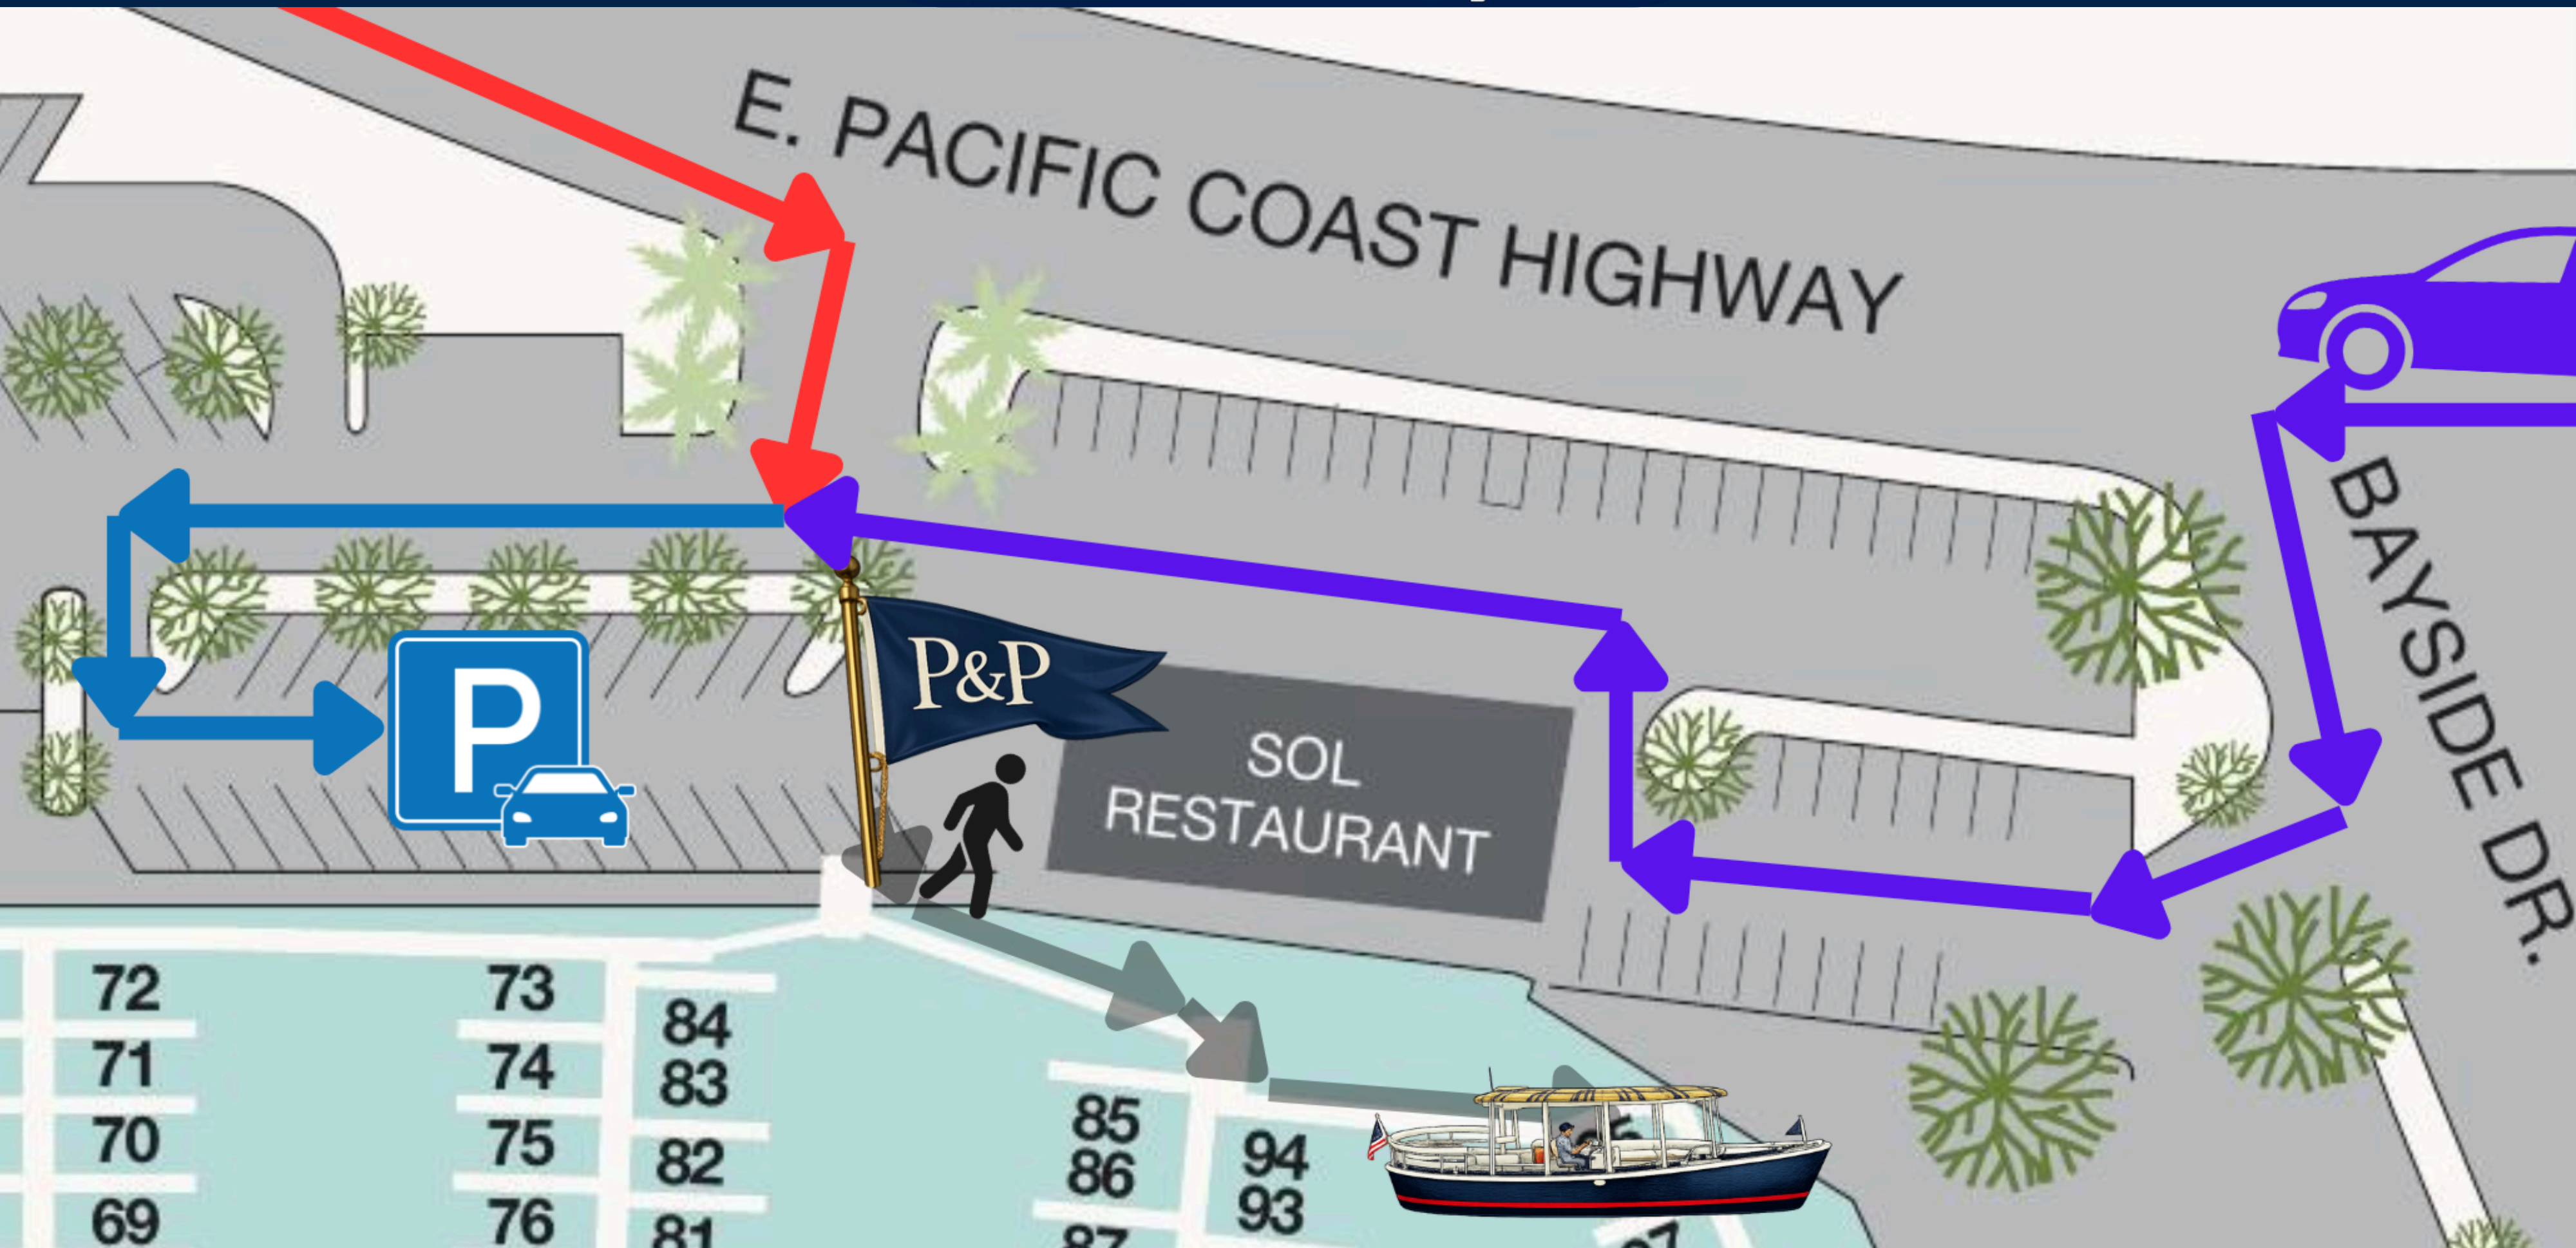

Port & Proper

Parking Instructions

Marina:

Balboa Marina

Address:

201 E. Pacific Coast Hwy, Newport Beach, CA 92660

Steps upon arrival:

1. **(15 minutes before charter time)** When your full party has arrived in the parking lot, please (Text/Call) your Captain.
2. Your Captain will then come and bring you your parking passes to be displayed on your dashboards.
(Max 4 vehicles)
3. Your Captain will then escort you to the boat.
4. The Captain will go over Emergency Procedures
5. Enjoy your cruise!

Steps at Departure:

1. The Captain will escort you out to the parking lot.
2. Your Captain will then collect all parking passes.

61	72	73	84		
62	71	74	83		
63	70	75	82	85	94
64	69	76	81	86	93
65	68	77	80	87	92
66	67	78	79	88	91
				89	90
					97
					98
					99
					100
					101
					102
					103
					104
					105
					106
					107
					108

Driving (Option #1)

Driving (Option #2)

Parking

Marina Gate Entrance to Dock

Boat Dock Location

Port & Proper

Driving (Option #1)

Driving (Option #2)

Parking

Marina Gate Entrance to Dock

Boat Dock Location