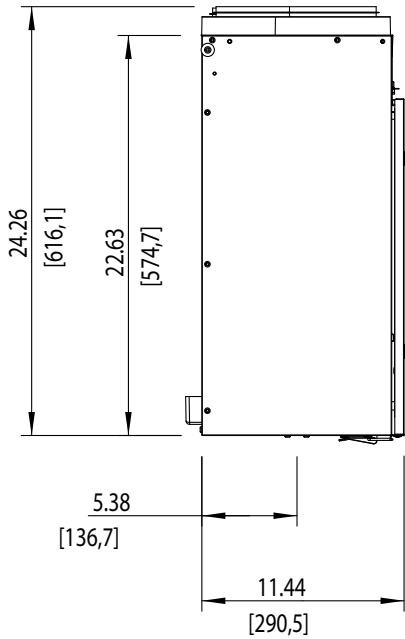

(Ceiling Chain)
Hanging Hole Pattern
Top View

(Wall Bracket)
Hanging Hole Pattern
Back View

Model: HERO 120H | NTS | E400060

fantech®
a systemair company