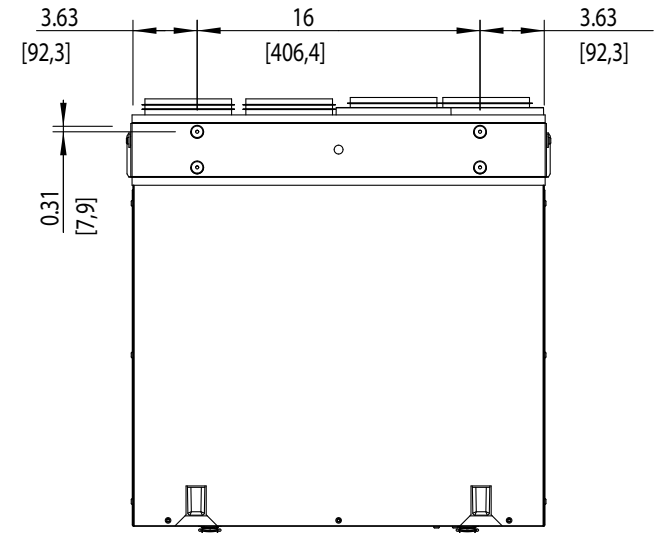

(Ceiling Chain)
Hanging Hole Pattern
Top View

(Wall Bracket)
Hanging Hole Pattern
Back View

Model: HERO 120H | NTS | E400060

fantech®
a systemair company