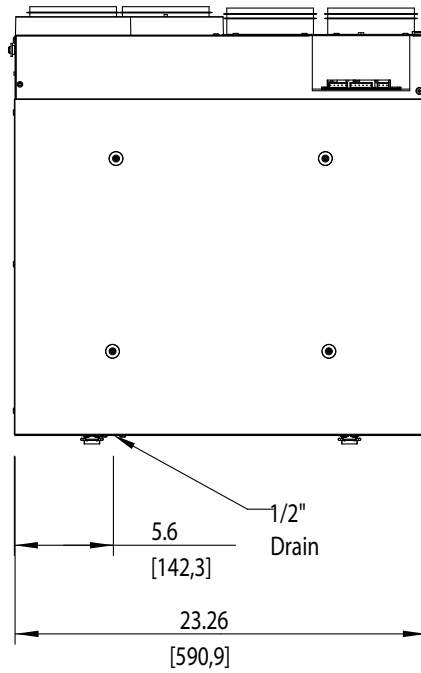

(Ceiling Chain)
Hanging Hole Pattern
Top View

(Wall Bracket)
Hanging Hole Pattern
Back View

Model: HERO 120H | NTS | E400060

fantech®
a systemair company