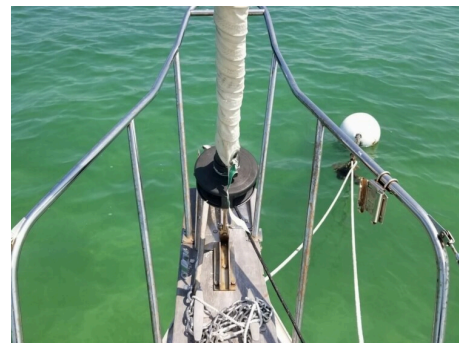

Pop Sells
5717 Bessie Drive
Sarasota, Florida 34233

Contact Capt. Steve Drakesmith
(863) 287-7256
steve@popsells.com

1984 Watkins 33

Stock # 176518

Scan the QR code or click the link in the footer to view more photos.

This information was provided to Pop Sells, LLC by the Seller and is believed to be accurate at the time of publication. We recommend an inspection by a qualified professional to ascertain the overall condition and function of structure and mechanical components.

Information generated on Sep 28, 2024 11:14 PM
Please view this listing online for up-to-date information:
<https://www.popsells.com/view/176518>