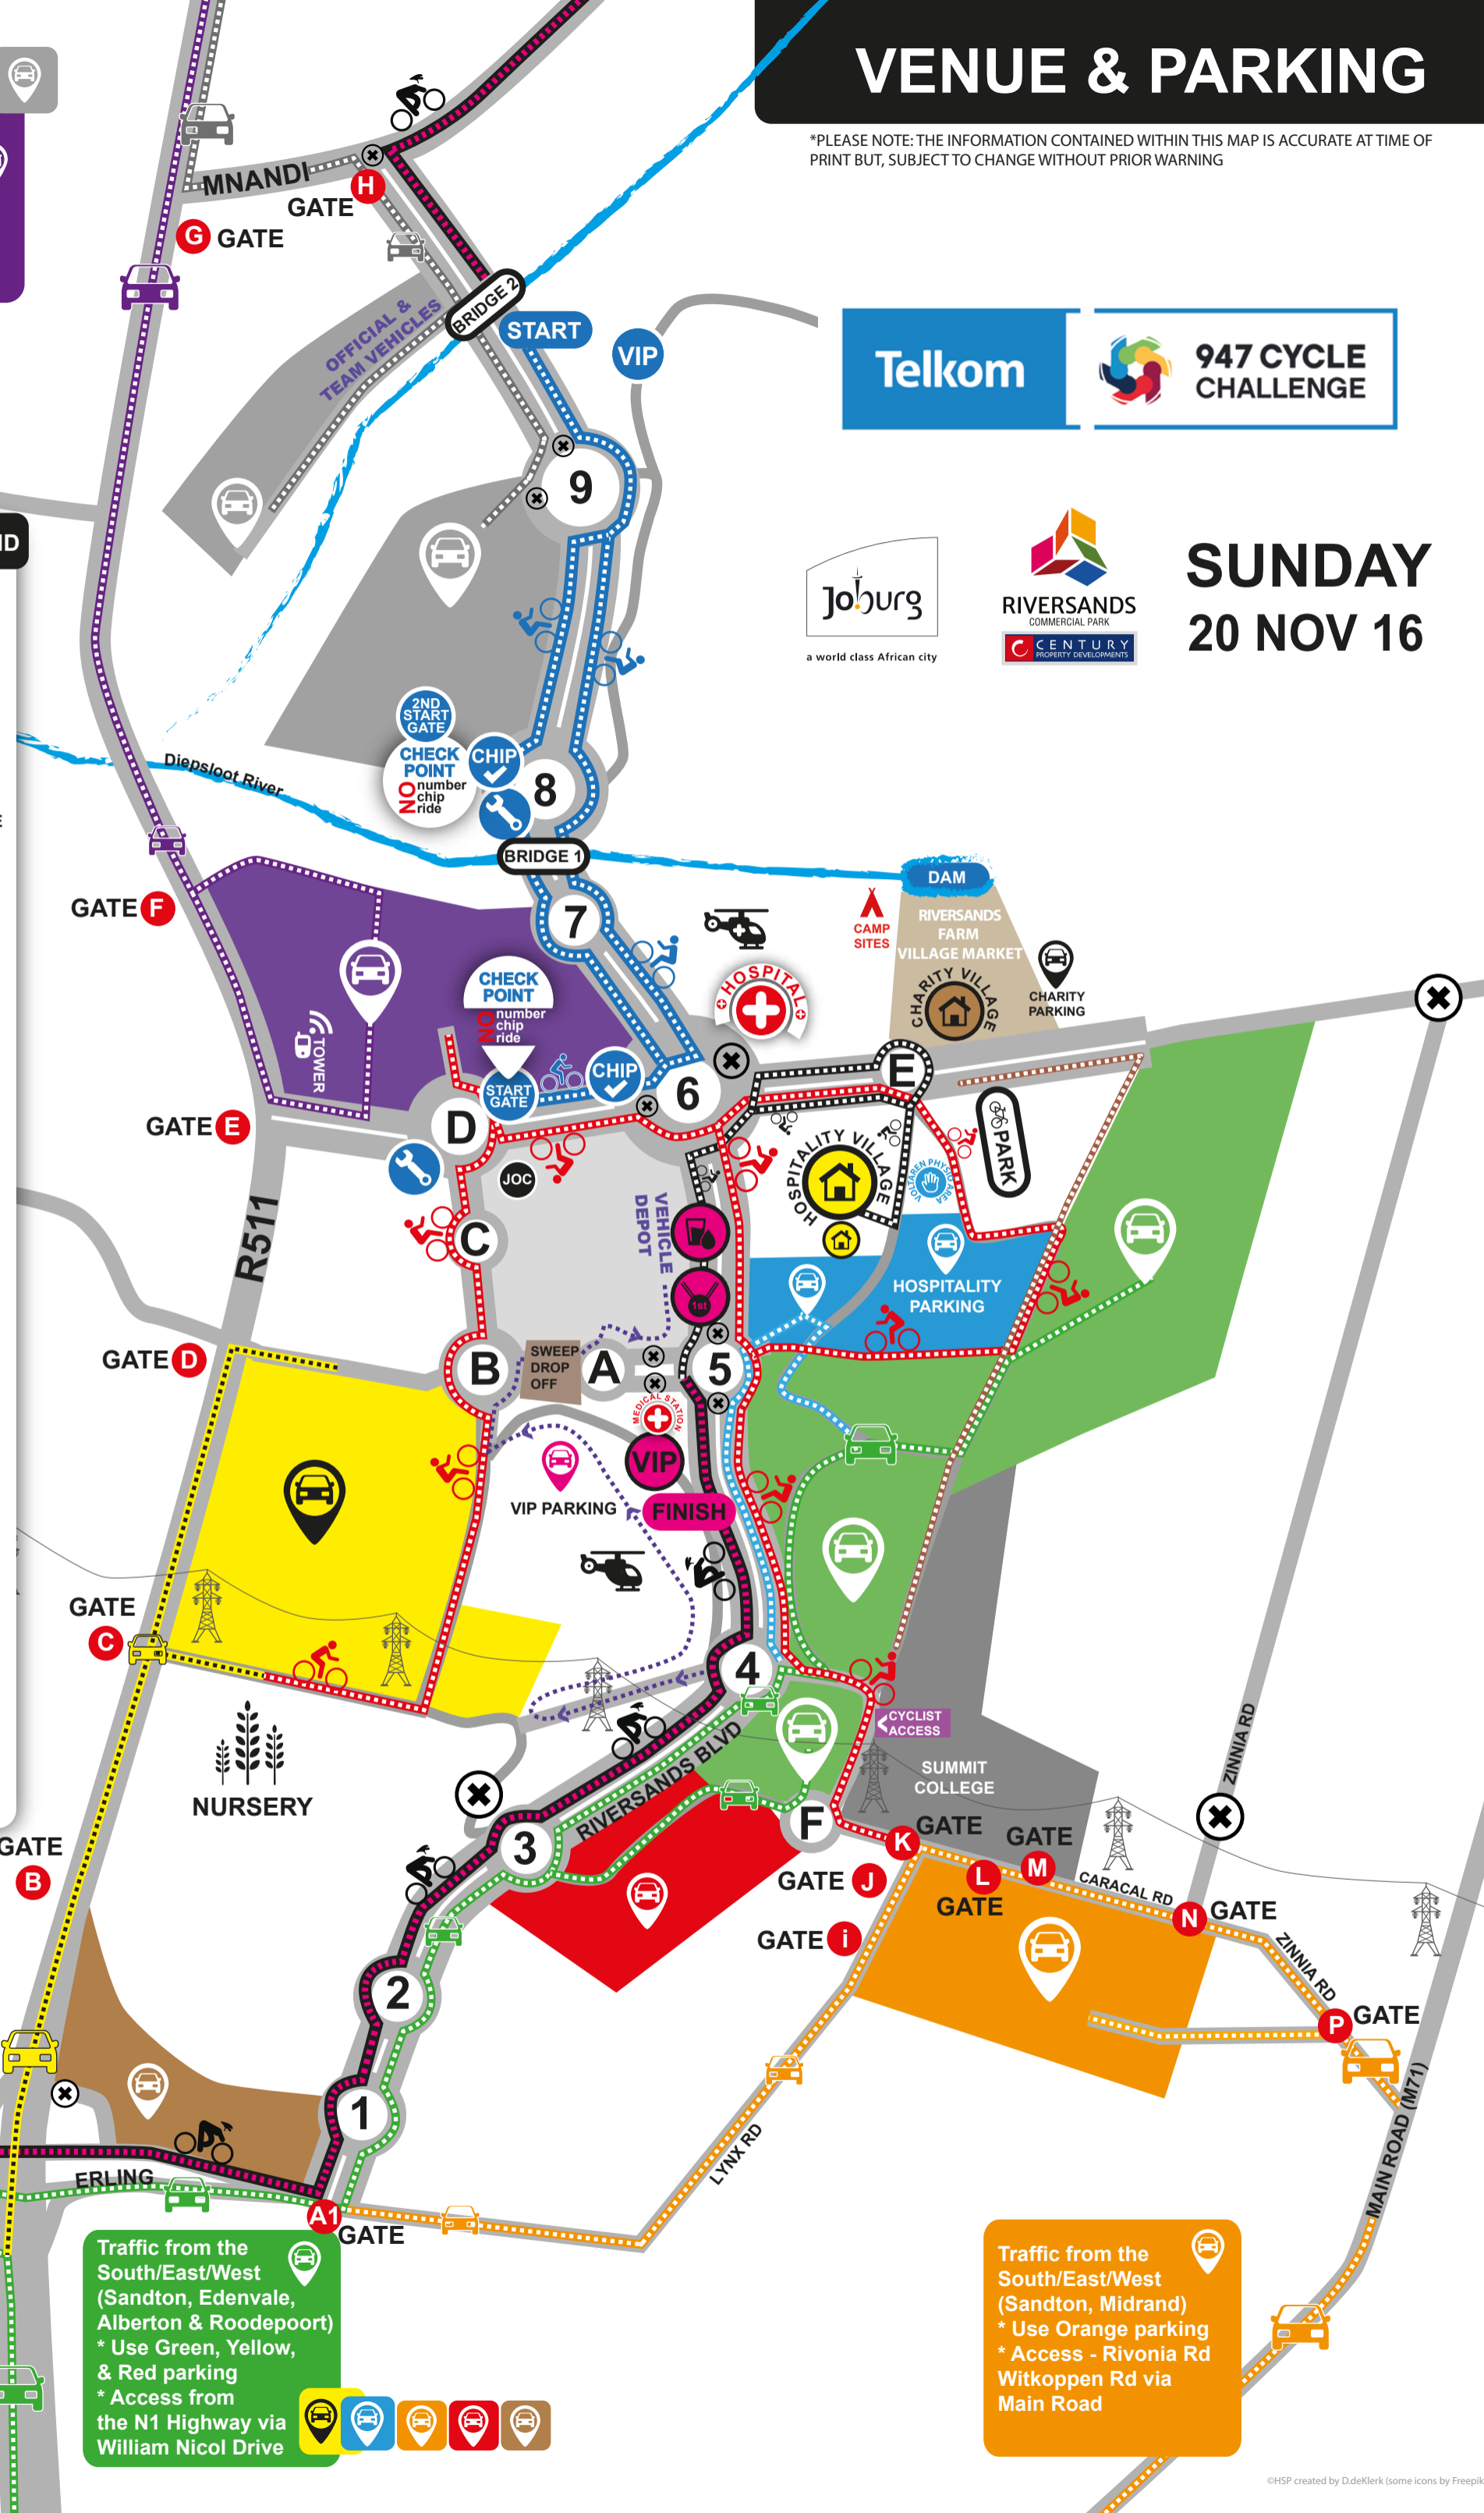

VENUE & PARKING

*PLEASE NOTE: THE INFORMATION CONTAINED WITHIN THIS MAP IS ACCURATE AT TIME OF PRINT BUT, SUBJECT TO CHANGE WITHOUT PRIOR WARNING

Telkom

947 CYCLE CHALLENGE

SUNDAY
20 NOV 16

LEGEND

- VEHICLE ACCESS
- COLOUR CODED PARKING LOTS
- NO ACCESS
- DROP OFF & RIDE
- NURSERY AREA NO ACCESS
- CELLPHONE TOWER
- RIDER ACCESS START/PARKING
- START PENS
- RACE ROUTE
- MECHANIC
- CHIP CHECK & SHOP
- MEDICAL PERSONNEL
- JOINT OPS CENTRE
- HELI PADS
- HYDRATION STATION
- MEDAL TABLES
- VIP START FINISH
- PARK YOUR BIKE
- PUBLIC CHARITY & CORPORATE VILLAGES

Traffic from the North/East/West (Pretoria & Krugersdorp)
* Use Silver & Purple parking
* Access from the N14 Highway

Traffic from the South/East/West (Sandton, Edenvale, Alberton & Roodepoort)
* Use Green, Yellow, & Red parking
* Access from the N1 Highway via William Nicol Drive

Traffic from the South/East/West (Sandton, Midrand)
* Use Orange parking
* Access - Rivonia Rd Witkoppen Rd via Main Road