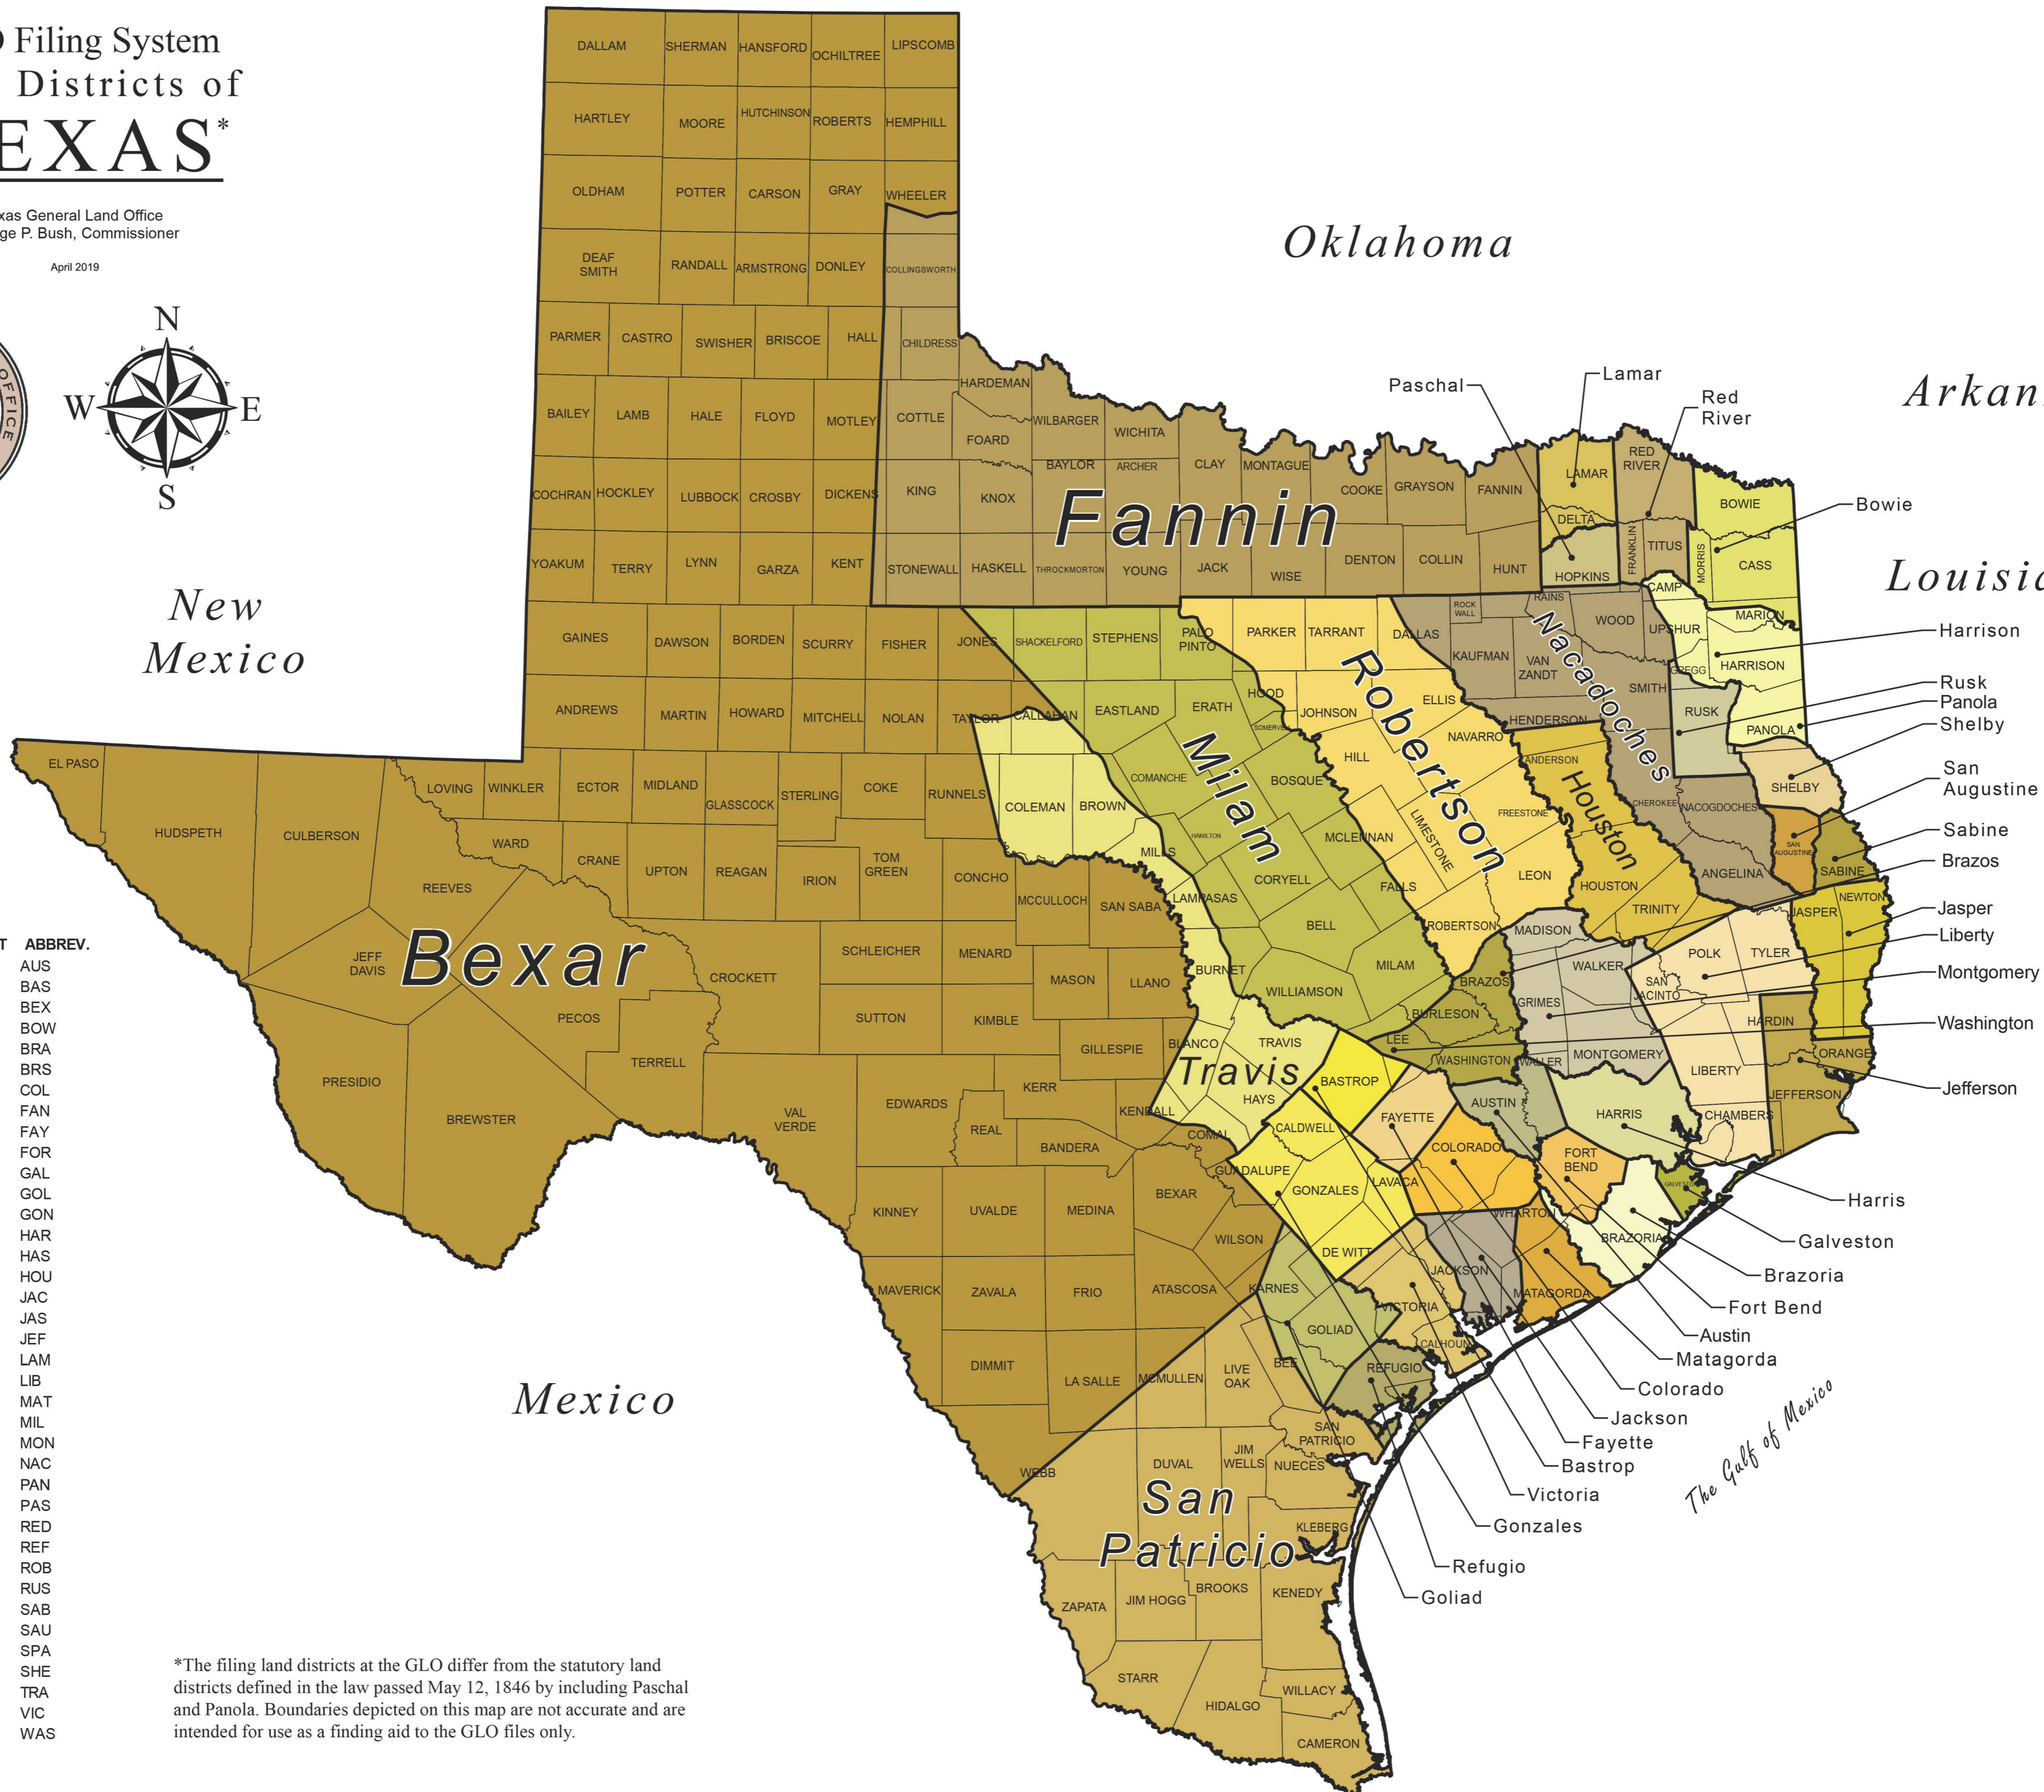

GLO Filing System Land Districts of TEXAS*

Texas General Land Office
George P. Bush, Commissioner

April 2019

New Mexico

Oklahoma

Arkansas

Louisiana

Mexico

The Gulf of Mexico

LAND DISTRICT ABBREV.

Austin	AUS
Bastrop	BAS
Bexar	BEX
Bowie	BOW
Brazoria	BRA
Brazos	BRS
Colorado	COL
Fannin	FAN
Fayette	FAY
Fort Bend	FOR
Galveston	GAL
Goliad	GOL
Gonzales	GON
Harris	HAR
Harrison	HAS
Houston	HOU
Jackson	JAC
Jasper	JAS
Jefferson	JEF
Lamar	LAM
Liberty	LIB
Matagorda	MAT
Milam	MIL
Montgomery	MON
Nacadoches	NAC
Panola	PAN
Paschal	PAS
Red River	RED
Refugio	REF
Robertson	ROB
Rusk	RUS
Sabine	SAB
San Augustine	SAU
San Patricio	SPA
Shelby	SHE
Travis	TRA
Victoria	VIC
Washington	WAS

*The filing land districts at the GLO differ from the statutory land districts defined in the law passed May 12, 1846 by including Paschal and Panola. Boundaries depicted on this map are not accurate and are intended for use as a finding aid to the GLO files only.