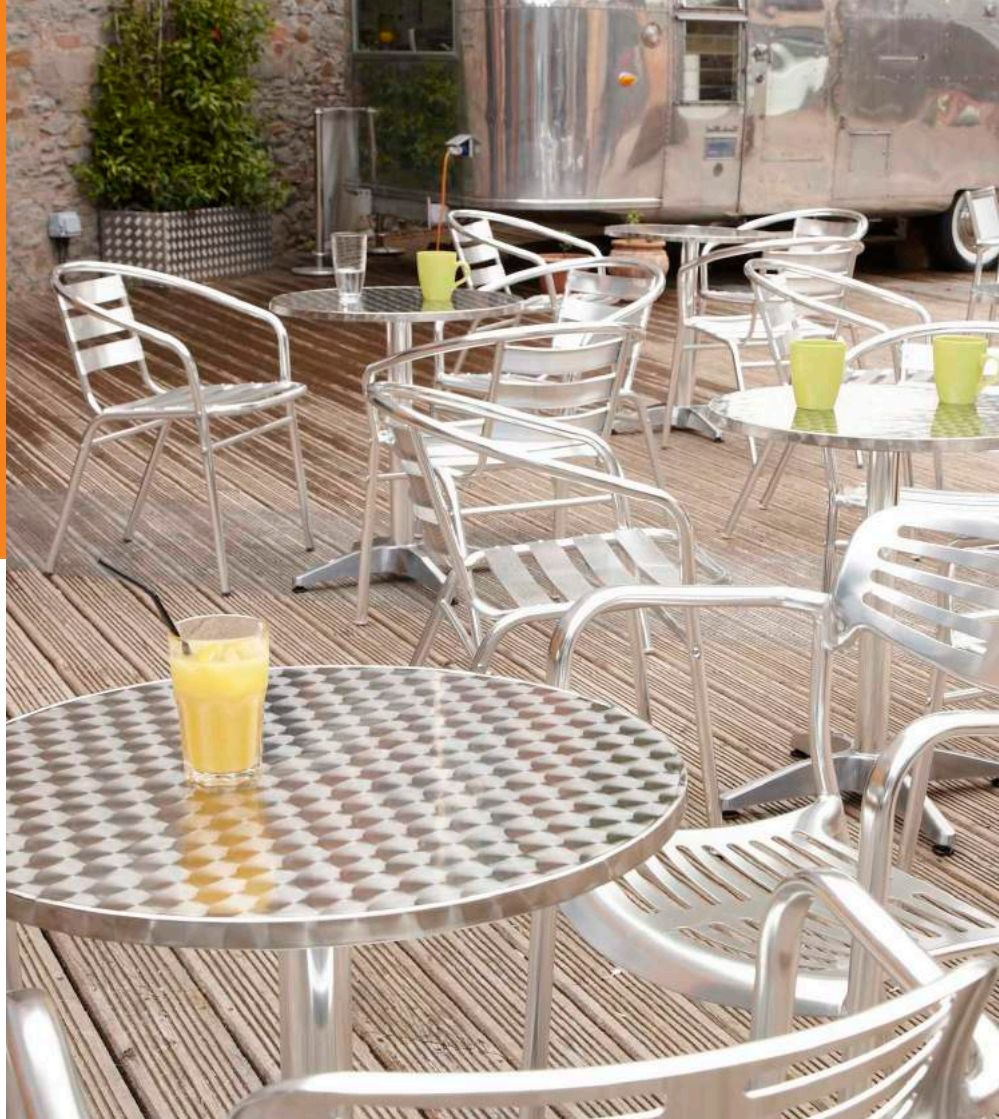

Café Bistro Collection

T: +44 (0) 1454 207360
F: +44 (0) 1454 207367
E: sales@tcoffice.co.uk
W: www.tcoffice.co.uk

1300 Aztec West, Park Avenue, Aztec West, Bristol, BS32 4RX

A perfect selection to fit out your café or canteens. From traditional styles to new modern, contemporary designs, this is a collection to suit any requirement.