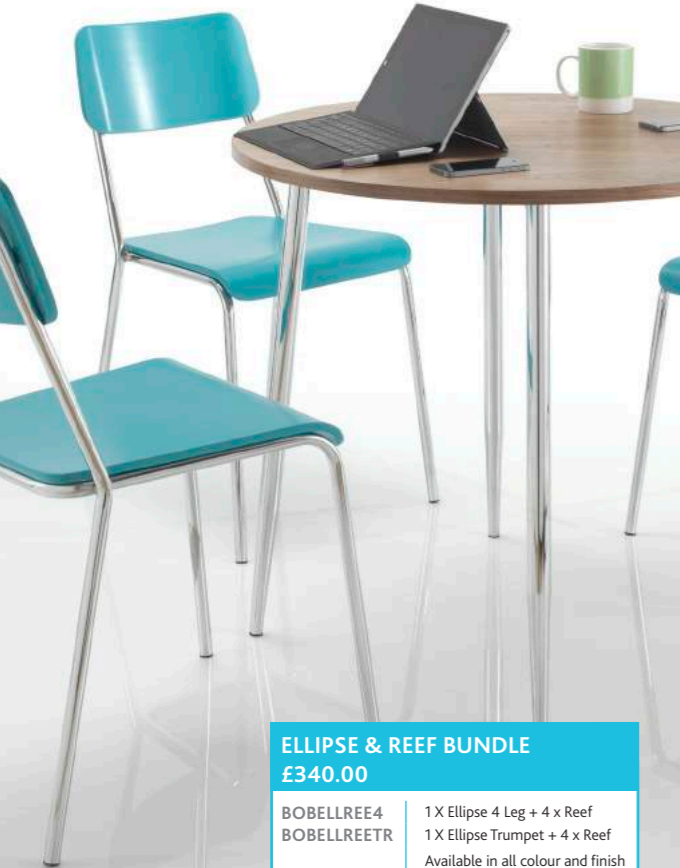

- 2 Year Component Guarantee
- Conforms to BS EN 527-2:2002
- Conforms to BS EN 12521:2009

ELLIPSE TABLES

BOCH0675BE 4 Leg Beech
BOCH0675WA 4 Leg Walnut
BOCH0675WH 4 Leg White
£250.00

BOCH0676BE Trumpet Beech
BOCH0676WA Trumpet Walnut
BOCH0676WH Trumpet White
£260.00

DIMENSIONS: D800 W800 H740

MATERIAL: Wood Veneer / High Gloss Lacquer (White)

ELLIPSE & REEF BUNDLE £340.00

BOBELLREE4 1 X Ellipse 4 Leg + 4 x Reef
BOBELLREETR 1 X Ellipse Trumpet + 4 x Reef
Available in all colour and finish combinations. Just quote your colour choices when ordering.

- 5 Year Component Guarantee
- 115kg Weight Tolerance
- 5 Hour Usage
- Conforms to BS EN 16139:2013
- Stacks 4 High

REEF - £120.00

BOCH0671WH White
BOCH0671BL Blue
BOCH0671OR Orange
BOCH0671GN Green

SEAT DIMENSIONS: D400 W390 H465
BACK DIMENSIONS: W375 H190

FR: Low
MATERIAL: Plywood Coated Matt & High Gloss Lacquer (White)

A versatile collection. Ideal in bars or relaxed breakout spaces where extra seating is needed for that quick chat over a cuppa and a biscuit.

- 2 Year Component Guarantee
- Conforms to BS EN 527-2:2002
- Conforms to BS EN 12521:2009

ASTRAL TABLES

BOCH2677BE Low Beech
BOCH2677WA Low Walnut
BOCH2677WH Low White
DIMENSIONS: D600 W600 H420
£185.00

BOCH0677BE High Beech
BOCH0677WA High Walnut
BOCH0677WH High White
DIMENSIONS: D600 W600 H1045
£260.00

FR: Low
MATERIAL: Wood Veneer / High Gloss Lacquer (White)

STORK HIGH STOOL - £220.00

BOCH0670BE Beech
BOCH0670WA Walnut
BOCH0670WH White

SEAT DIMENSIONS: D390 W405 H580 - 805
BACK DIMENSIONS: W405 H245

FR: Low
MATERIAL: Wood Veneer / High Gloss Lacquer (White)
MECHANISM: Fixed

- 5 Year Component Guarantee
- 115kg Weight Tolerance
- 5 Hour Usage
- Conforms to BS EN 16139:2013

ASTRAL & STORK BUNDLE £450.00