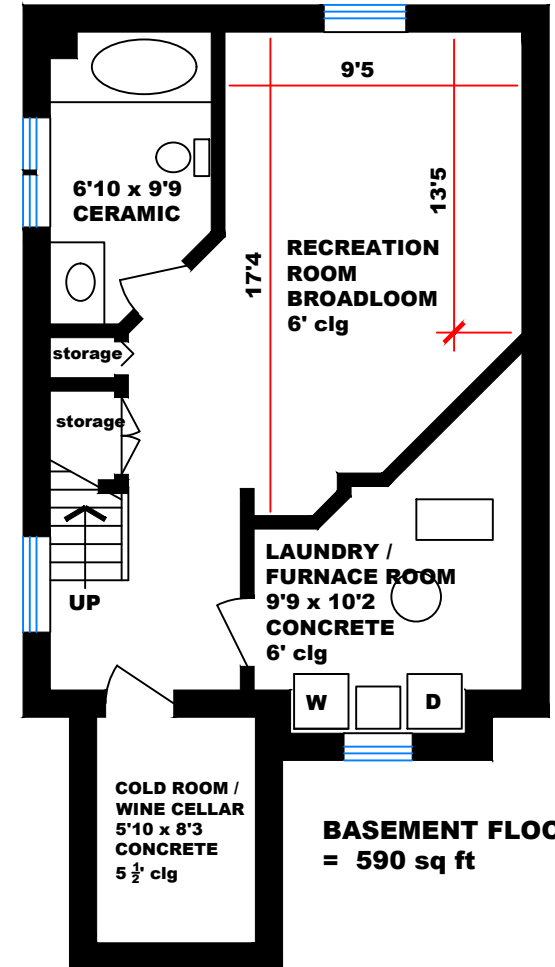

172 Belgravia Avenue

Total above ground floor area is 1030 sq ft

SECOND FLOOR = 510 sq ft

GROUND FLOOR = 520 sq ft

BASEMENT FLOOR = 590 sq ft

No warranty is made or implied as to the accuracy of the information contained herein

8 1/2' clg denotes ceiling height