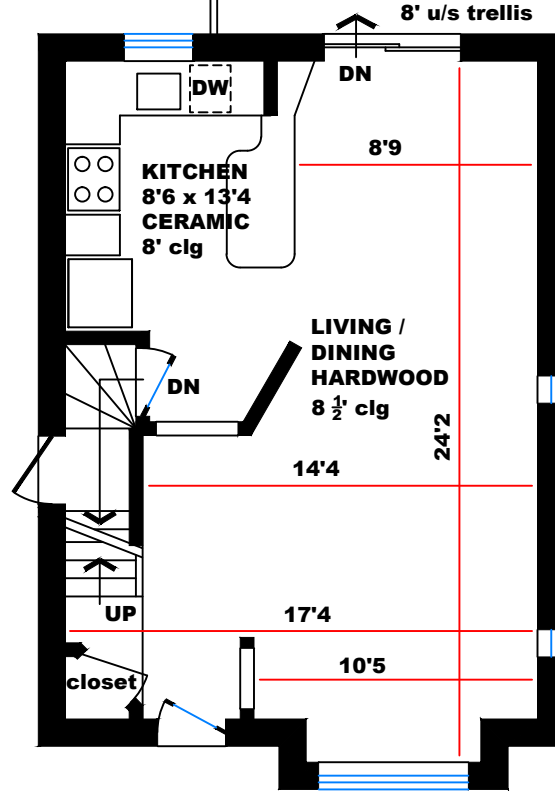

172 Belgravia Avenue

Total above ground floor area is 1030 sq ft

SECOND FLOOR = 510 sq ft

GROUND FLOOR = 520 sq ft

BASEMENT FLOOR = 590 sq ft

No warranty is made or implied as to the accuracy of the information contained herein

8 1/2' clg denotes ceiling height