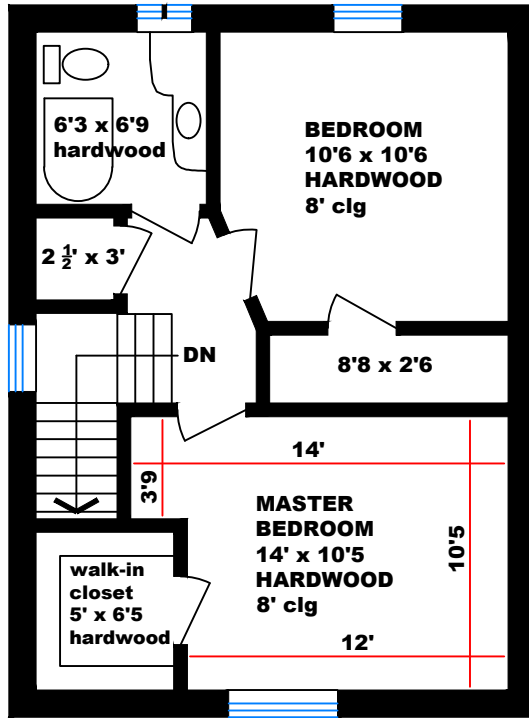

172 Belgravia Avenue

Total above ground floor area is 1030 sq ft

SECOND FLOOR = 510 sq ft

GROUND FLOOR = 520 sq ft

BASEMENT FLOOR = 590 sq ft

No warranty is made or implied as to the accuracy of the information contained herein

8 1/2' clg denotes ceiling height