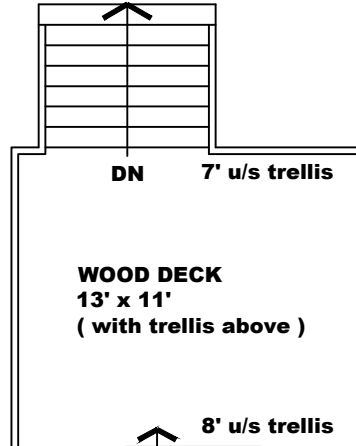

172 Belgravia Avenue

Total above ground floor area is 1030 sq ft

SECOND FLOOR = 510 sq ft

GROUND FLOOR = 520 sq ft

BASEMENT FLOOR = 590 sq ft

No warranty is made or implied as to the accuracy of the information contained herein

8 1/2' clg denotes ceiling height