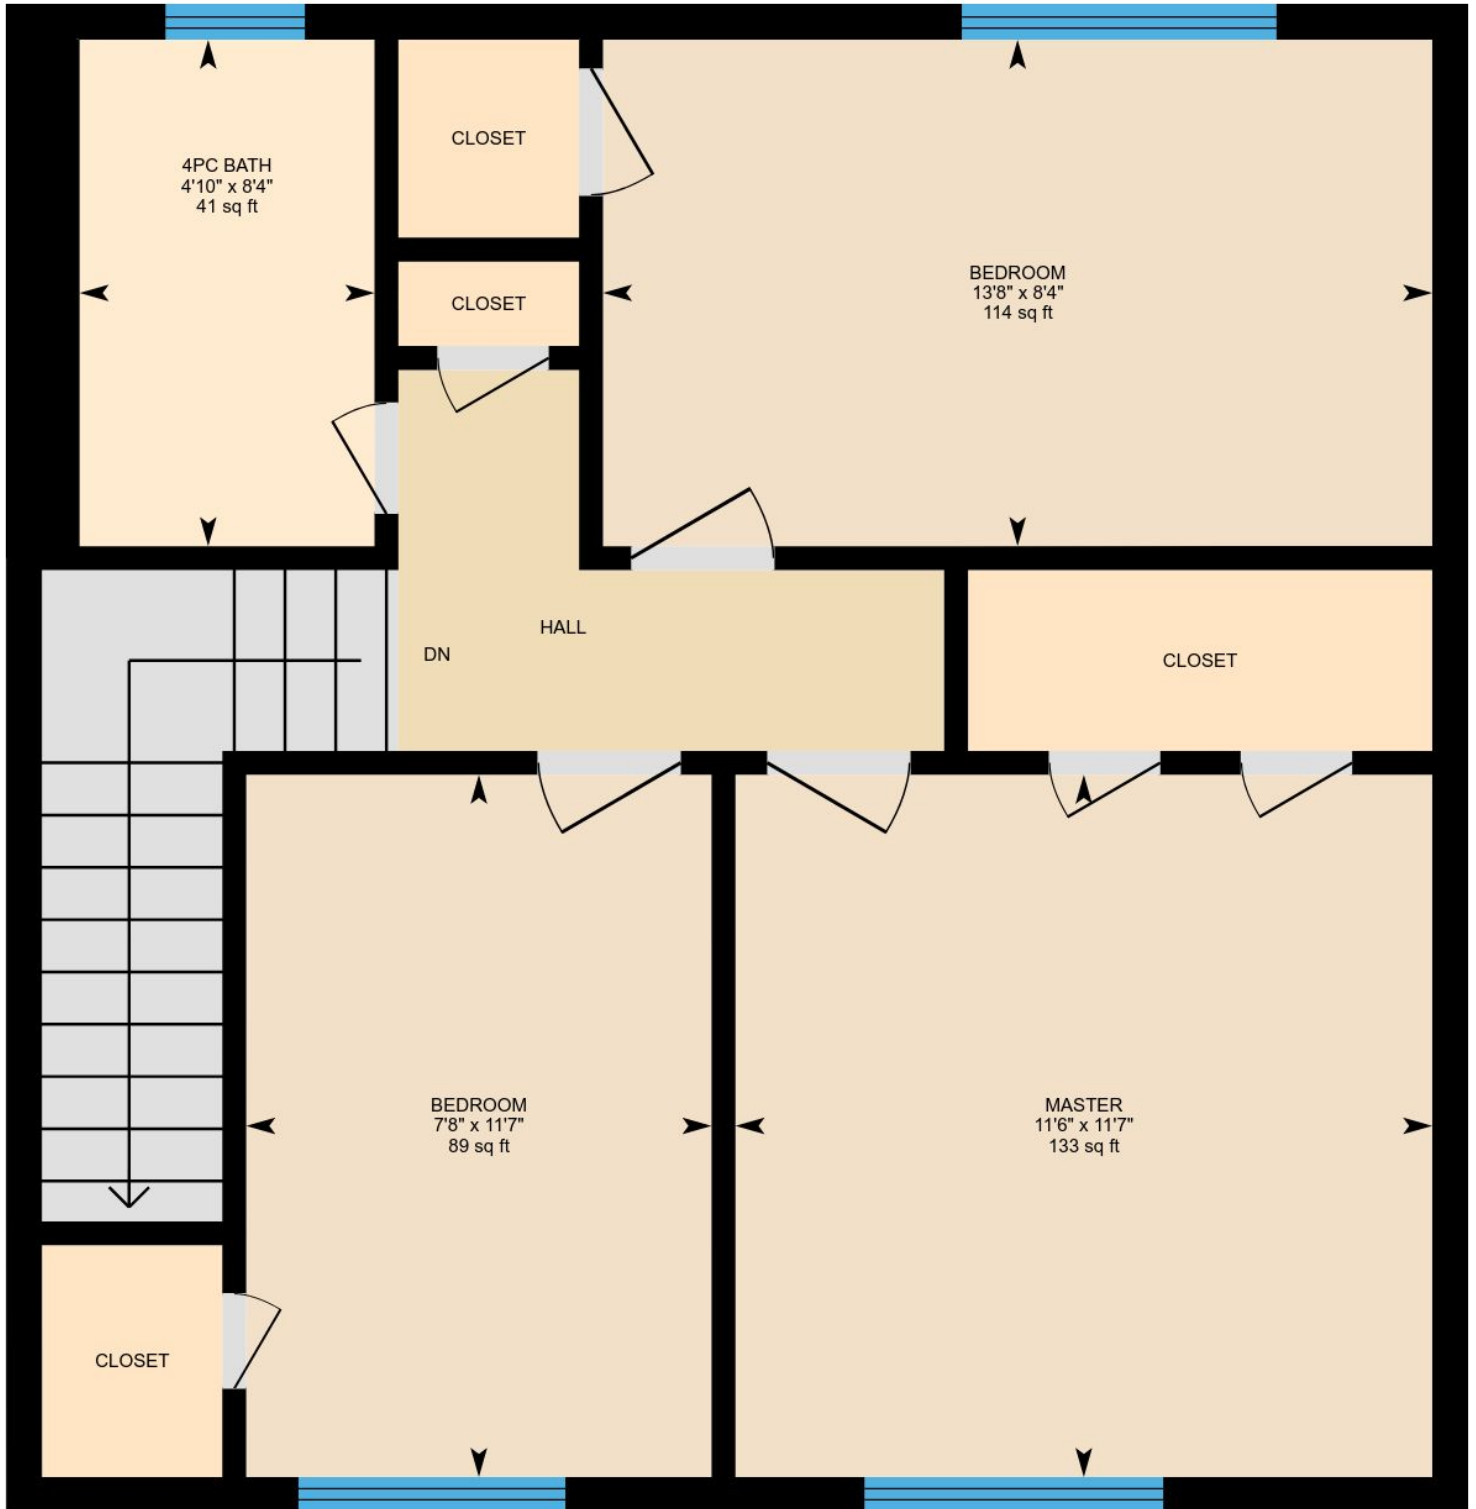

13431 127 St NW, Edmonton, AB

2nd Floor Total Interior Area 537 sq ft

PREPARED: Jun, 2018

Colored regions are included in total floor area. All room dimensions and floor areas must be considered approximate and are subject to independent verification. For method of measurement please see <https://youriguide.com/measure/>.