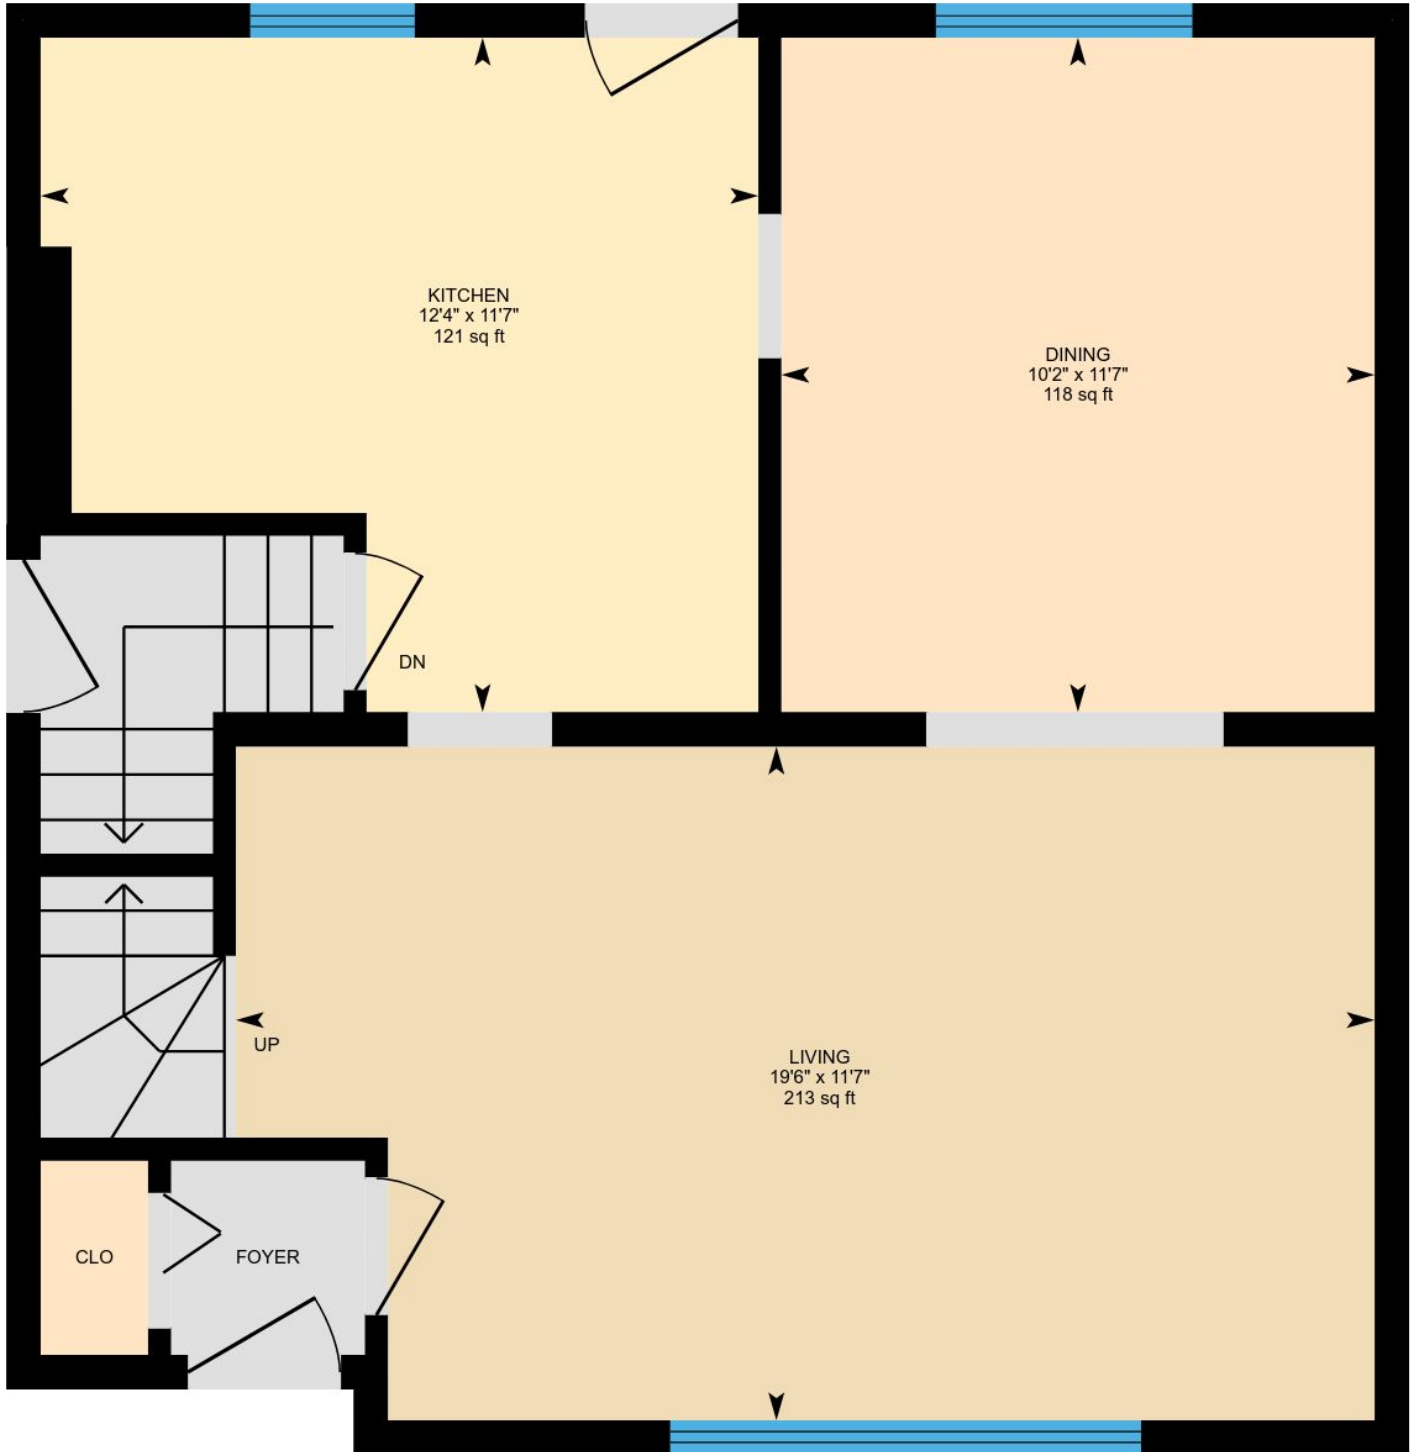

13431 127 St NW, Edmonton, AB

Main Floor Total Interior Area 533 sq ft

PREPARED: Jun, 2018

Colored regions are included in total floor area. All room dimensions and floor areas must be considered approximate and are subject to independent verification. For method of measurement please see <https://youriguide.com/measure/>.