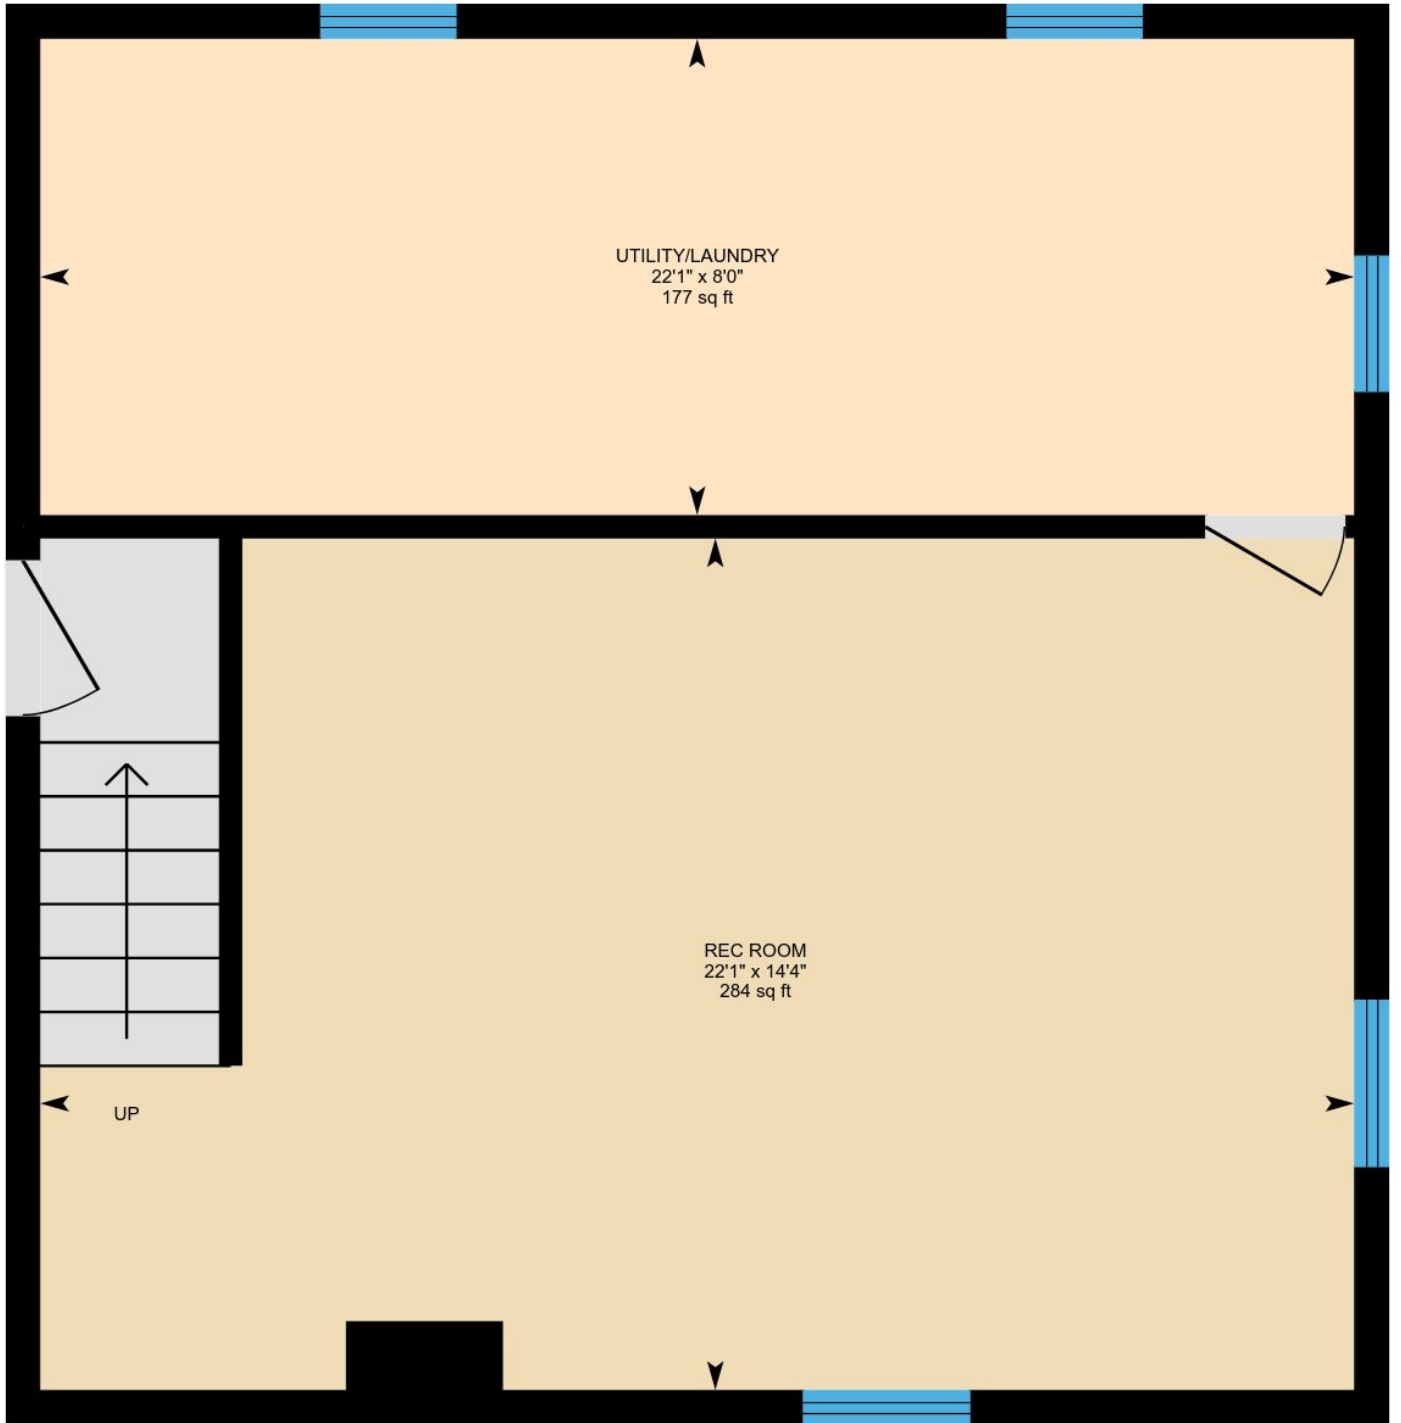

13431 127 St NW, Edmonton, AB

Basement Total Interior Area 503 sq ft

PREPARED: Jun, 2018

Colored regions are included in total floor area. All room dimensions and floor areas must be considered approximate and are subject to independent verification. For method of measurement please see <https://youriguide.com/measure/>.