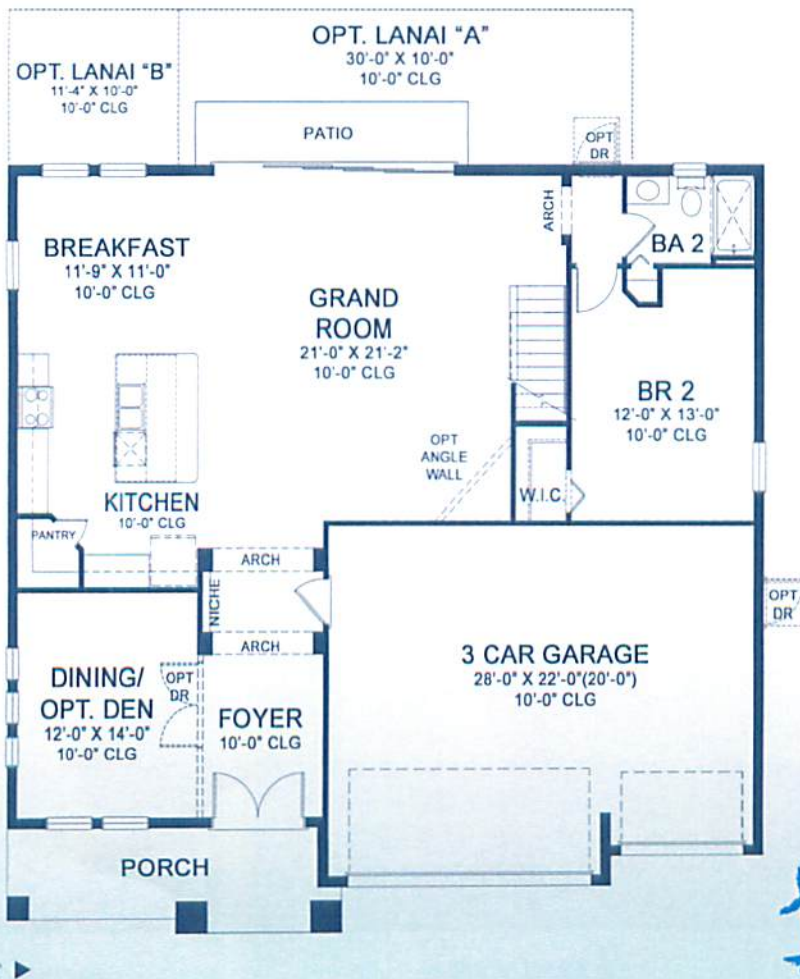

VERONA

Welcome to Someday. Welcome to West Bay.

Mediterranean

European

Tuscan

Garage door windows and coach lights may not be included feature per rendering based on community features. Please confirm whether included or optional with your New Home Consultant.

Area Schedule

Main Floor A/C	1507 SF
Second Floor A/C	2011 SF
Total A/C area	3518 SF
Garage	632 SF
Porch	139 SF
Total Area	4289 SF

48'-0"
50'

*Laundry tub (LT) may be optional per community specifications