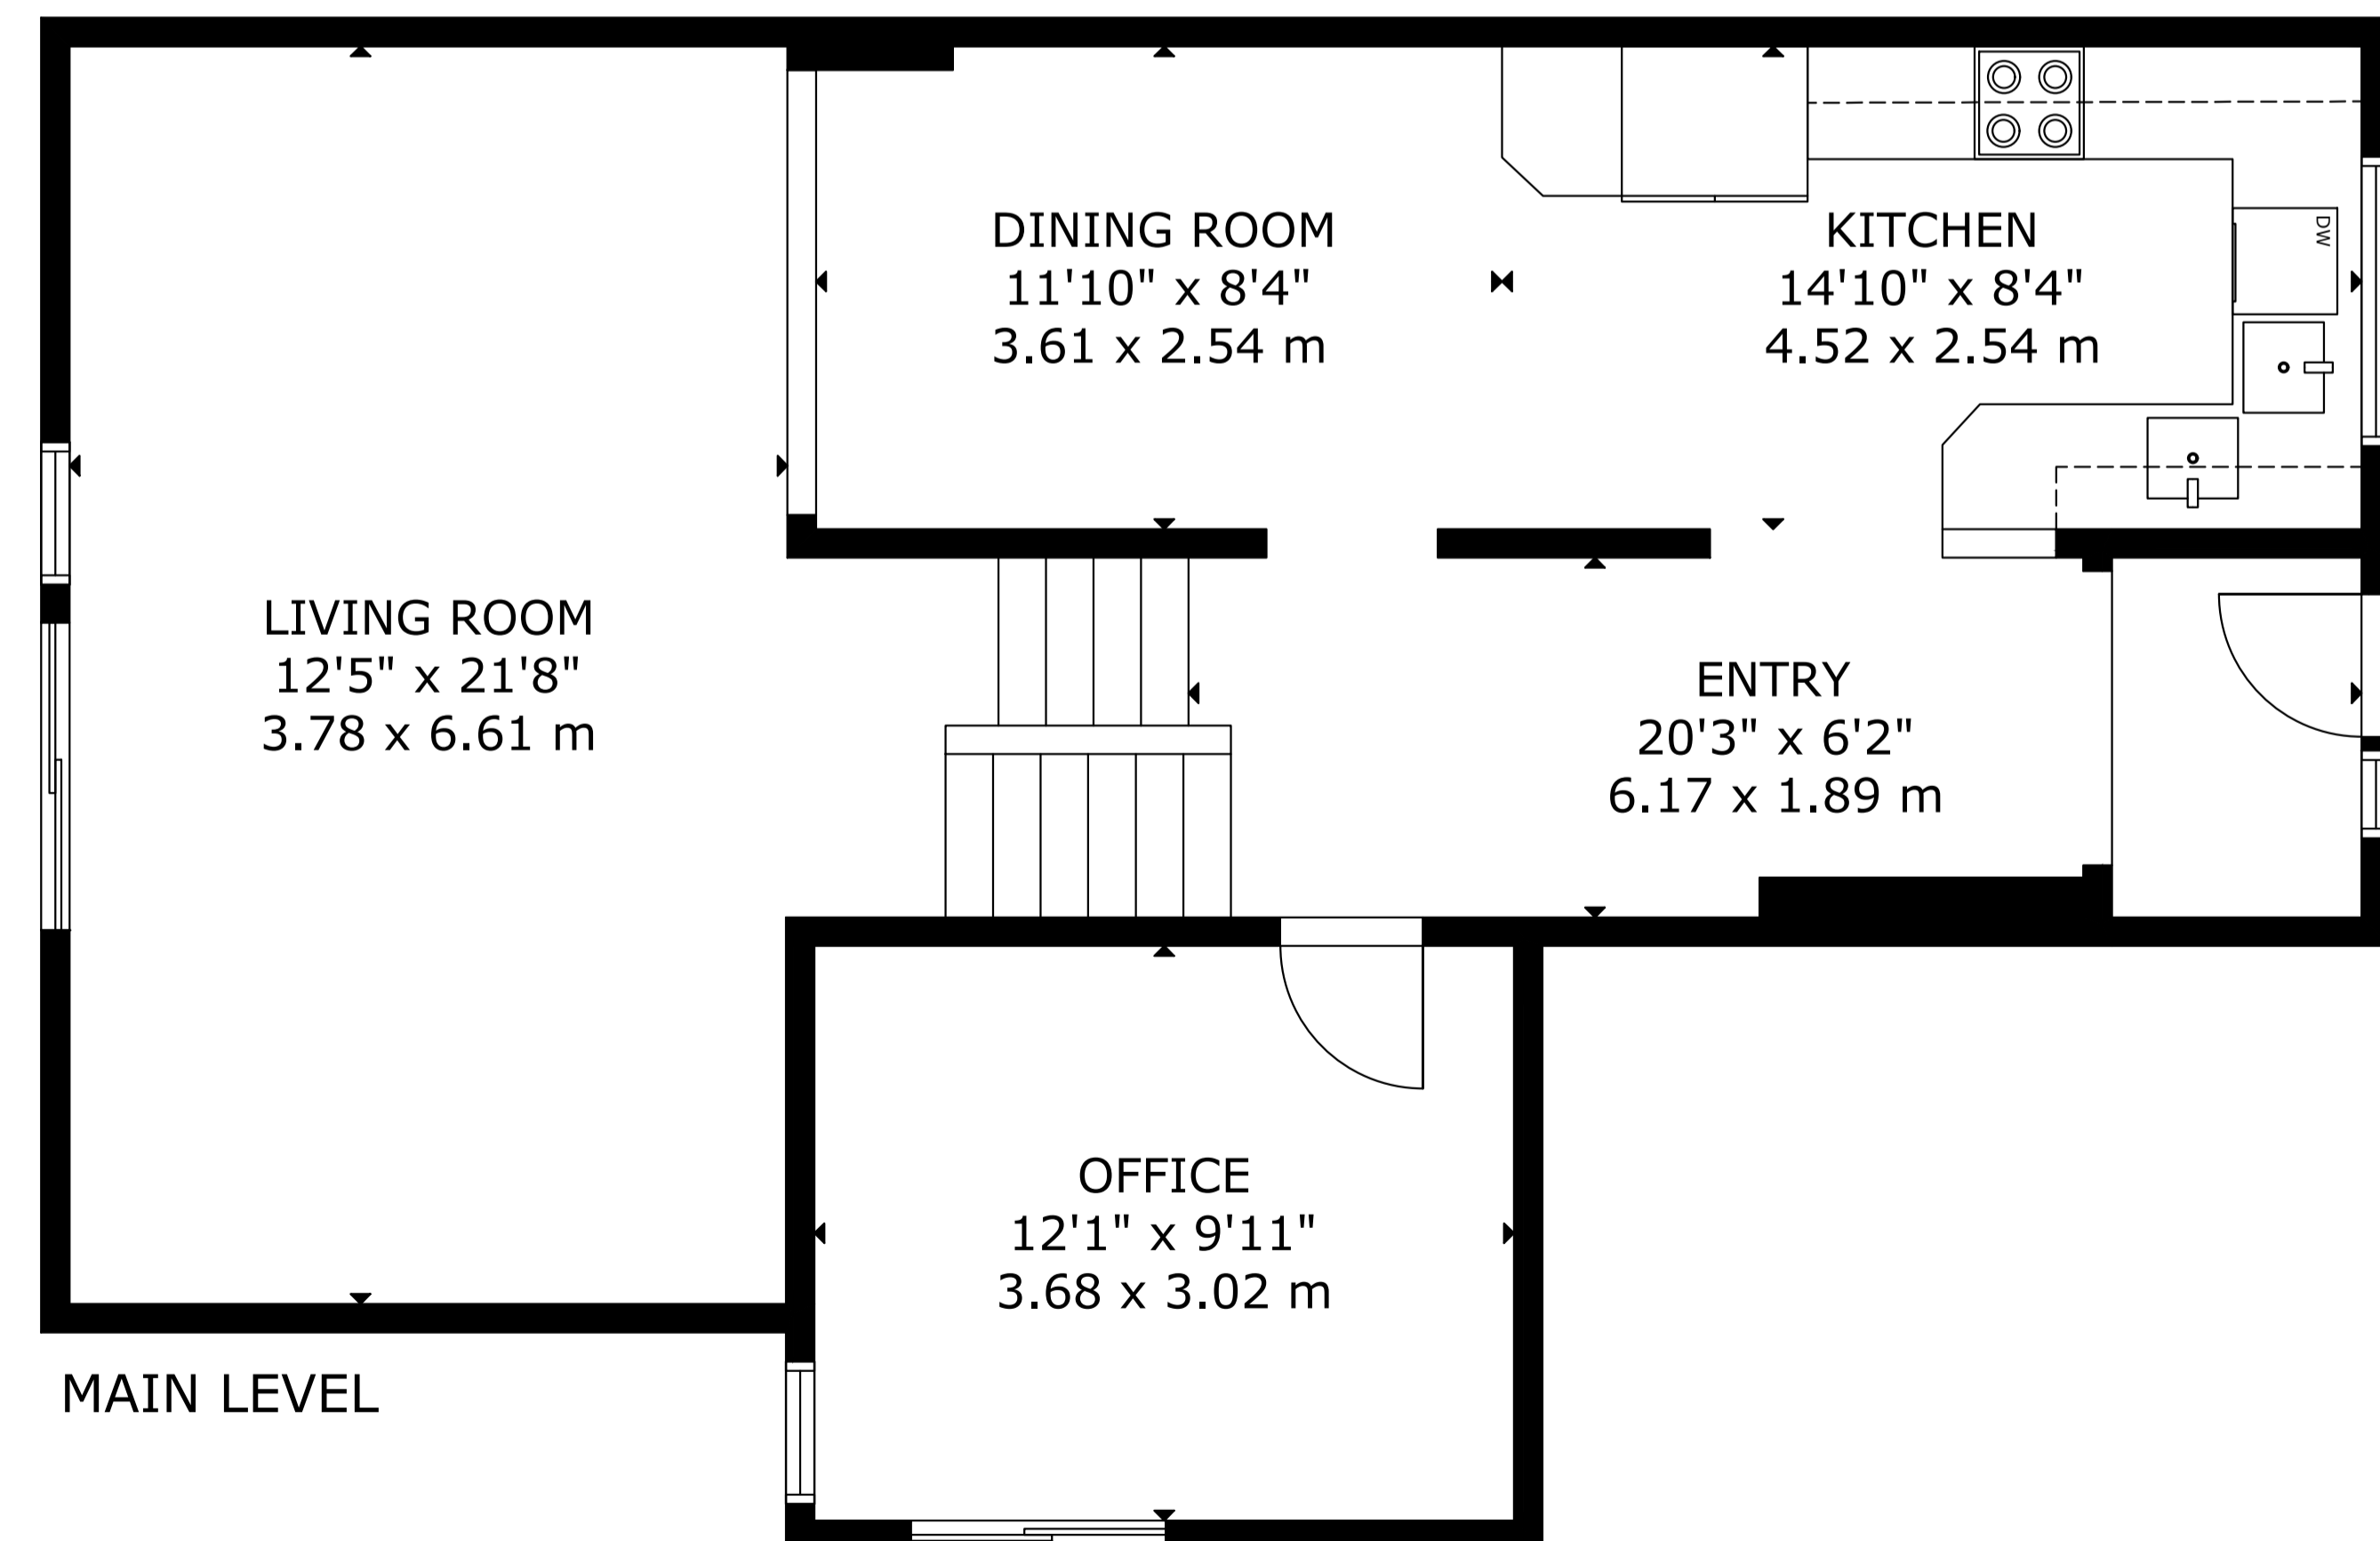

# 1761 Foleyet Crescent

GROSS EXTERNAL AREA  
 TOTAL: 219 m<sup>2</sup>/2,355 sq ft  
 LOWER FLOOR: 65 m<sup>2</sup>/698 sq ft, MAIN FLOOR: 81 m<sup>2</sup>/870 sq ft, UPPER LEVEL 1: 73 m<sup>2</sup>/787 sq ft  
 SIZE AND DIMENSIONS ARE APPROXIMATE, ACTUAL MAY VARY