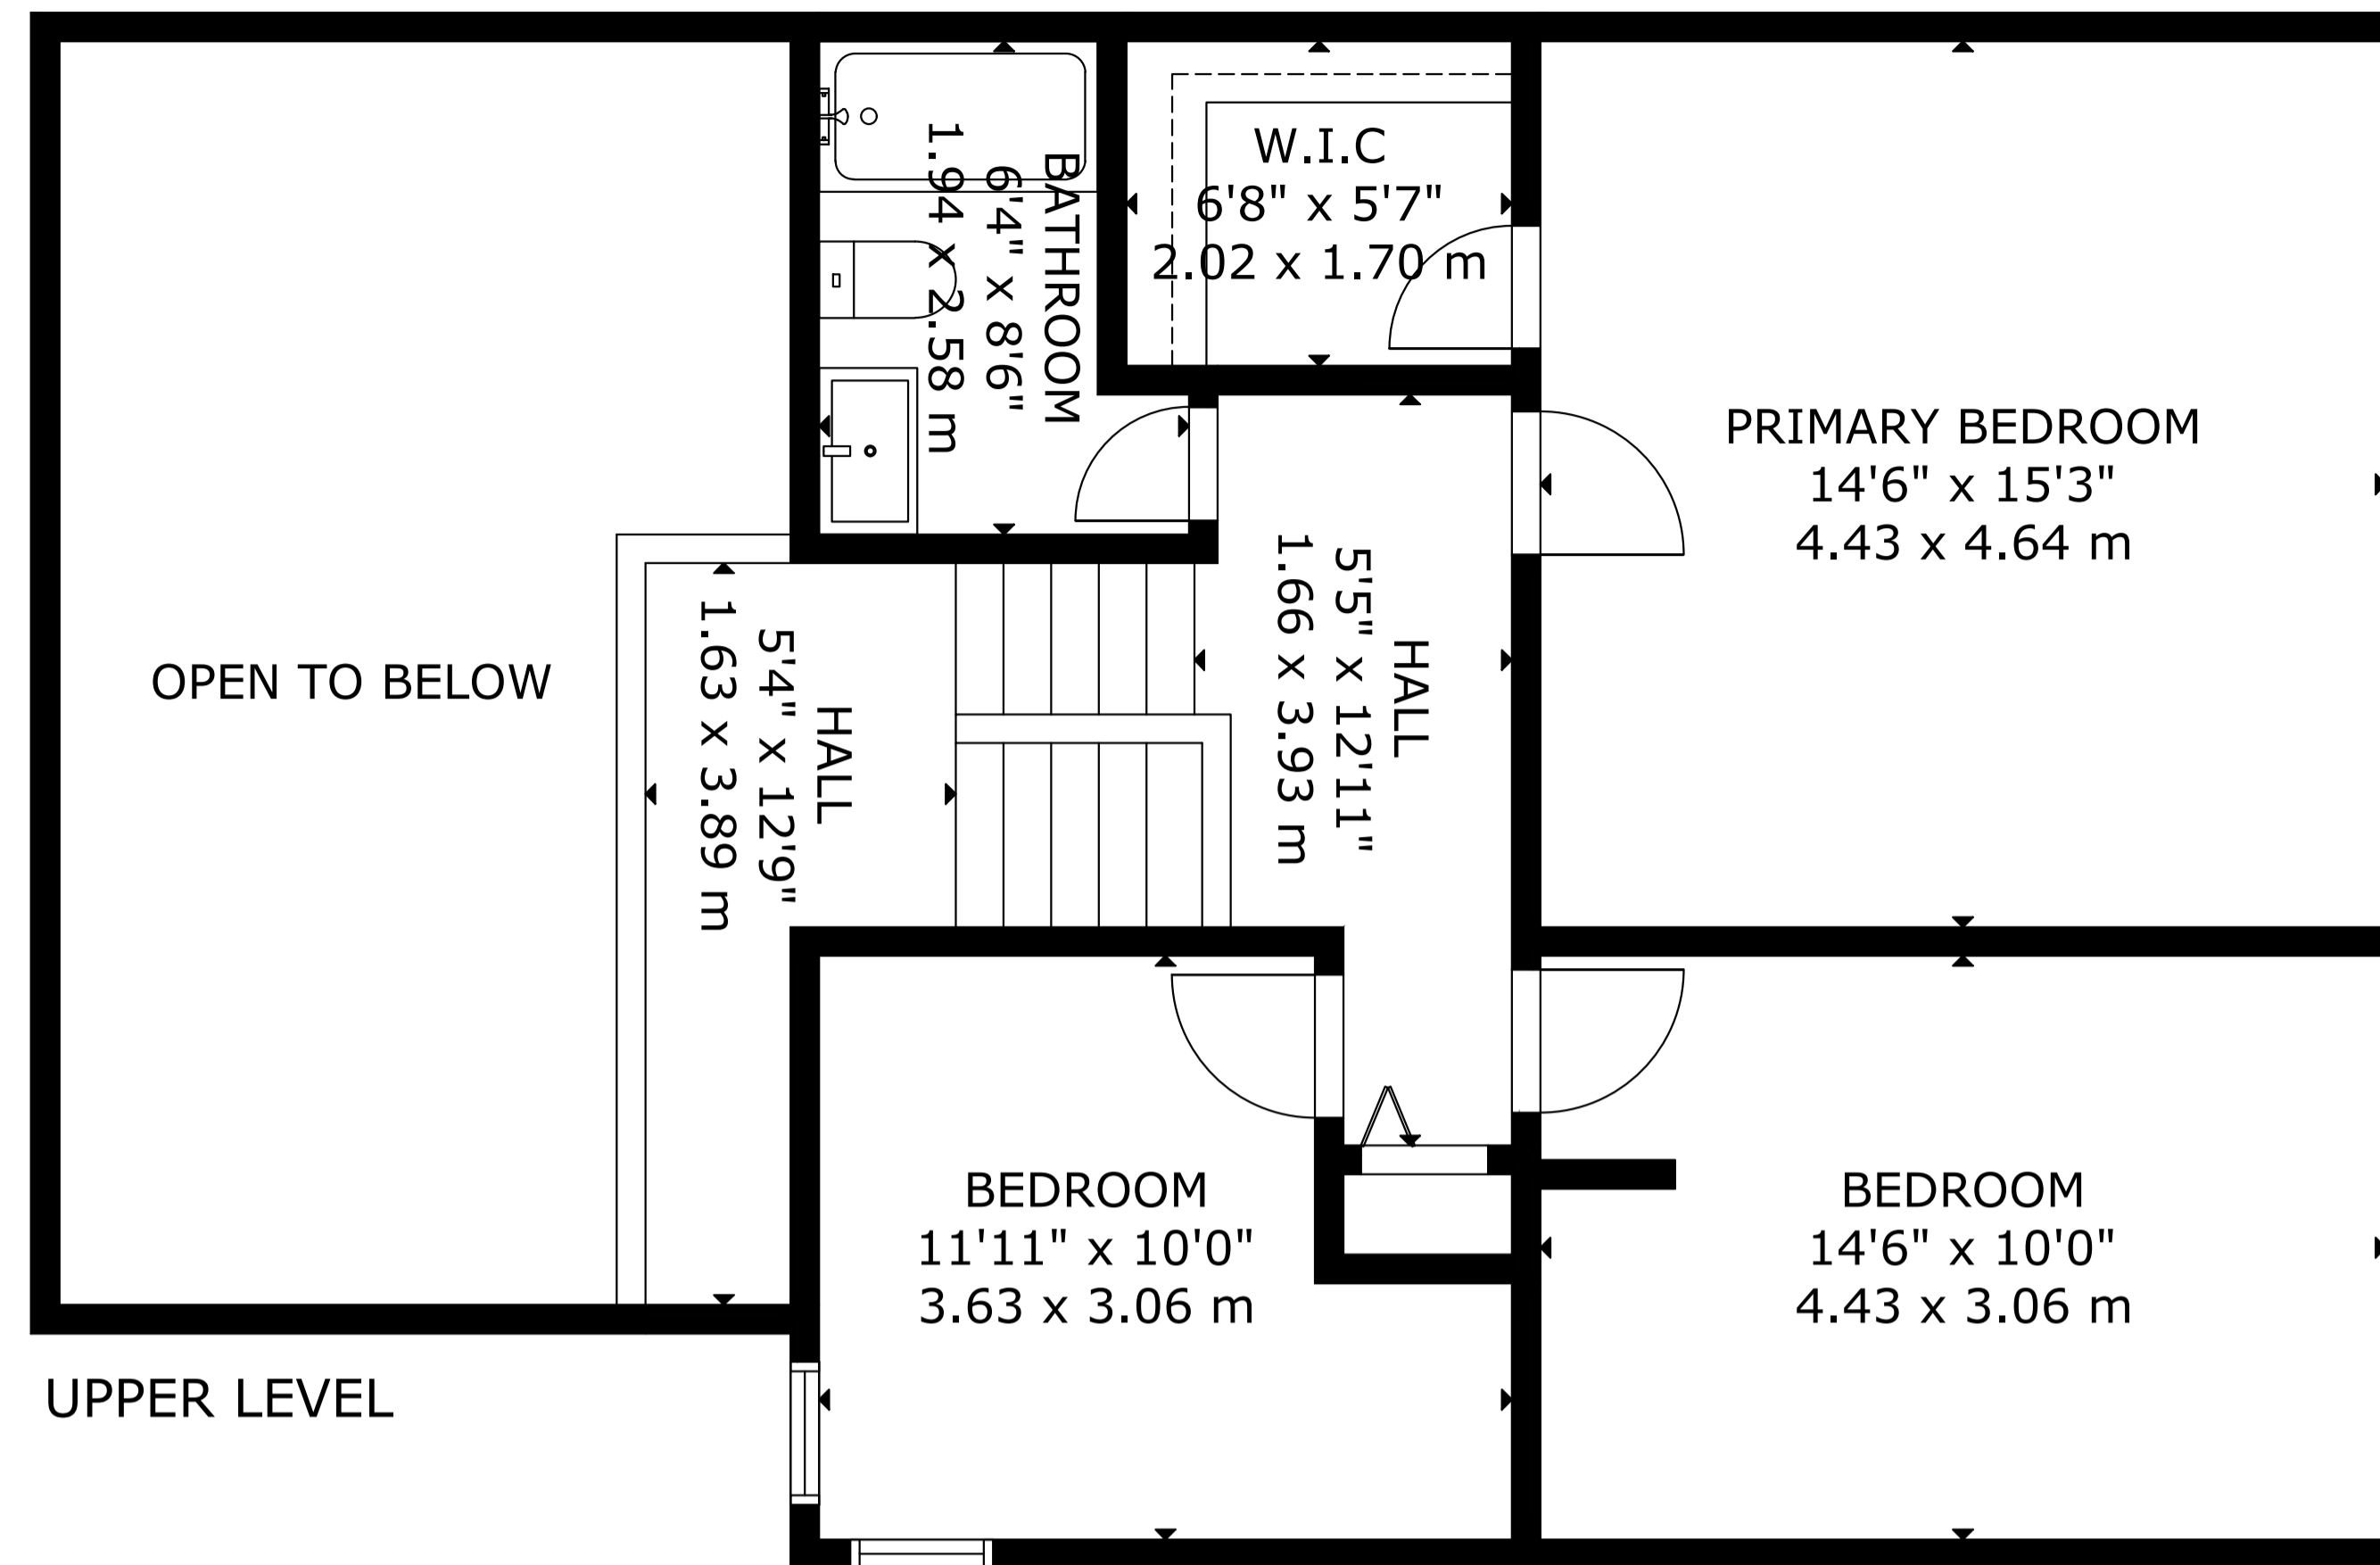

# 1761 Foleyet Crescent

GROSS EXTERNAL AREA  
 TOTAL: 219 m<sup>2</sup>/2,355 sq ft  
 LOWER FLOOR: 65 m<sup>2</sup>/698 sq ft, MAIN FLOOR: 81 m<sup>2</sup>/870 sq ft, UPPER LEVEL 1: 73 m<sup>2</sup>/787 sq ft  
 SIZE AND DIMENSIONS ARE APPROXIMATE, ACTUAL MAY VARY