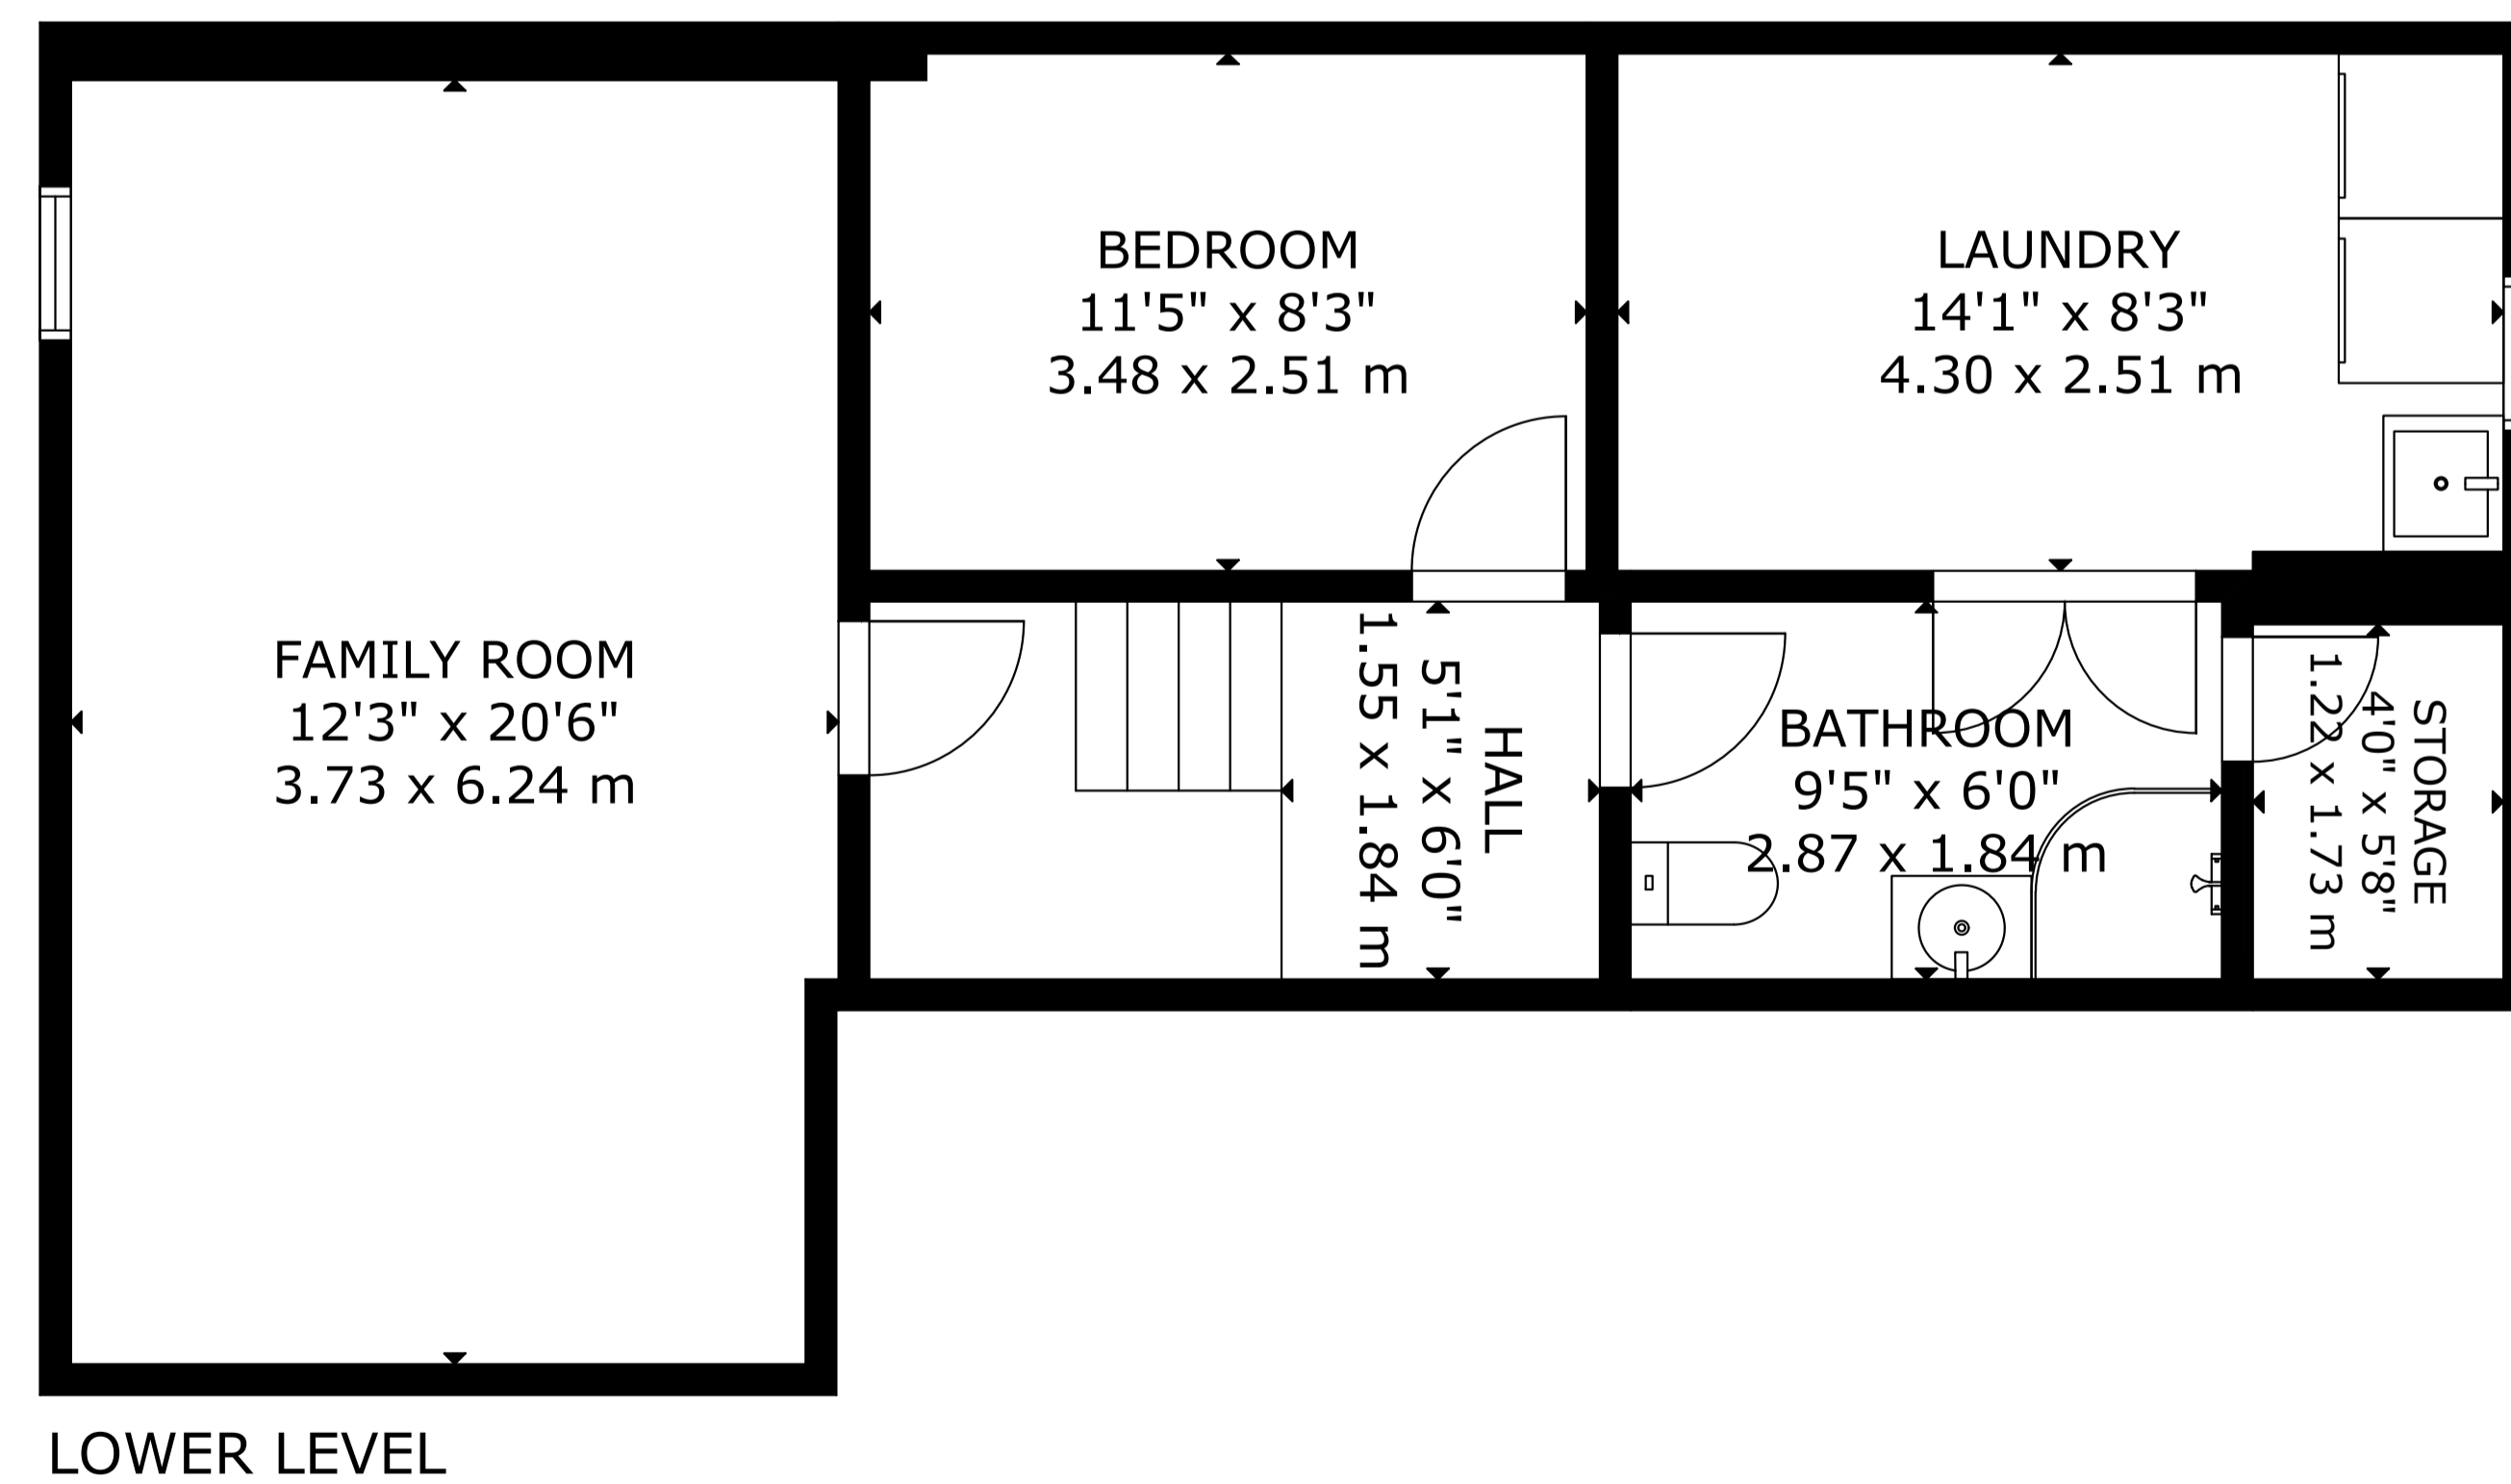

# 1761 Foleyet Crescent

GROSS EXTERNAL AREA  
 TOTAL: 219 m<sup>2</sup>/2,355 sq ft  
 LOWER FLOOR: 65 m<sup>2</sup>/698 sq ft, MAIN FLOOR: 81 m<sup>2</sup>/870 sq ft, UPPER LEVEL 1: 73 m<sup>2</sup>/787 sq ft  
 SIZE AND DIMENSIONS ARE APPROXIMATE, ACTUAL MAY VARY