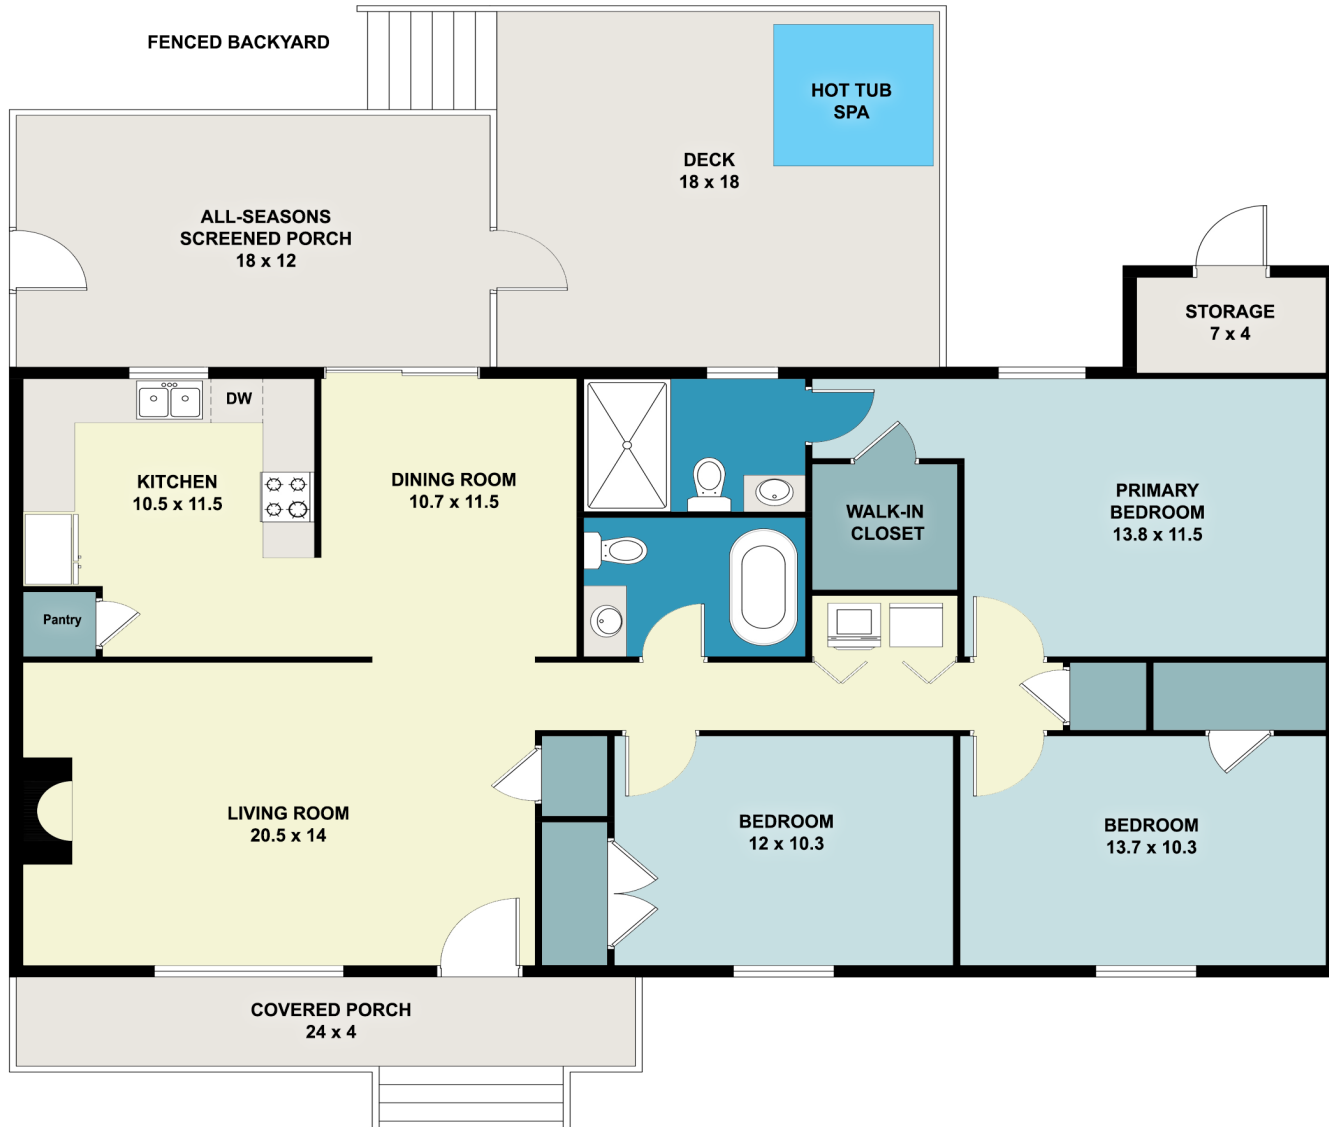

306 Mayodan Drive Cary, North Carolina

For illustrated purposes only. Not to scale. Measurements, positioning, fixtures, fittings and any other data shown are an approximate interpretation. No responsibility is taken for any error, omission, misstatement or use of data displayed. Buyer should confirm measurements using their own sources. It is assumed that all workmanship in the existing property has been done according to local industry standards and permits duly obtained. All measurements are stated in width by length.