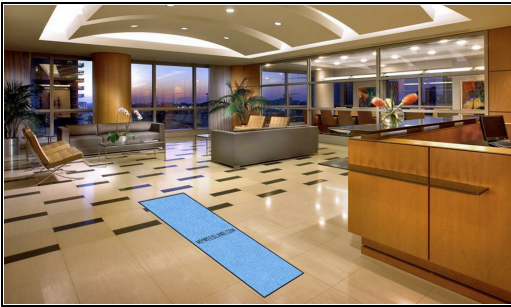

MYWEEDLAND.COM

PO# 46281395283

Design Name: WEED LAND

Design: 5016910

Size/Style: 3' x 10', A - Vertical

Date: 29-Jun-2026

Note: Colors or computer generated artwork do not accurately match actual mat colors. Please refer to actual color samples.