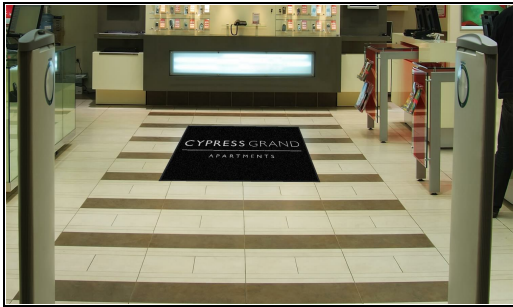

## APARTMENTS

PO# 45019795212

Waterhog Impressions HD

Design Name: Cypress Grand 4x6' Mat

Design: 4953361

Size/Style: 4' x 6', B - Horizontal

Date: 30-Apr-2026

Note: Colors or computer generated artwork do not accurately match actual mat colors. Please refer to actual color samples.