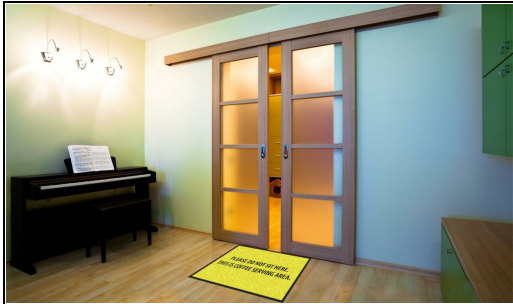

**PLEASE DO NOT SIT HERE.
THIS IS COFFEE SERVING AREA.**

PO# 27467765937

ColorStar Impressions

Design Name: COFFEE

Design: 4646952

Size/Style: 2' x 3', B - Horizontal

Date: 04-Aug-2025

Note: Colors or computer generated artwork do not accurately match actual mat colors. Please refer to actual color samples.