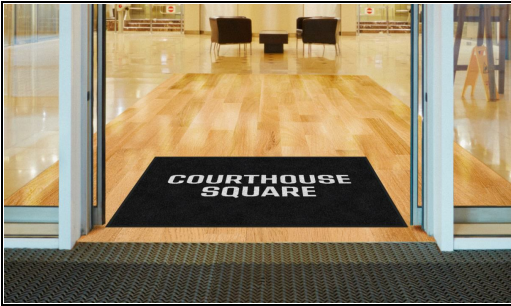

# COURTHOUSE SQUARE

PO# 19330592918

<b>ColorStar Impressions</b>	<b>Design Name: Courthouse Square</b>	
Design: 4404808	Size/Style: 4' x 6', B - Horizontal	Date: 22-Jan-2025

Note: Colors or computer generated artwork do not accurately match actual mat colors. Please refer to actual color samples.