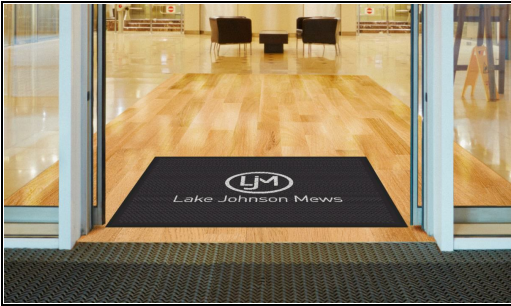

Lake Johnson Mews

PO# 18984956748

<b>Super Scrape Impressions</b>		<b>Design Name: LJM</b>
Design: 4398316	Size/Style: 4' x 6', B - Horizontal	Date: 13-Jan-2025

Note: Colors or computer generated artwork do not accurately match actual mat colors. Please refer to actual color samples.