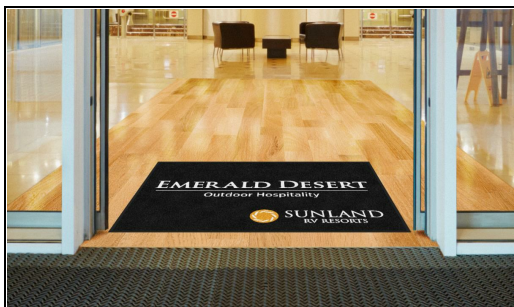

# EMERALD DESERT

Outdoor Hospitality

SUNLAND  
RV RESORTS

PO# 3564904340

DigiPrint HD

Design Name: Sunland - Justin

Design: 4275468

Size/Style: 4' x 6', B - Horizontal