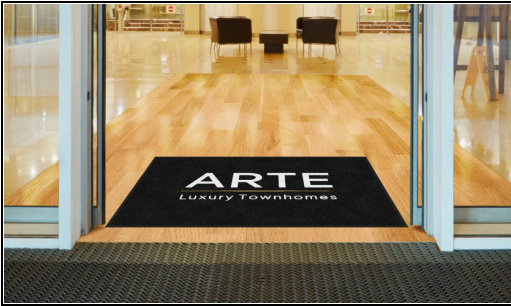

## Luxury Townhomes

PO# 3518231198

DigiPrint HD

Design Name: Arte

Design: 4268968

Size/Style: 4' x 6', B - Horizontal

Date: 19-Sep-2024

Note: Colors or computer generated artwork do not accurately match actual mat colors. Please refer to actual color samples.