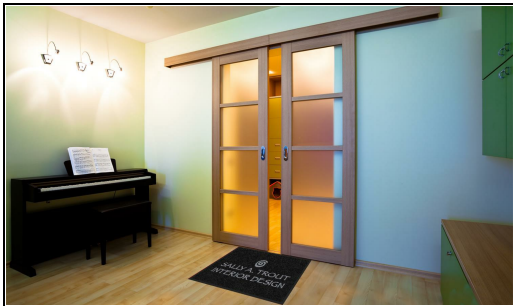

SALLY A. TROUT
INTERIOR DESIGN

PO# 2903188049

DigiPrint HD	Design Name: SALLY TROUT INTERIORS
Design: 4179249	Date: 01-Jul-2024
Size/Style: 2' x 3', B - Horizontal	

Note: Colors or computer generated artwork do not accurately match actual mat colors. Please refer to actual color samples.