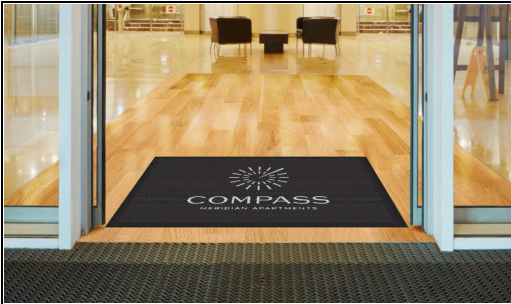

COMPASS
MERIDIAN APARTMENTS

PO# 381190

Super Scrape Impressions		Design Name: Compass 4x6 rubber
Design: 4019149	Size/Style: 4' x 6', B - Horizontal	Date: 29-Jan-2024

Note: Colors or computer generated artwork do not accurately match actual mat colors. Please refer to actual color samples.