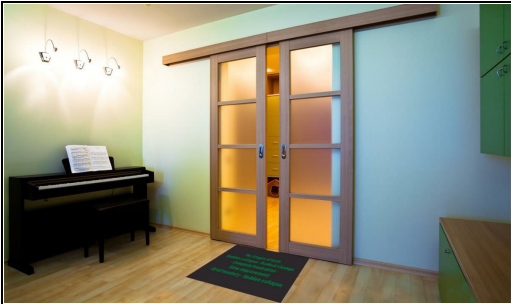

# The Stages of Golf:

**Sudden collapse - Radical change**  
**- Complete frustration -**  
**Slow improvement**  
**- Brief mastery - Sudden collapse**

PLEASE NOTE: WE NO LONGER OFFER 18" X 24" AS A SIZE FOR FLOOR IMPRESSION.  
 PO# 368386

<b>Floor Impressions</b>	<b>Design Name: Stages of Golf</b>
Design: 3906273	Date: 27-Sep-2023
Size/Style: 2' x 3', B - Horizontal	

Note: Colors or computer generated artwork do not accurately match actual mat colors. Please refer to actual color samples.