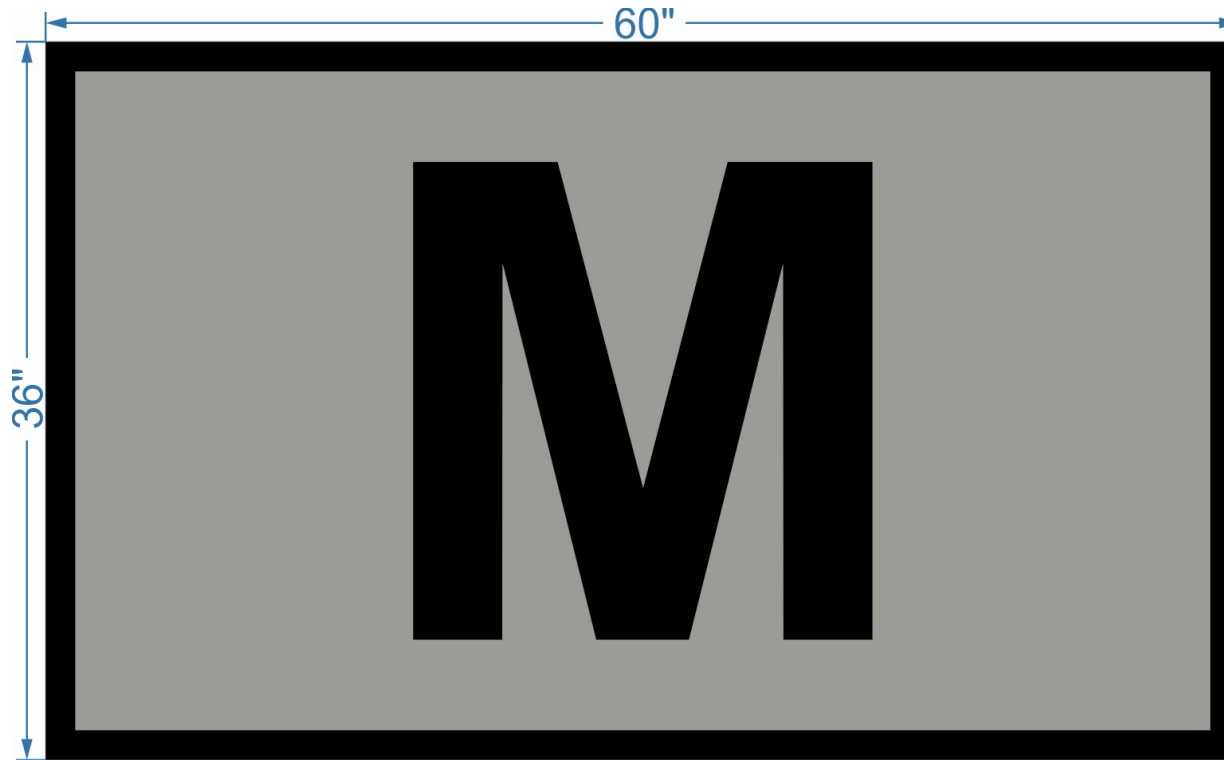

# Inlaid Artwork Graphic Approval

Proof #: 252908

Black Tux      Silver Star

**Product:** Inlaid Piazza

**Edging:** 1.5" Medium Edging

**Design:** 252908 Ross 3' X 5' B 365910

**Notes:**

**Size:** 3'0" X 5'0"

**Backing:** Non-Skid

**Revision:** 11/6/2020

**Logo Direction:**

**Pile Direction:**

**Completed By:** NL

**Logo Size:** 2' x 1'11"

Customer Approval:

Note: Colors on computer generated artwork do not necessarily match actual mat colors. Please refer to actual color samples. Please check for spelling and typographical errors as text is generally re-set on our designs. It is the responsibility of the person placing the order to obtain proper authorization, copyright approval and trademark permission. Any licensing fees are the responsibility of the individual placing the order.