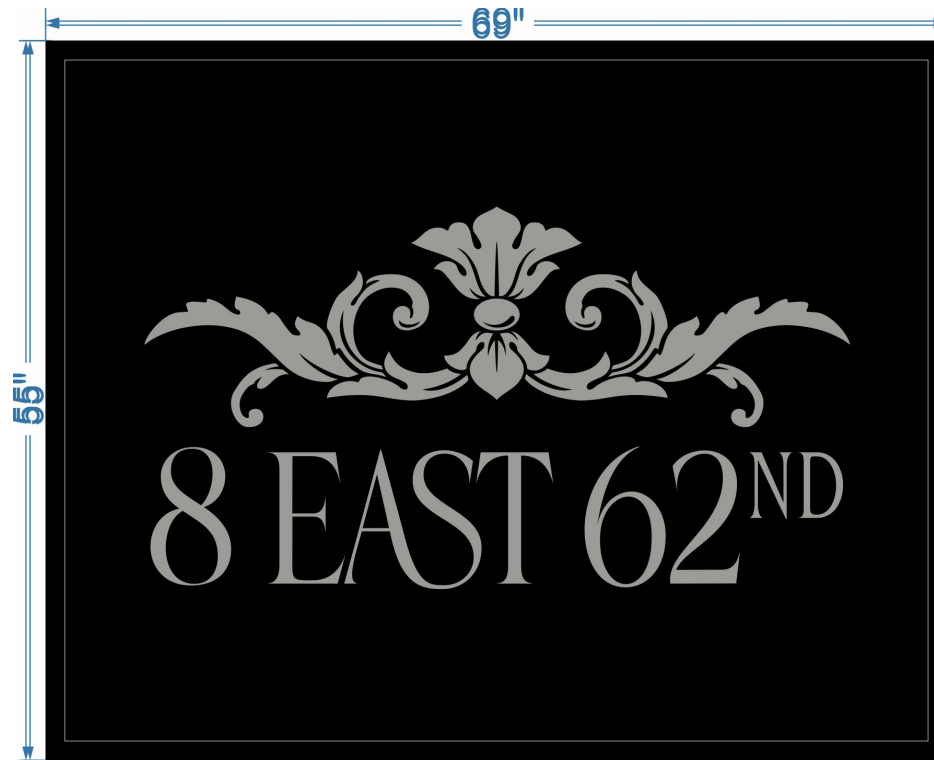

Inlaid Artwork Graphic Approval

Proof #: 252161

Silver Star

Black Tux

Product: Inlaid Piazza

Edging: 1.5" Medium Edging

Design: 252161 8EAST62ND 4'7" x 5'9" B 362948

Notes:

Size: 4'7" X 5'9"

Backing: Non-Skid

Revision: 7/31/2023

Logo Direction: Horizontal

Pile Direction:

Completed By: NL

Logo Size: 2'6" x 4'6"

Customer Approval: