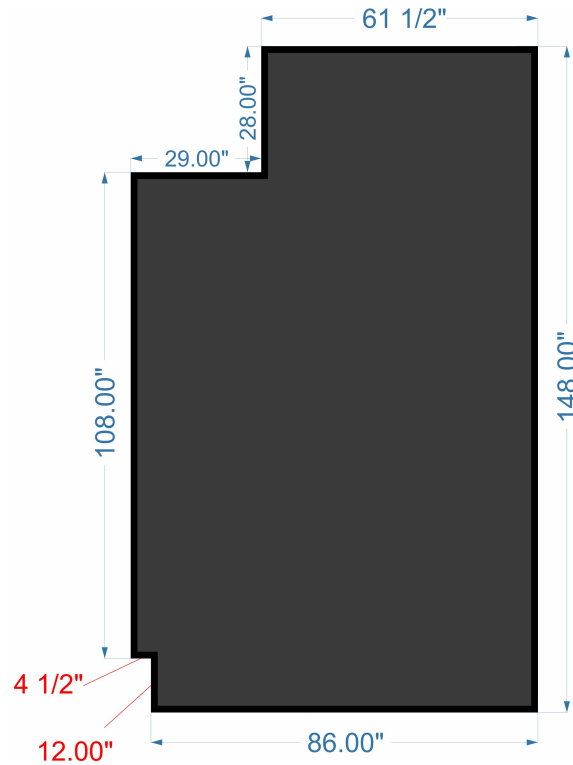

# Inlaid Artwork Graphic Approval

Proof #: 251950

Rich Charcoal

**Product:** Solid Piazza

**Edging:** 1.5" Medium Edging

**Design:** 251950 Custom Shape Piazza 12-4x7-6 A

**Notes:**

Customer Approval:

I have reviewed this artwork for details including size, layout, spelling and color placement. Please manufacture this mat as it is represented.

Signature: \_\_\_\_\_ Date: \_\_\_\_\_

**Size:** 12' 4" X 7' 6-1/2"

**Backing:** Non-Skid

**Revision:** 7/20/2023

**Logo Direction:** As Pictured

**Pile Direction:**

**Completed By:** HS

**Logo Size:**