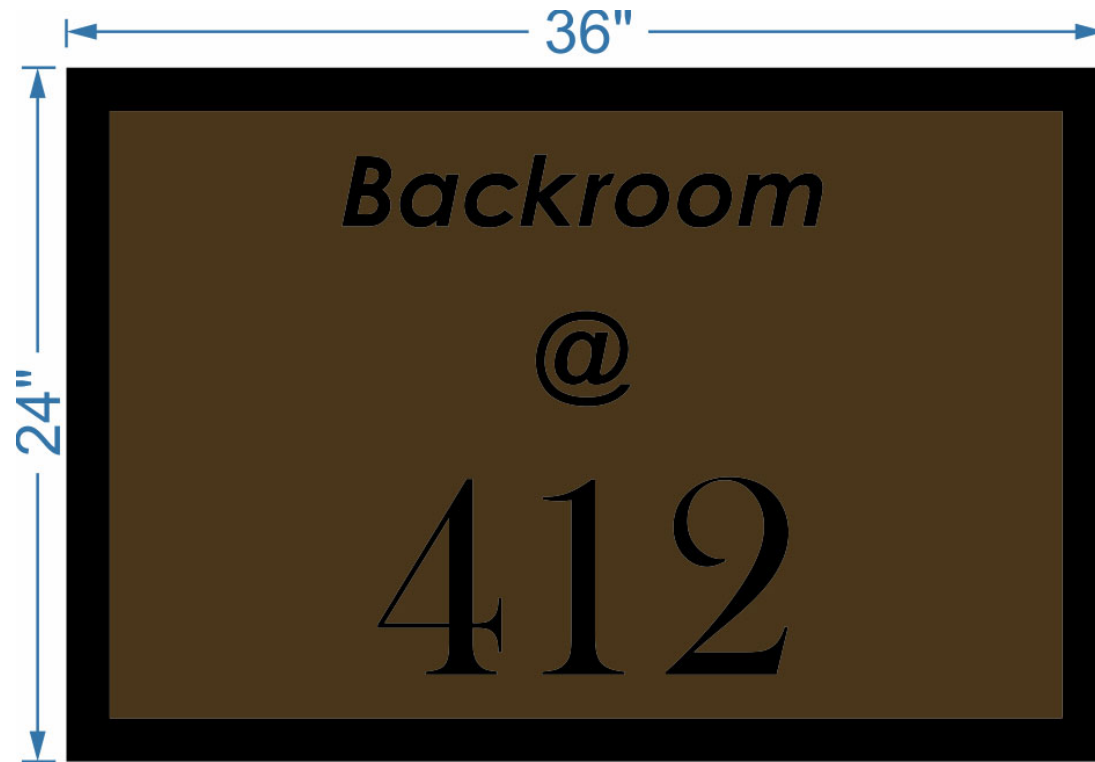

Inlaid Artwork Graphic Approval

Proof #: 251663

Product: Inlaid Piazza

Edging: 1.5" Medium Edging

Design: 251663 Backroom 412 2' x 3'335606

Notes:

Size: 2'0" X 3'0"

Backing: Non-Skid

Revision: 7/6/2023

Logo Direction: Horizontal

Pile Direction:

Completed By: NL

Logo Size: 1'6" x 1' 4-5/8"

Customer Approval:

Note: Colors on computer generated artwork do not necessarily match actual mat colors. Please refer to actual color samples. Please check for spelling and typographical errors as text is generally re-set on our designs. It is the responsibility of the person placing the order to obtain proper authorization, copyright approval and trademark permission. Any licensing fees are the responsibility of the individual placing the order.