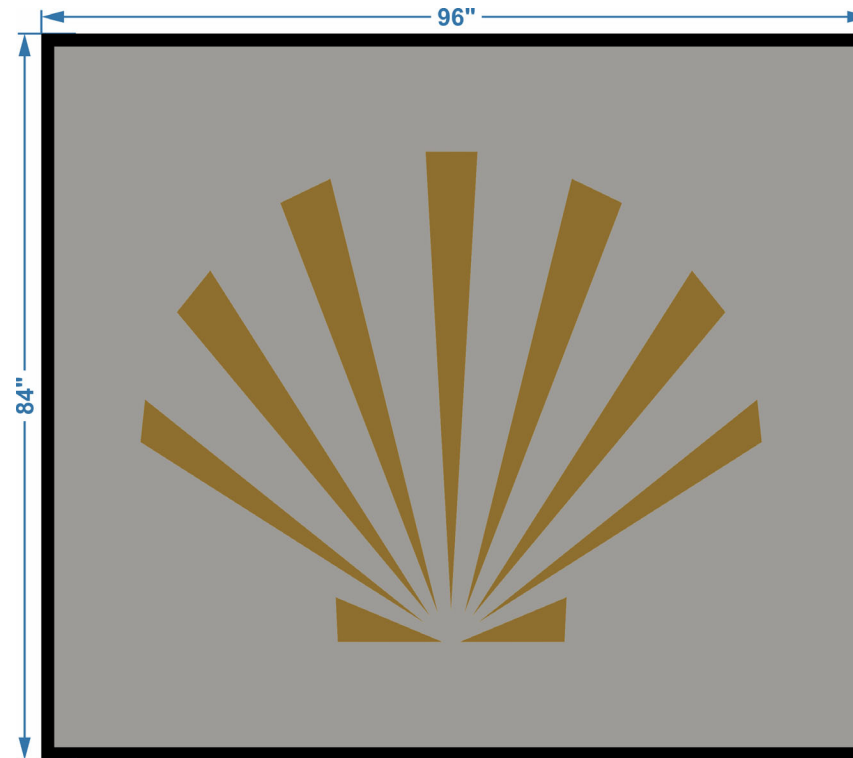

Inlaid Artwork Graphic Approval

Proof #: 251073

Bronze

Silver Star

Product: Inlaid Piazza

Edging: 1.5" Medium Edging

Design: 251073 CLYC 7' x 8' B 333642

Notes:

Size: 7'⁰" X 8'⁰"

Backing: Non-Skid

Revision: 6/5/2023

Logo Direction: Horizontal

Pile Direction:

Completed By: NL

Logo Size: 4'8" x 6'

Customer Approval: