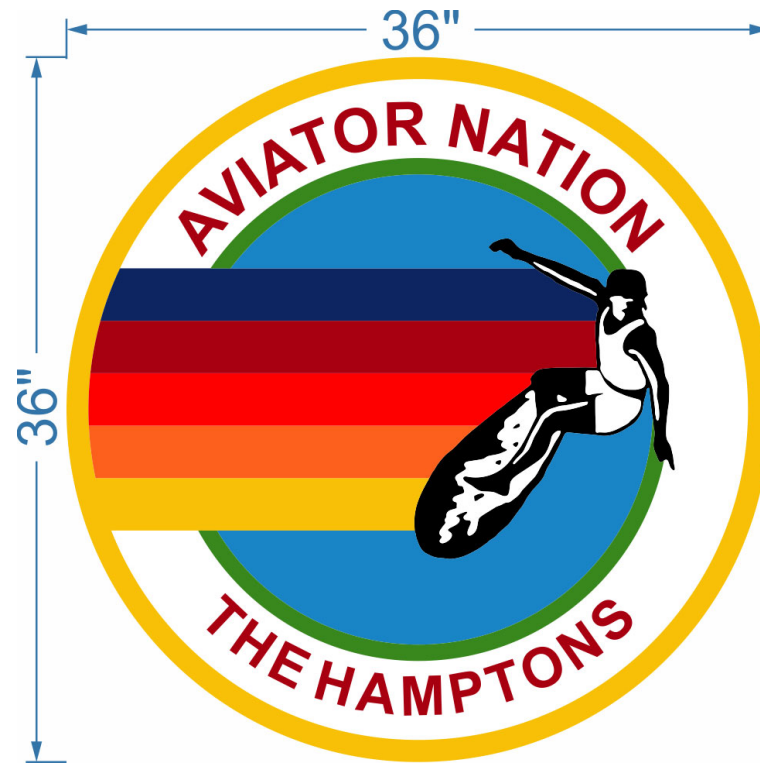

Inlaid Artwork Graphic Approval

Proof #: 250790

**Product:** Inlaid Piazza

**Edging:** None

**Design:** 250790 Aviator the Hamptons 3x3 C 332655

**Notes:**

**Size:** 3'0" X 3'0"

**Backing:** Non-Skid

**Revision:** 10/25/2022

**Logo Direction:** Circular

**Pile Direction:**

**Completed By:** NL

**Logo Size:**

Customer Approval:

Note: Colors on computer generated artwork do not necessarily match actual mat colors. Please refer to actual color samples. Please check for spelling and typographical errors as text is generally re-set on our designs. It is the responsibility of the person placing the order to obtain proper authorization, copyright approval and trademark permission. Any licensing fees are the responsibility of the individual placing the order.