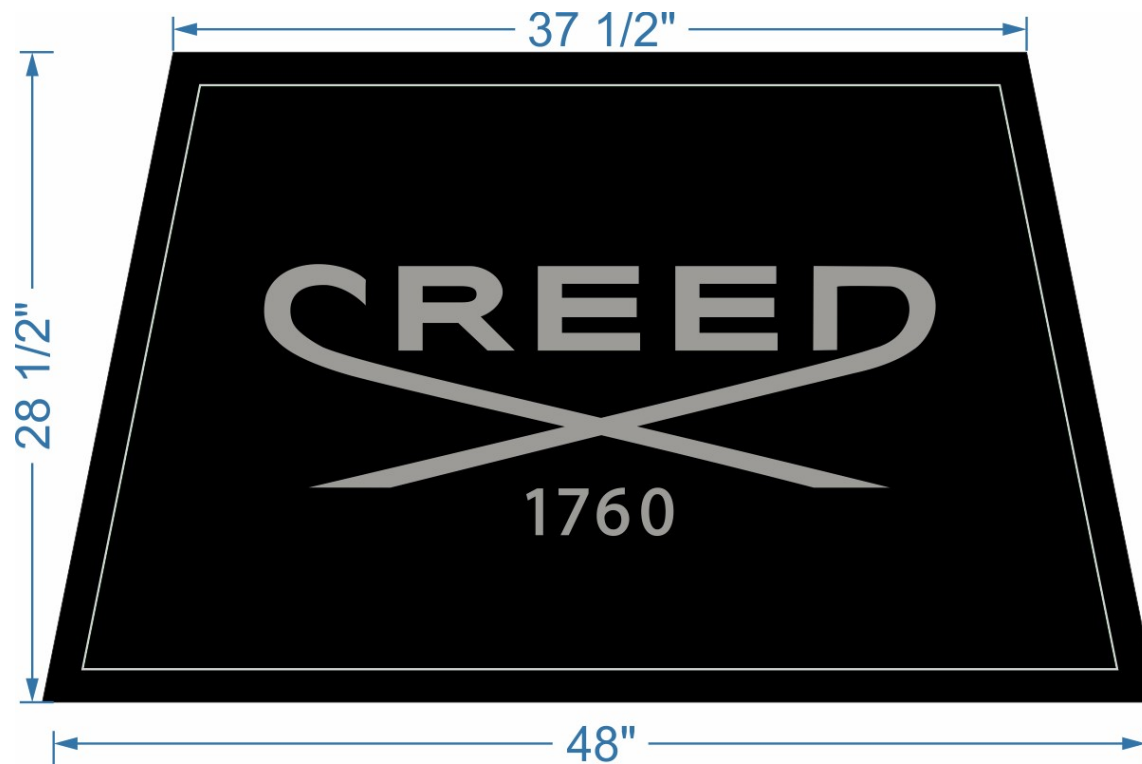

# Inlaid Artwork Graphic Approval

Proof #: 252329

Silver Star

Black Tux

**Product:** Inlaid Piazza

**Edging:** 1.5" Medium Edging

**Design:** 242329 Creed 1760 3'5 x 5'11 363537

**Notes:**

**Size:** 2' 4-1/2" X 3' 1-1/2"

**Backing:** Non-Skid

**Revision:** 8/7/2023

**Logo Direction:** As Pictured

**Pile Direction:**

**Completed By:** NL

**Logo Size:** 1' x 2'6"

Customer Approval: