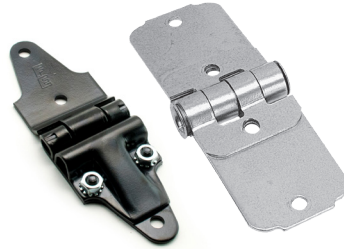

QUICK REFERENCE GUIDE

POPULAR PRODUCTS & PART NUMBERS

ROLL-UP DOOR HINGES

End Hinges

DOOR SYSTEMS

ROLL-UP DOORS:

PrecisionTrak Wood Roll-Up Doors

ToughTrak Steel-Clad Roll-Up Doors

Replacement Panels

Hinges, Rollers & Roller Mounts

Locks & Latchplates

Track, Operator & Components

Lift Handles & Pull Straps

Cables & Brackets

Seals & Retainers

Conversion Kits

SWING DOORS:

Swing Door Hinges

Hinge Pins & Butts

Hold-Backs

Handles

Bumpers

Lockrods & Components

Louvered Vents

Dry Freight Vent Doors

P/N	DESCRIPTION	STD. PKG.
025E10002	End Hinge Flush Mount 2" Roller Door, Assembly, Black E-Coat	50
025E10051	Center Hinge for Flush Mount 2" Roller Door, Black E-Coat	50
025-10001	End Hinge for 1" Roller Door, Galvanized	50
025-10050	Center Hinge for 1" Roller Door, Galvanized	50

ROLLERS

P/N	DESCRIPTION	STD. PKG.
025-10100	Steel Roller for 1" Track Door, 3.25" x 2.5", Zinc Finish	25
025-10102	Steel Roller for 2" Track Door, 3.75" x 3", Zinc Finish	25
025-10113	Steel Roller for 2" Track, Long Stem, 7.5" x 6.5", Unplated Finish	25
025-10101	Nylon Roller for 2" Track, 3.75" x 3", Zinc Finish	25
025-10104	Nylon Roller for 2" Door, 4.2" x 3.5", Stainless Finish	25

ROLL-UP DOOR TOP & BOTTOM FIXTURES

P/N	DESCRIPTION	STD. PKG.
025-10250	1" Roller Door Bottom Fixture, Zinc Finish	1
025E90041	2" Roller Door Bottom Roller Shaft Cover & Stud Plate, Black E-Coat	10
025-10200	1" Roller Door Top Closure Base, Slide, & Hardware Assembly, Zinc finish	1
025E10220	2" Roller Door Top Closure Base Plate, Slide, & Hardware Assembly, Black E-Coat	1