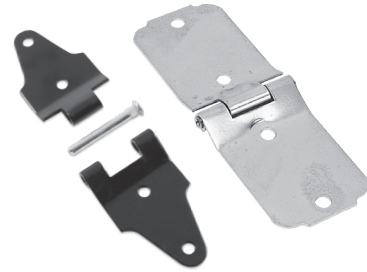

## NYLON TUBE FITTINGS

P/N	DESCRIPTION	STD. PKG.
S762AB-4	1/4" Union	10
S762AB-6	3/8" Union	10
S762AB-8	1/2" Union	10
S768AB-6-4	3/8" x 1/4" Male Connector	10
S768AB-6-6	3/8" x 3/8" Male Connector	10
S768AB-8-6	1/2" x 3/8" Male Connector	10
S769AB-4-2	1/4" x 1/8" Male Elbow	10
S769AB-6-4	3/8" x 1/4" Male Elbow	10
S769AB-6-6	3/8" x 3/8" Male Elbow	10
S769AB-8-6	1/2" x 3/8" Male Elbow	10

### ROLL-UP DOOR HINGES

End Hinges

Center Hinges