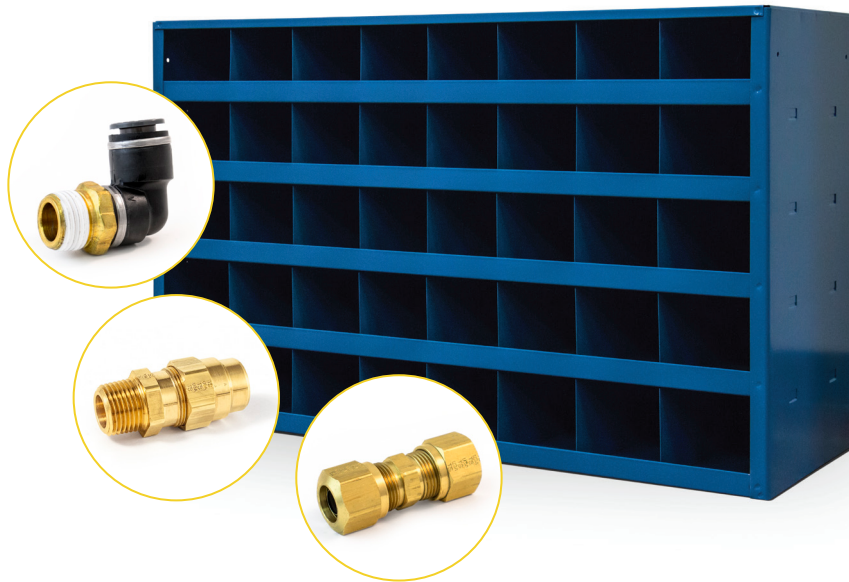

Low-Pressure, Push-On Hose Barbs

Garden Hose Fittings

Grease Fittings

Truck & Ball Valves

Drain Cocks & Shut-Off Valves

Lead Free Fittings

Bin Assortments

Fasteners

### BIN ASSORTMENTS

- Assortments Feature a Broad Selection of the Most Popular Fittings or Fasteners
- Each Assortment is Supplied with its Own Set of Labels which Include Image, Size & Part Number
- Receive a Free Storage Bin (424305) with Each Assortment Order
- Assortments Also Include a Fitting Reorder Form and Bin Layout Diagram