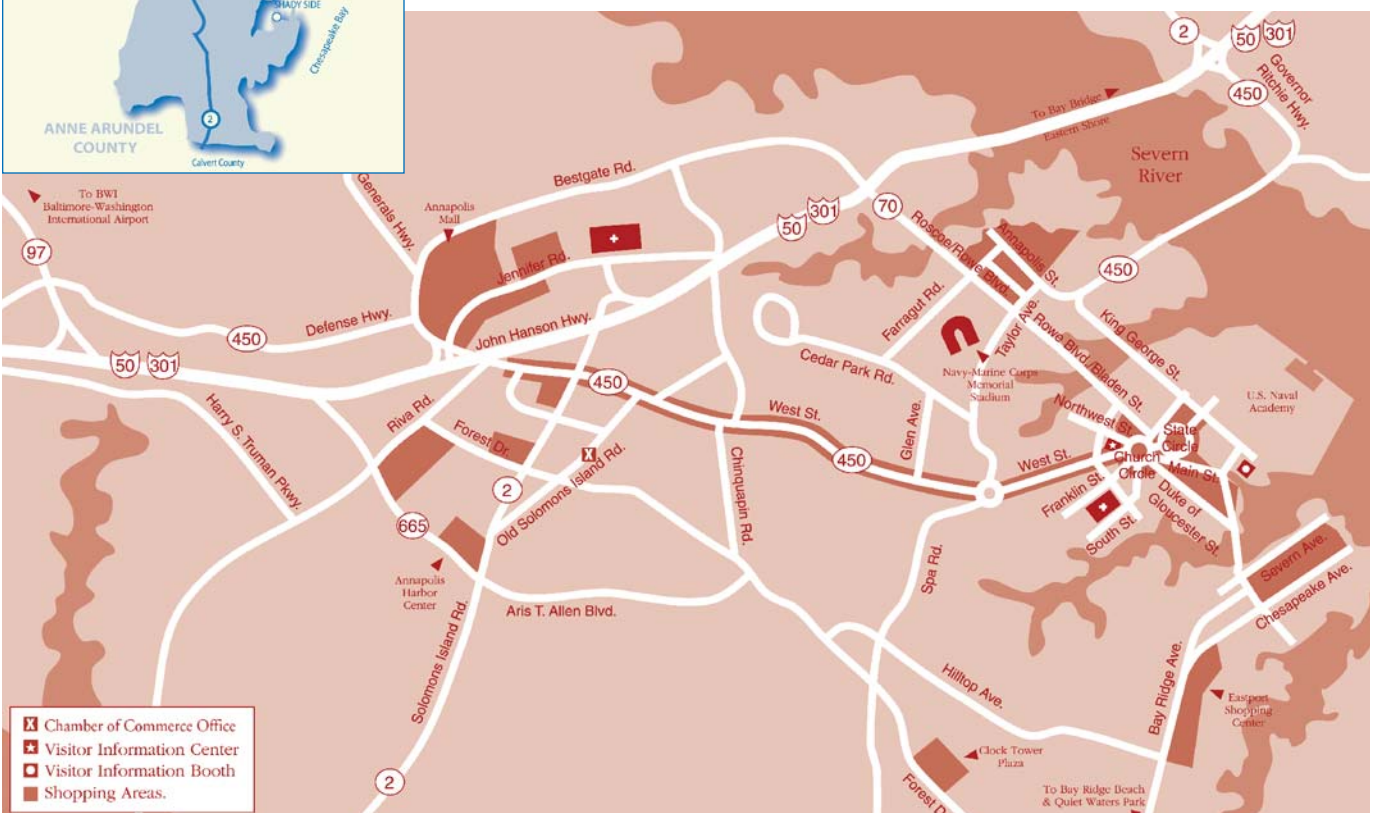

VISION STATEMENT

To be the premier resource and advocate for business in Anne Arundel County.