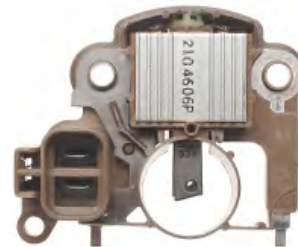

VR448

Voltage Regulator

F0JY-10316A; A866X21072

Mercury ..... 1994 - 1991