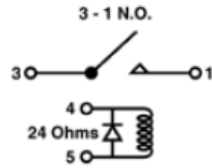

SR18

Starter Relay

5213737; 12321406

Chrysler..... 1987 - 1982
Dodge..... 1989 - 1983
Isuzu..... 1984 - 1983
Jeep..... 1986 - 1981
Plymouth..... 1986 - 1983