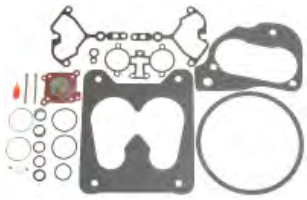

2-1751

Throttle Body Injection Tune-Up Kit

Chevrolet ..... 1990 - 1987
GMC ..... 1990 - 1987