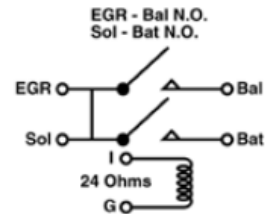

2875618

Chrysler ..... 1973 - 1969
Dodge ..... 1973 - 1970
Plymouth..... 1973 - 1969

SR13
Starter Relay