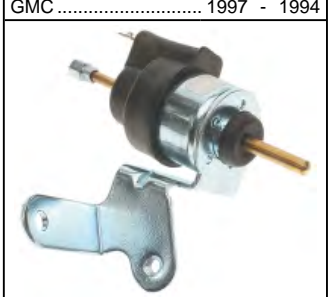

2-19228

Idle Stop Solenoid

14066255

Chevrolet ..... 1999 - 1982
GMC ..... 1999 - 1982