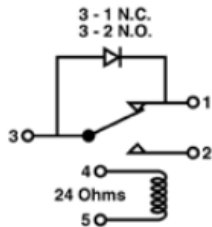

SR17

Starter Relay

4145370; 12309860

Chrysler..... 1989 - 1981
Dodge..... 1991 - 1967
Plymouth..... 1989 - 1981