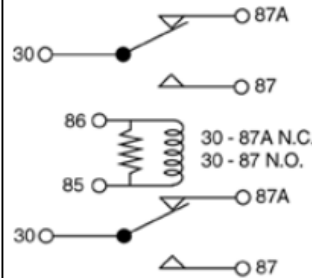

AR634

A/C Compressor Clutch
Relay

56006846; DS04606409AA;
4609119AA; 4606409AA;
4606418AA

Chrysler ..... 2008 - 1993
Dodge ..... 2005 - 1993
Eagle ..... 1997 - 1993
Jeep ..... 1998 - 1993
Plymouth ..... 2000 - 1996

AR635

Automatic Shutdown
Relay

56006904; 56006179; 4638271

Dodge ..... 2000 - 1990
Jeep ..... 1996 - 1991