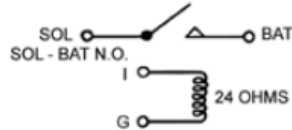

89057760; 2444517; 2095608;
12301149

Chrysler ..... 1965 - 1962
DeSoto..... 1961
Dodge ..... 1980 - 1961
Plymouth..... 1980 - 1961

SR5
Power Window Relay

53004798; 4638260; 2444442;
12301150

Chrysler ..... 1976 - 1965
Dodge ..... 1976 - 1965
Jeep ..... 1990 - 1984
Plymouth..... 1983 - 1965