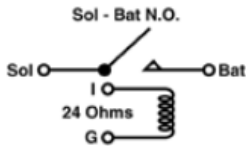

SR3
Starter Relay