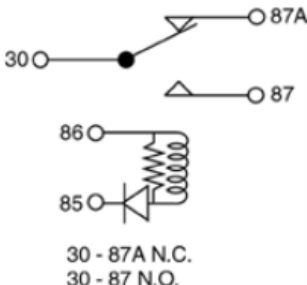

Contact Set (Points)

Harley Davidson 1978 - 1975

MC23010

Starter Relay

Harley Davidson 1994 - 1980

MC23011

Multi-Function Relay

MC23013