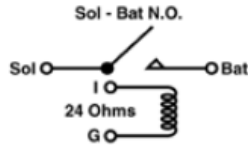

SR4
Starter Relay

2444516; 19106596; 2095609;
12301151

Chrysler ..... 1965 - 1961
DeSoto..... 1961
Dodge ..... 1977 - 1961
Plymouth..... 1987 - 1961