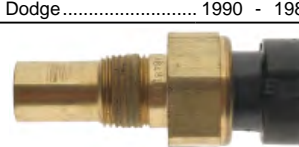

Coolant Fan Switch
1637-18-840

Mazda 1981 - 1980

TS7240

Transmission Oil
Temperature Sensor

Dodge 1989 - 1987

TS7241

Temperature Sender With
Gauge
4429074

Dodge 1990 - 1989