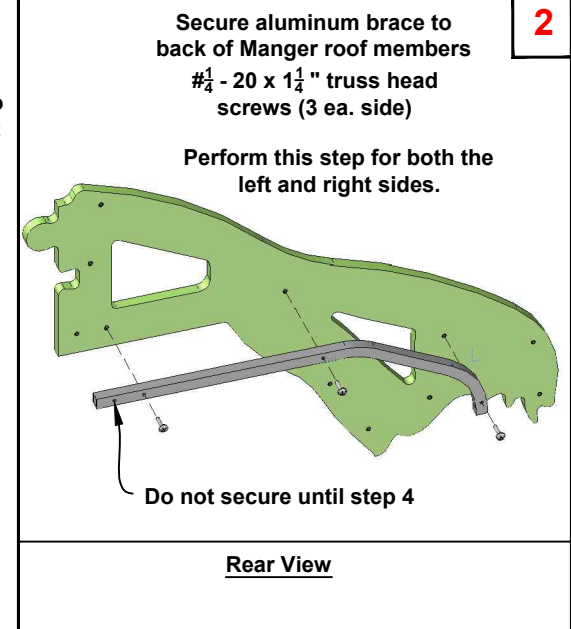

Holy Night Outdoor Nativity Set - Large Size

Assembly Instructions

Illustrations are colored for clarity

L

R

Roof Components

Star
Assembly

Manger - Left

Manger - Right

Holy Family (3 pcs)

Sheep (2)

Fences (2)
(1 Shown)

Hardware

1

2

3