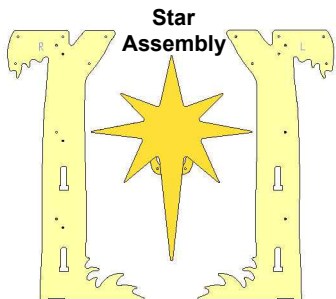

Holy Night Outdoor Nativity Set - Large Size

Assembly Instructions

Illustrations are colored for clarity

L

R

Roof Components

Star
Assembly

Manger - Left

Manger - Right

Holy Family (3 pcs)

Sheep (2)

Fences (2)
(1 Shown)

Hardware

1

2

3