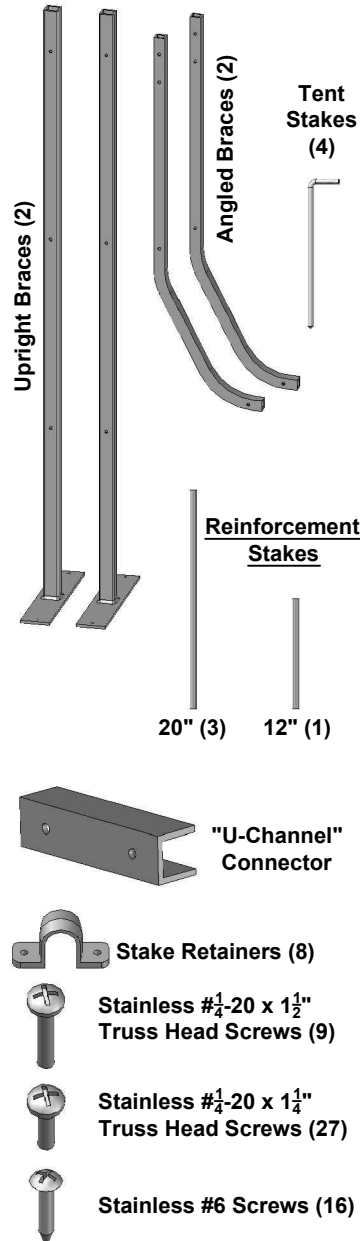

Holy Night Outdoor Nativity Set - Large Size

Assembly Instructions

Illustrations are colored for clarity

L

R

Roof Components

Star
Assembly

Manger - Left

Manger - Right

Holy Family (3 pcs)

Sheep (2)

Fences (2)
(1 Shown)

Hardware

1

2

3

4