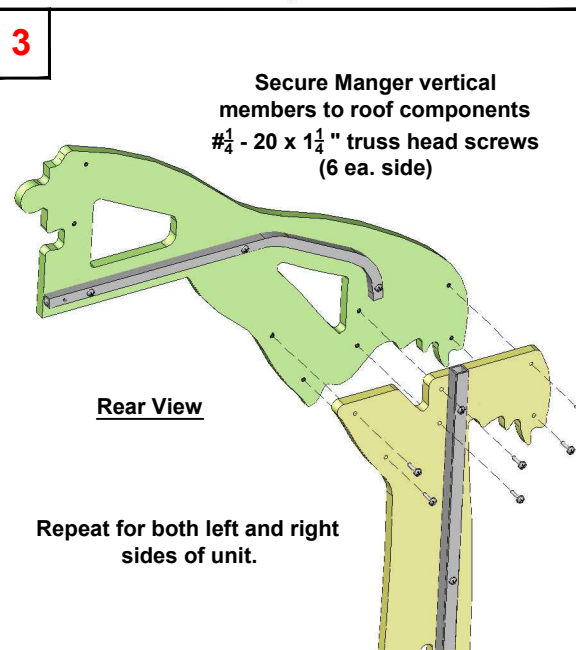

Holy Night Outdoor Nativity Set - Large Size

Assembly Instructions

Illustrations are colored for clarity

L

R

Roof Components

Star
Assembly

Manger - Left

Manger - Right

Holy Family (3 pcs)

Sheep (2)

Fences (2)
(1 Shown)

Hardware

1

2

3