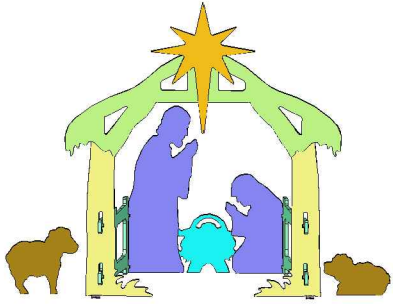

Holy Night Outdoor Nativity Set - Large Size

Assembly Instructions

Illustrations are colored for clarity

L

R

Roof Components

Star
Assembly

Manger - Left

Manger - Right

Holy Family (3 pcs)

Sheep (2)

Fences (2)
(1 Shown)

Hardware

1

2

3