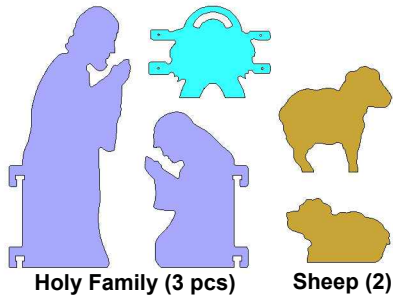

Holy Night Outdoor Nativity Set - Large Size

Assembly Instructions

Illustrations are colored for clarity

L

R

Roof Components

Star
Assembly

Manger - Left

Manger - Right

Holy Family (3 pcs)

Sheep (2)

Fences (2)
(1 Shown)

Hardware

1

2

3