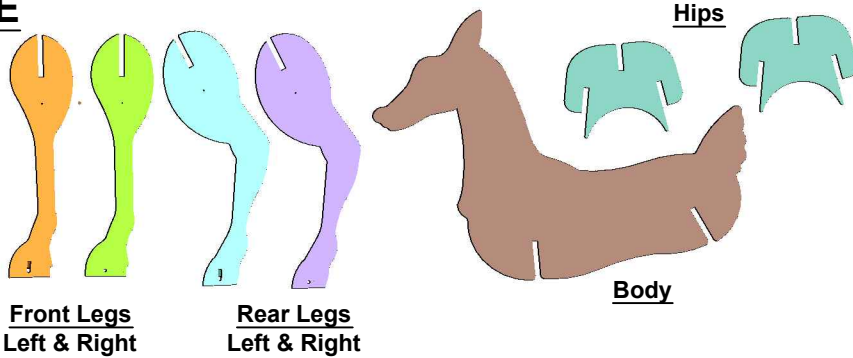

PARTS LIST

NOTE:

Legs are mirror images of each other.
Each set of front/rear legs has a left & right.
See assembly steps for details.

BUCK

DOE

FAWN

Christmas Reindeer Set Assembly Instructions

HARDWARE

Stainless Steel
Screws (12)
(4 per deer)

Ground Stakes (12)
(4 per deer)

Illustrations are colored for
part identification

Reindeer Assembly

1

2

3

4