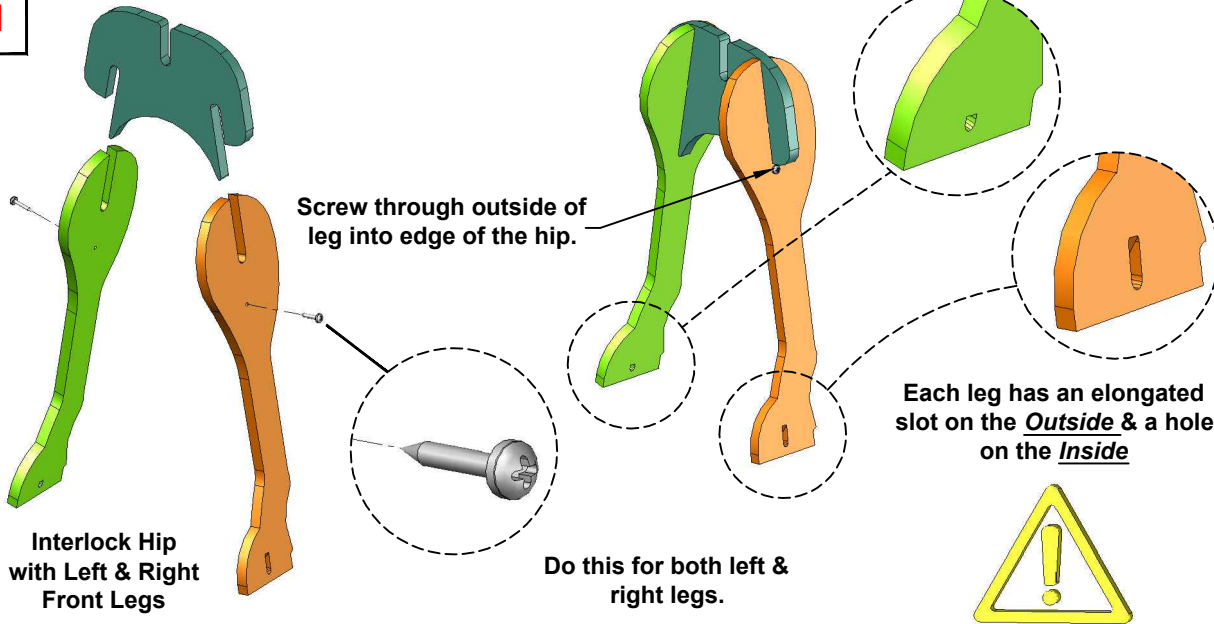

PARTS LIST

NOTE:

Legs are mirror images of each other.
Each set of front/rear legs has a left & right.
See assembly steps for details.

BUCK

DOE

FAWN

Christmas Reindeer Set Assembly Instructions

HARDWARE

Stainless Steel
Screws (12)
(4 per deer)

Ground Stakes (12)
(4 per deer)

Illustrations are colored for
part identification

Reindeer Assembly

1

2

3

4