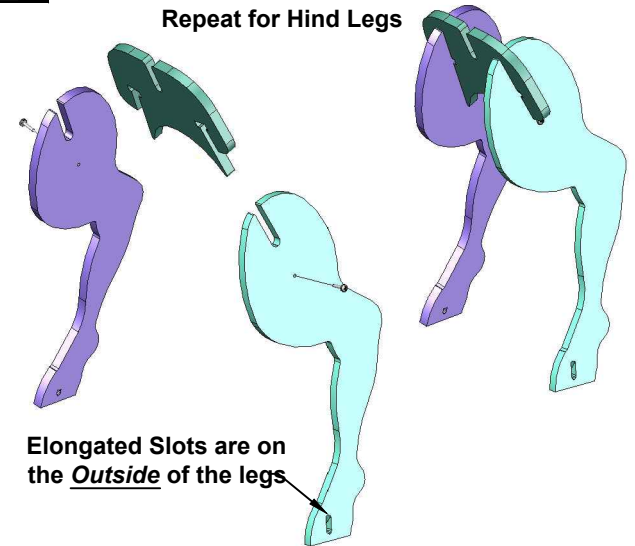

PARTS LIST

NOTE:

Legs are mirror images of each other.
Each set of front/rear legs has a left & right.
See assembly steps for details.

BUCK

DOE

FAWN

Christmas Reindeer Set Assembly Instructions

HARDWARE

Stainless Steel
Screws (12)
(4 per deer)

Ground Stakes (12)
(4 per deer)

Illustrations are colored for
part identification

Reindeer Assembly

1

2

3

4