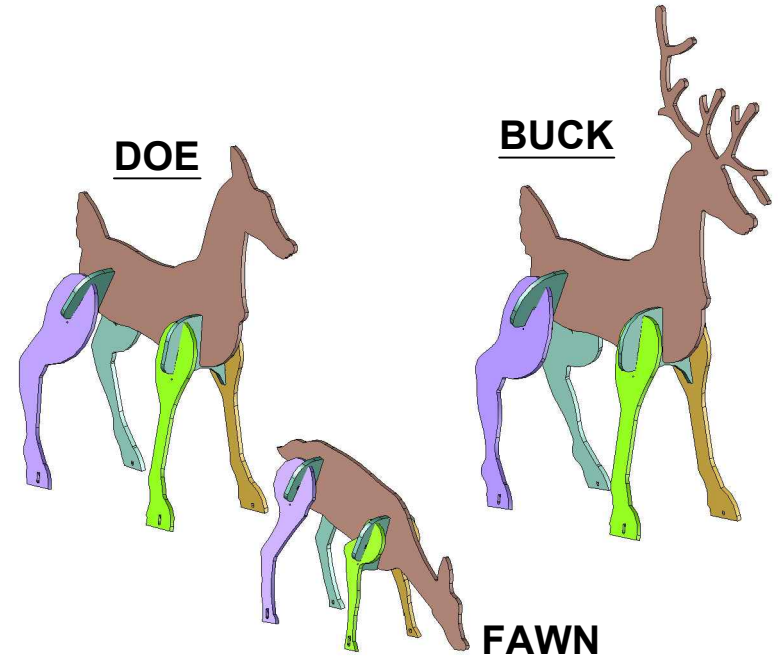

PARTS LIST

NOTE:

Legs are mirror images of each other.
Each set of front/rear legs has a left & right.
See assembly steps for details.

BUCK

DOE

FAWN

Christmas Reindeer Set Assembly Instructions

HARDWARE

Stainless Steel
Screws (12)
(4 per deer)

Ground Stakes (12)
(4 per deer)

Illustrations are colored for
part identification

Reindeer Assembly

1

2

3

4