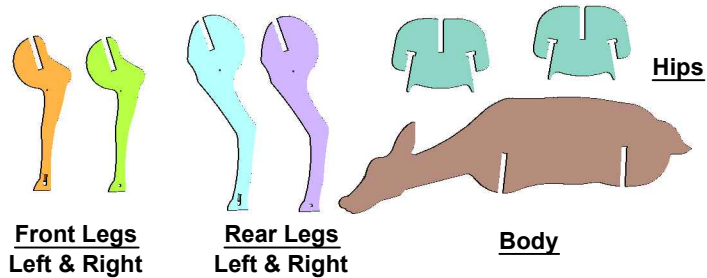

PARTS LIST

NOTE:

Legs are mirror images of each other.
Each set of front/rear legs has a left & right.
See assembly steps for details.

BUCK

DOE

FAWN

Christmas Reindeer Set Assembly Instructions

HARDWARE

Stainless Steel
Screws (12)
(4 per deer)

Ground Stakes (12)
(4 per deer)

Illustrations are colored for
part identification

Reindeer Assembly

1

2

3

4