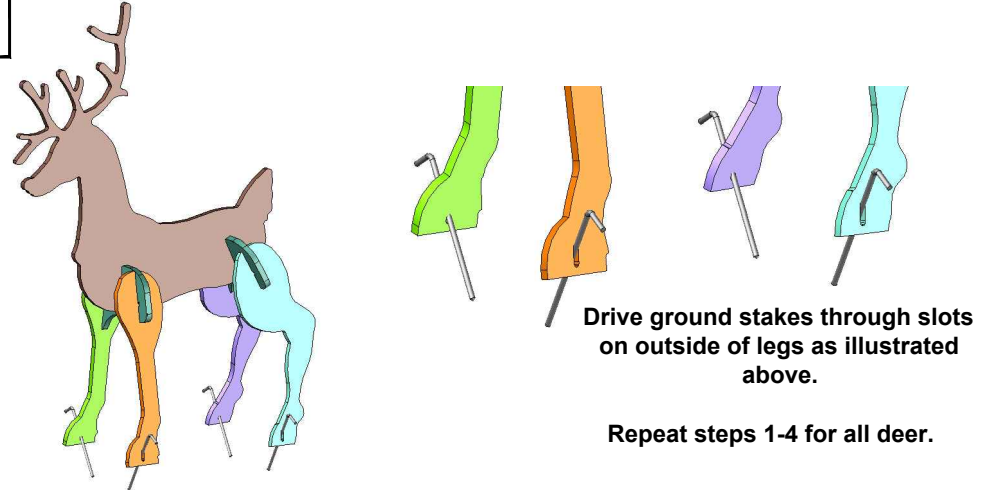

PARTS LIST

NOTE:

Legs are mirror images of each other.
Each set of front/rear legs has a left & right.
See assembly steps for details.

BUCK

DOE

FAWN

Christmas Reindeer Set Assembly Instructions

HARDWARE

Stainless Steel
Screws (12)
(4 per deer)

Ground Stakes (12)
(4 per deer)

Illustrations are colored for
part identification

Reindeer Assembly

1

2

3

4