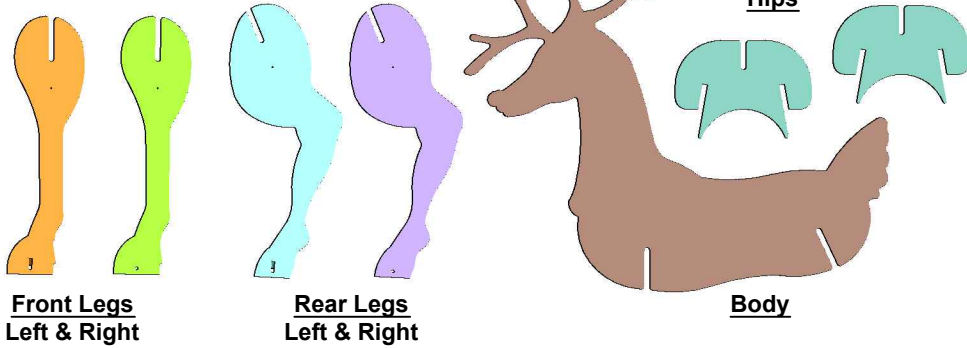

PARTS LIST

NOTE:

Legs are mirror images of each other.
Each set of front/rear legs has a left & right.
See assembly steps for details.

BUCK

DOE

FAWN

Christmas Reindeer Set Assembly Instructions

HARDWARE

Stainless Steel
Screws (12)
(4 per deer)

Ground Stakes (12)
(4 per deer)

Illustrations are colored for
part identification

Reindeer Assembly

1

2

3

4