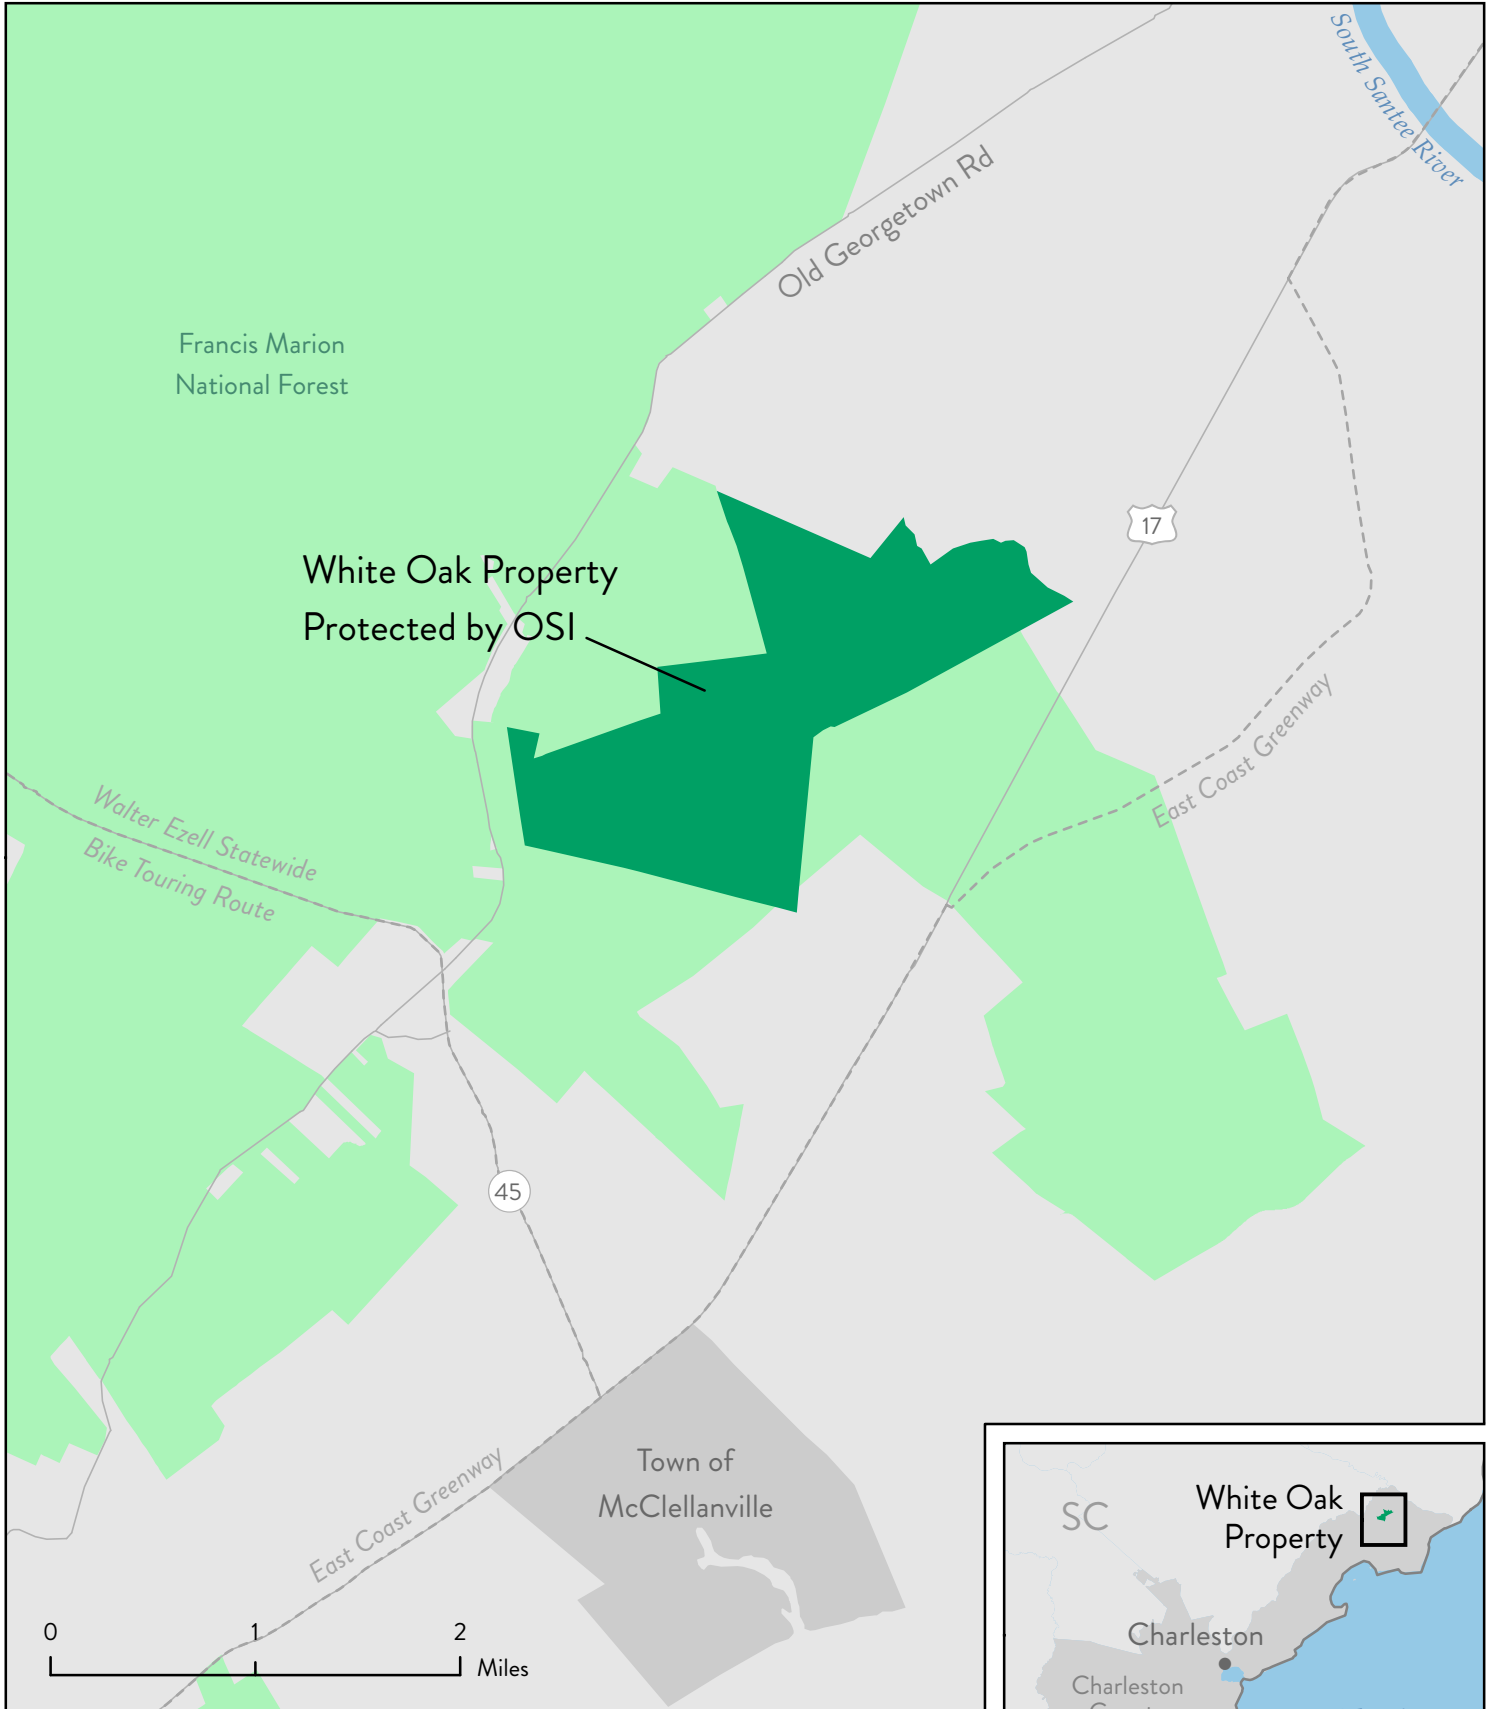

White Oak Property Protected by OSI

1,450 Acres | Charleston County, SC | October 2020

- White Oak Property
- Trail
- Francis Marion National Forest