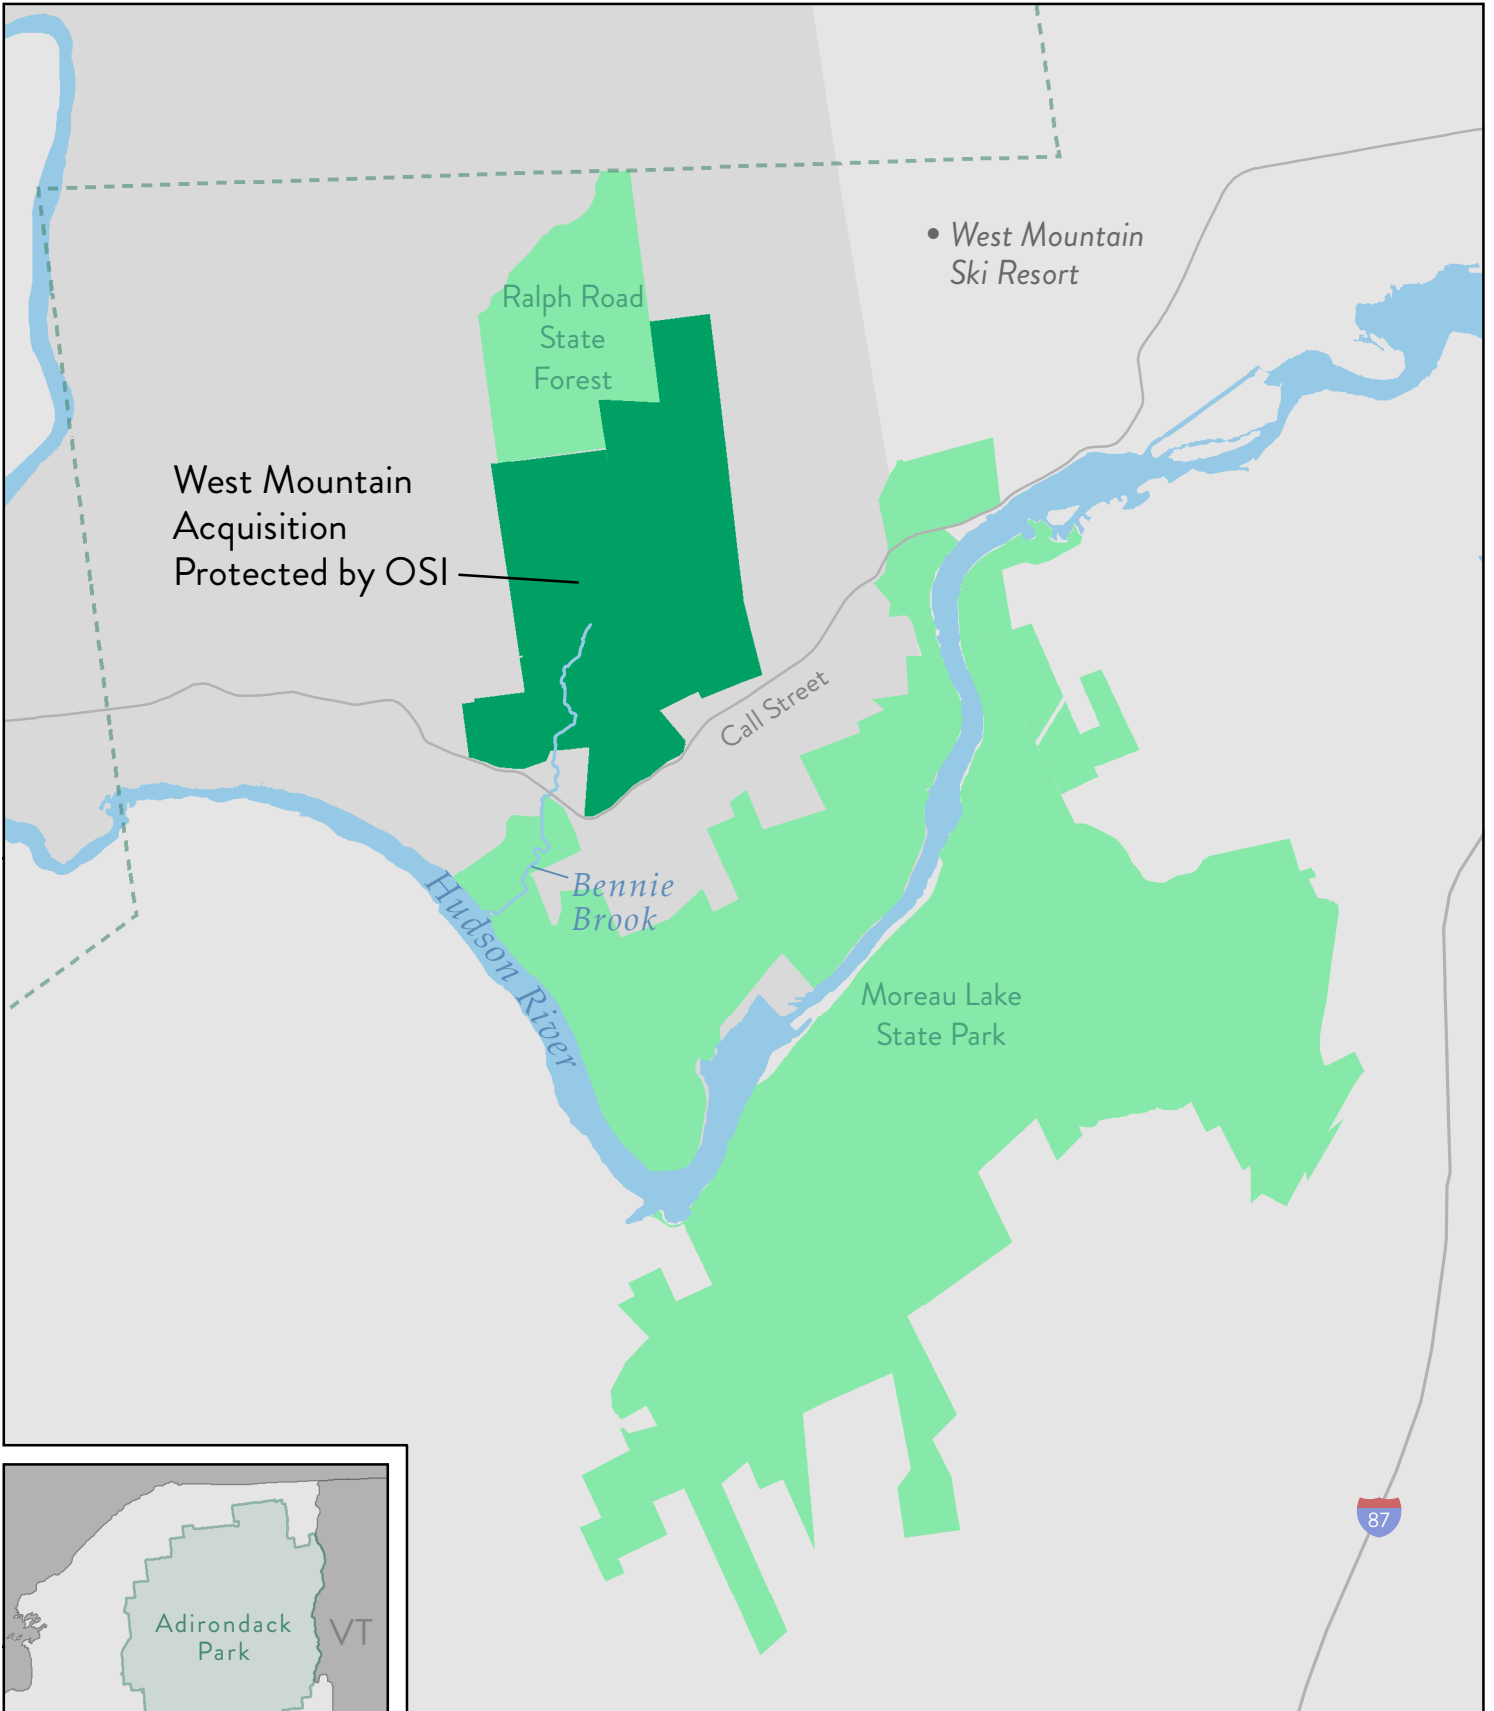

West Mountain Acquisition Protected by OSI

Town of Lake Luzerne, Warren County, NY | October 2020

 Adirondack Park Boundary
 Town of Lake Luzerne