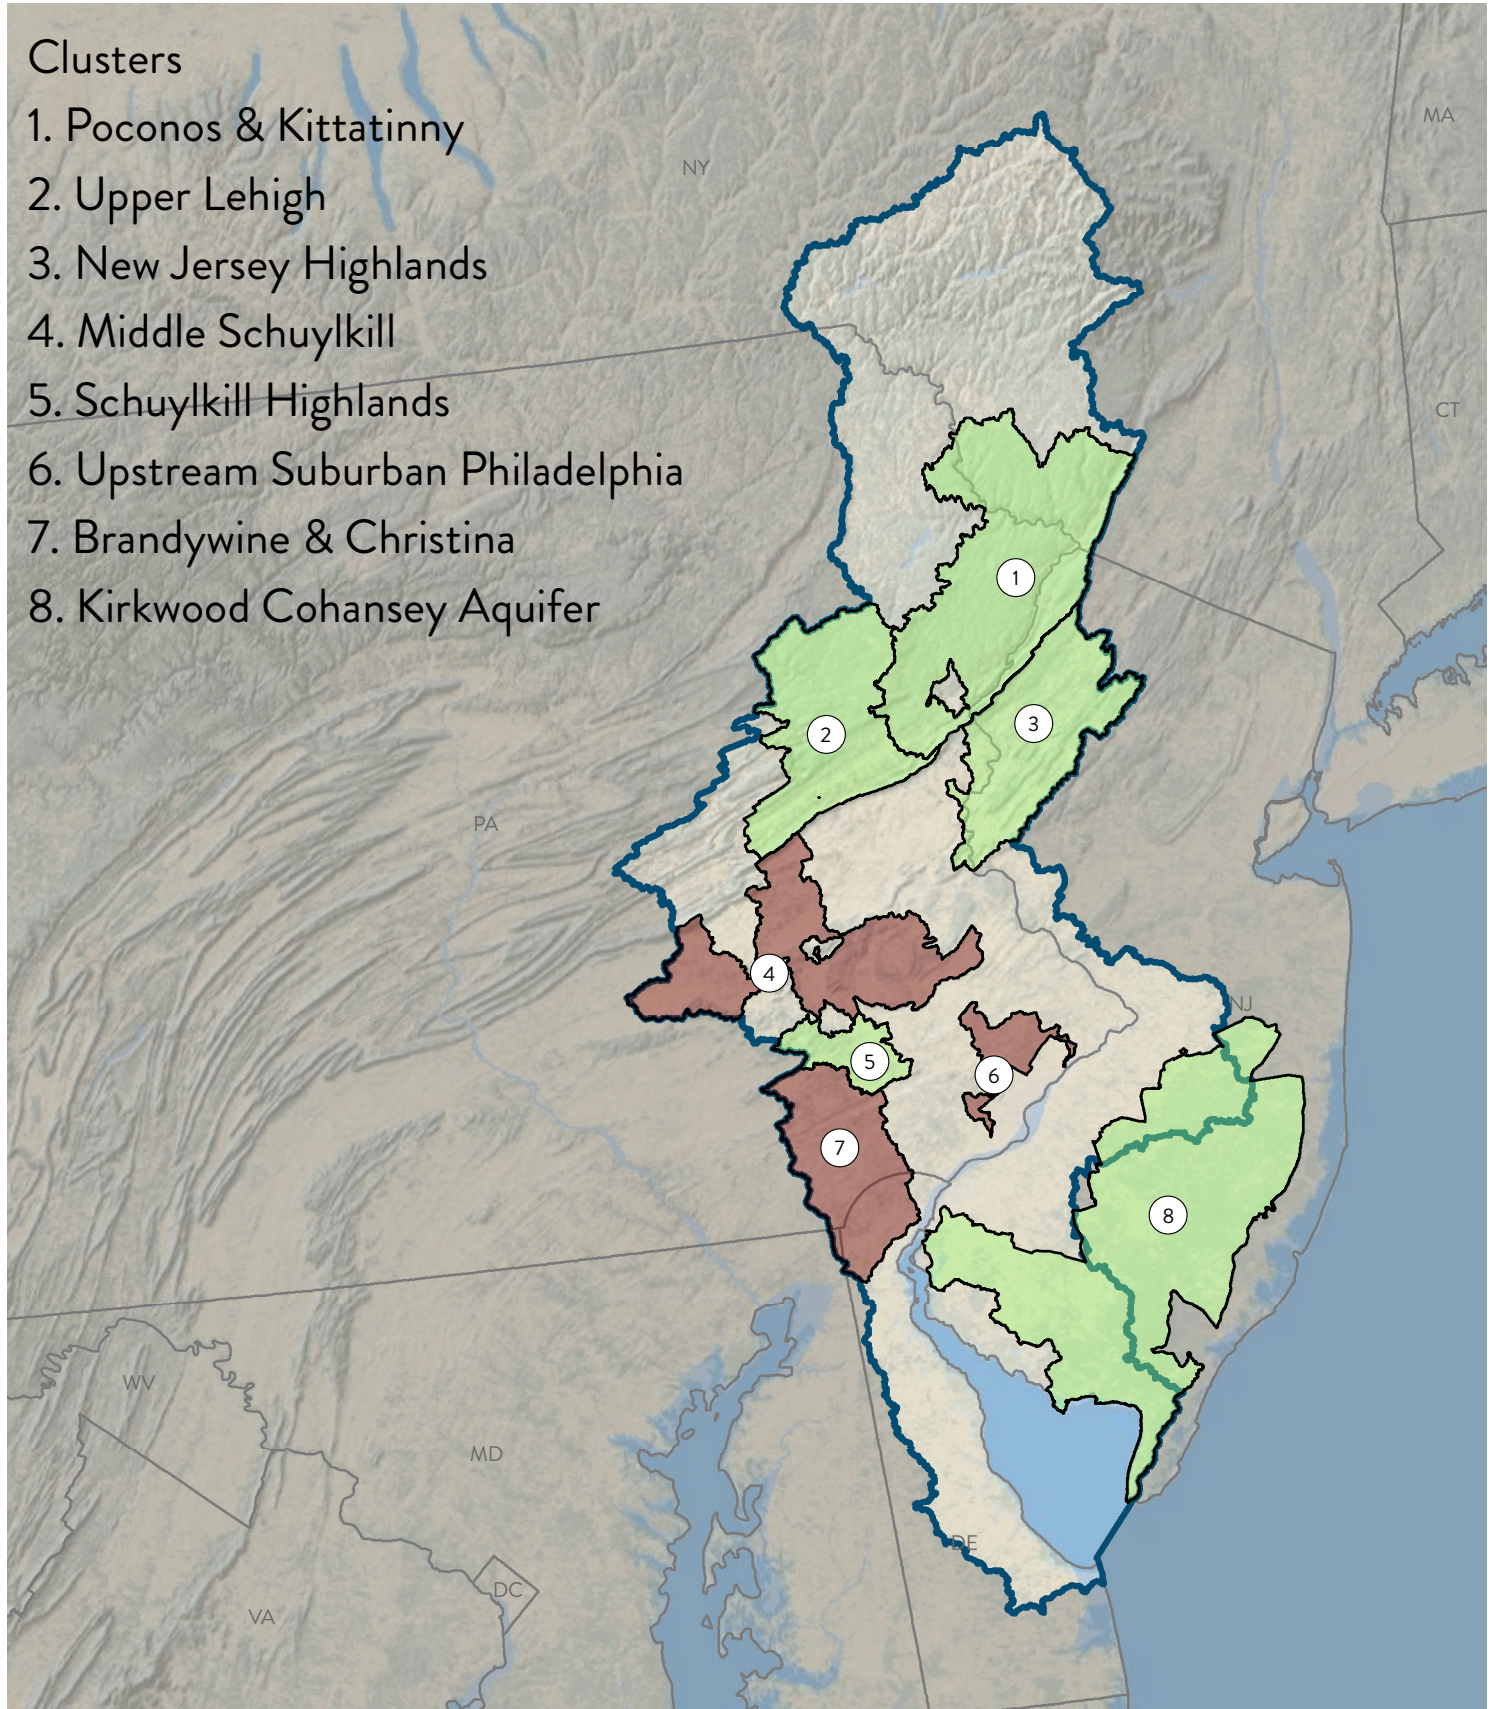

Clusters

1. Poconos & Kittatinny
2. Upper Lehigh
3. New Jersey Highlands
4. Middle Schuylkill
5. Schuylkill Highlands
6. Upstream Suburban Philadelphia
7. Brandywine & Christina
8. Kirkwood Cohansey Aquifer

0 12.5 25 50 Miles

0 25 50 100 Kilometers

 Eligible for Capital AND Catalyst Funds

 Eligible for Catalyst Funds ONLY