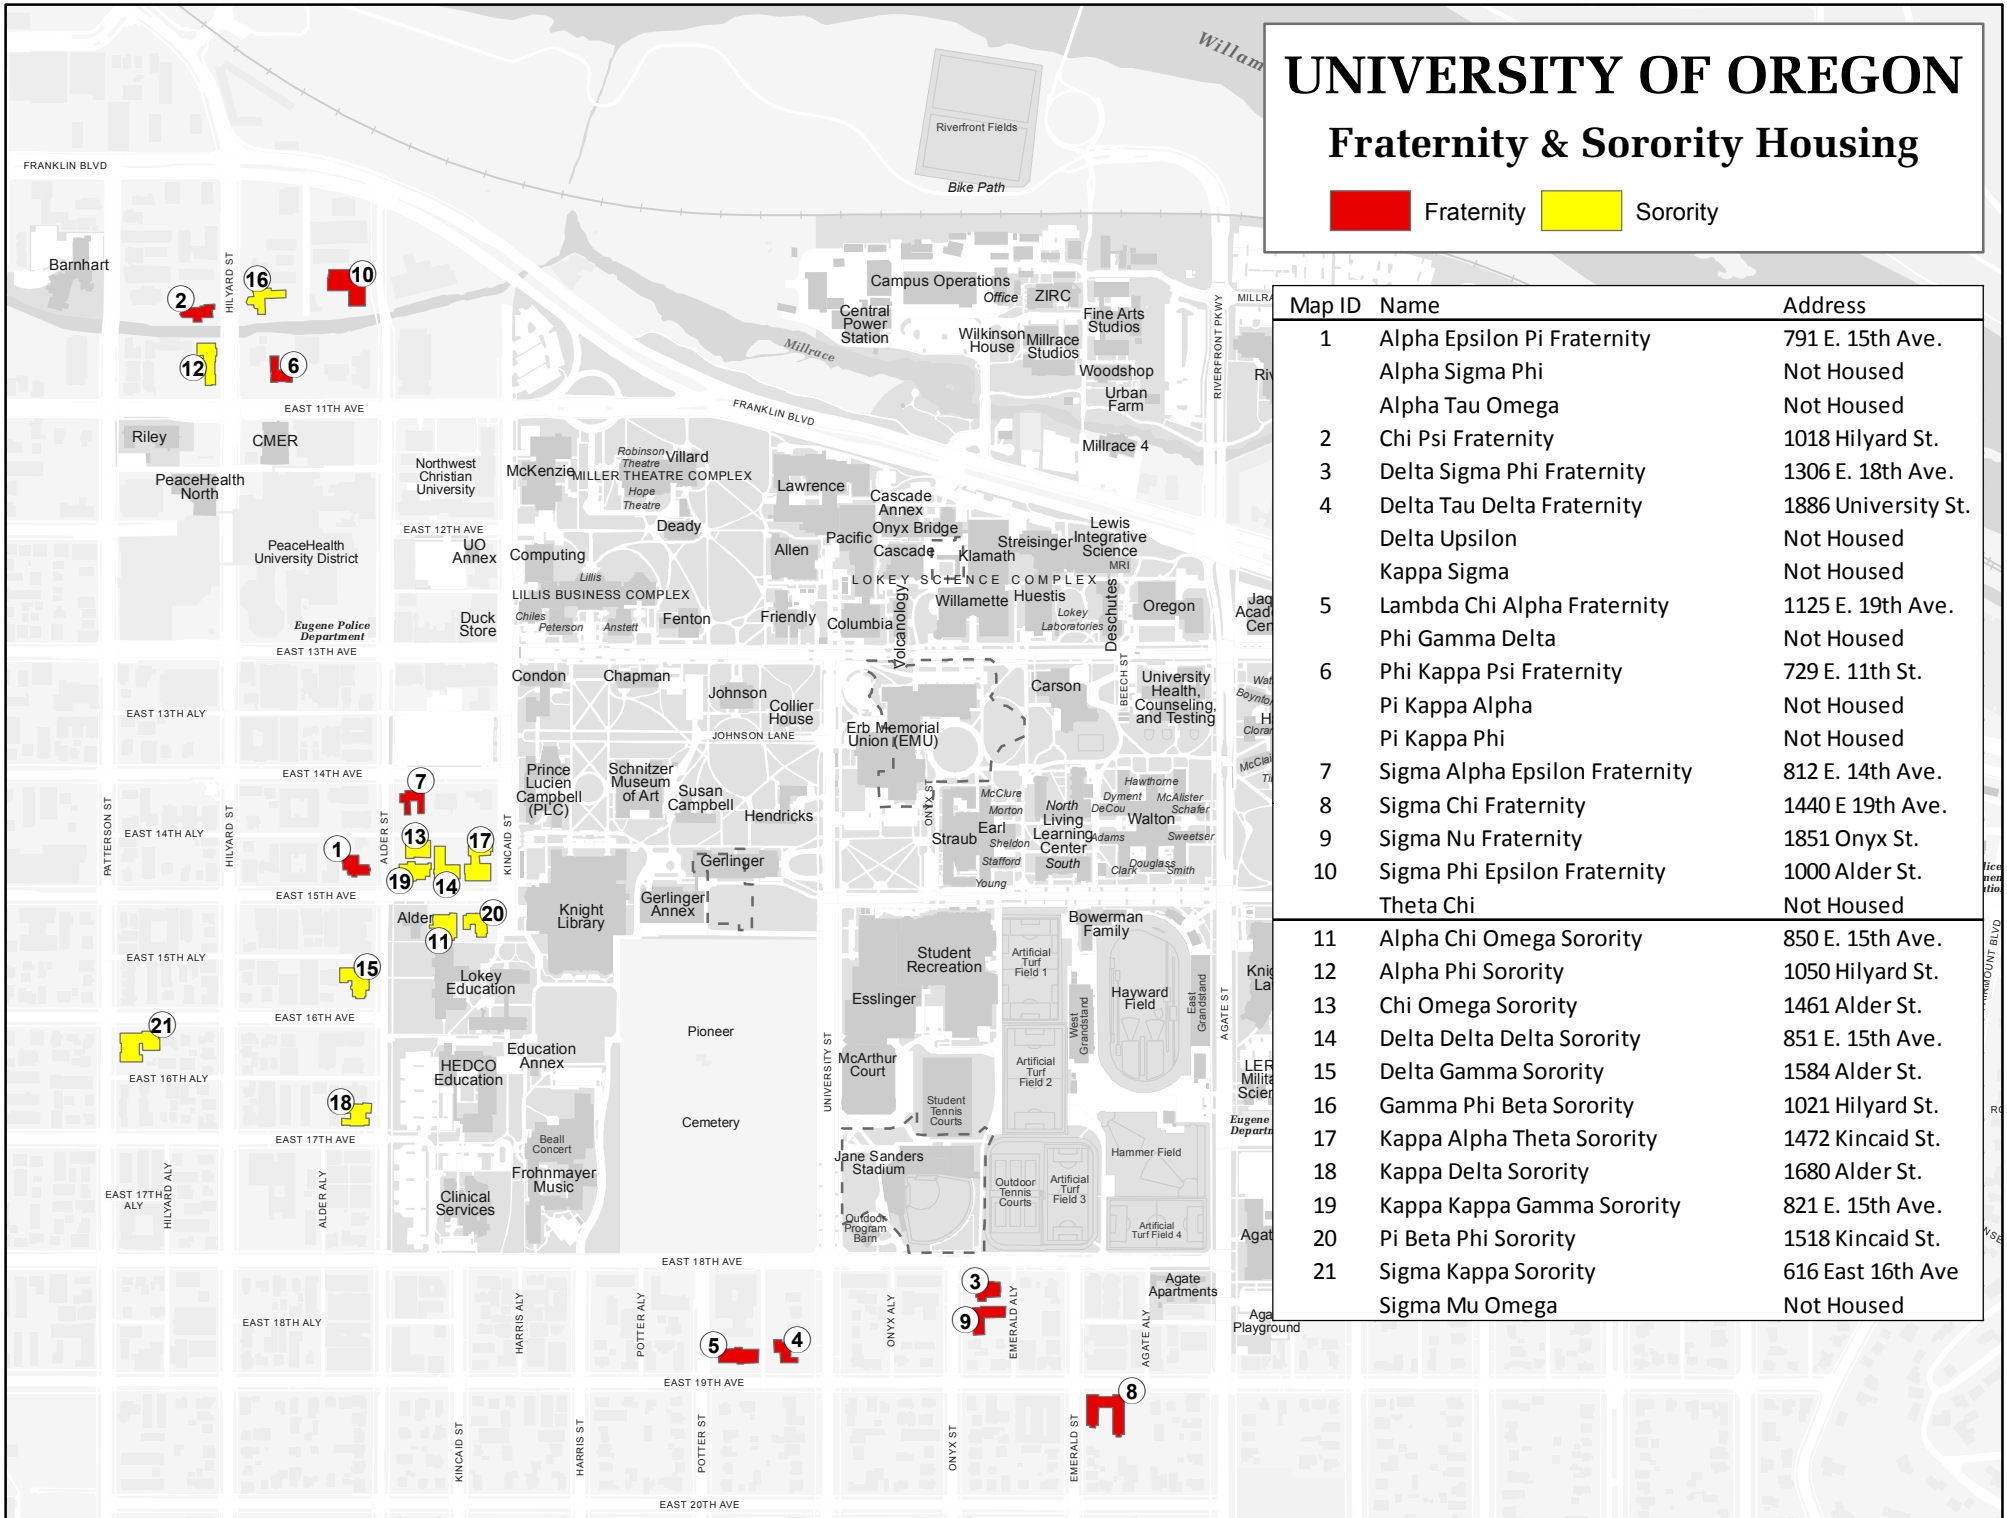

UNIVERSITY OF OREGON

Fraternity & Sorority Housing

■ Fraternity ■ Sorority

Map ID	Name	Address
1	Alpha Epsilon Pi Fraternity	791 E. 15th Ave.
2	Chi Psi Fraternity	1018 Hilyard St.
3	Delta Sigma Phi Fraternity	1306 E. 18th Ave.
4	Delta Tau Delta Fraternity	1886 University St.
5	Delta Upsilon	Not Housed
6	Kappa Sigma	Not Housed
7	Lambda Chi Alpha Fraternity	1125 E. 19th Ave.
8	Phi Gamma Delta	Not Housed
9	Phi Kappa Psi Fraternity	729 E. 11th St.
10	Pi Kappa Alpha	Not Housed
11	Pi Kappa Phi	Not Housed
12	Sigma Alpha Epsilon Fraternity	812 E. 14th Ave.
13	Sigma Chi Fraternity	1440 E 19th Ave.
14	Sigma Nu Fraternity	1851 Onyx St.
15	Sigma Phi Epsilon Fraternity	1000 Alder St.
16	Theta Chi	Not Housed
17	Alpha Chi Omega Sorority	850 E. 15th Ave.
18	Alpha Phi Sorority	1050 Hilyard St.
19	Chi Omega Sorority	1461 Alder St.
20	Delta Delta Delta Sorority	851 E. 15th Ave.
21	Delta Gamma Sorority	1584 Alder St.
22	Gamma Phi Beta Sorority	1021 Hilyard St.
23	Kappa Alpha Theta Sorority	1472 Kincaid St.
24	Kappa Delta Sorority	1680 Alder St.
25	Kappa Kappa Gamma Sorority	821 E. 15th Ave.
26	Pi Beta Phi Sorority	1518 Kincaid St.
27	Sigma Kappa Sorority	616 East 16th Ave
28	Sigma Mu Omega	Not Housed