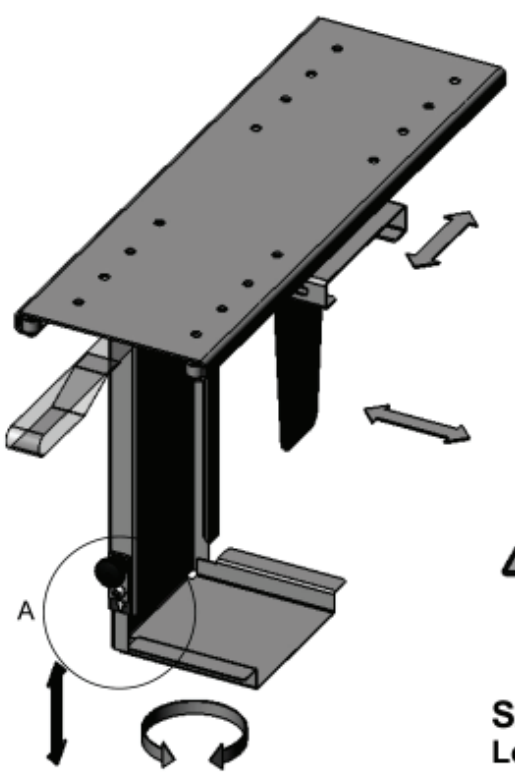

Features:

- Height Adjustable: 11-4/5" to 20-7/8"
- Width Adjustable: 3-3/5" to 8"
- Glide track: 6" x 17-1/8"
- 360 degree swivel
- Finish: Black
- Load Capacity: 55lbs

Optional track spacer:

- Free up space underneath the worksurface
- Improved wire management
- Can be mounted over gen2 UP brackets

SAFETY
Locking screw

A 1 : 2