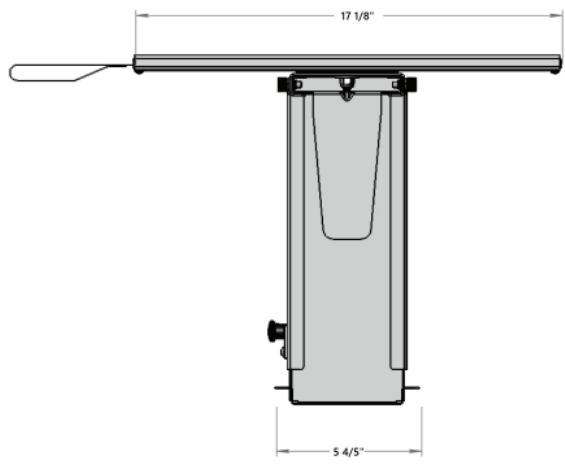

Features:

- Height Adjustable: 11-4/5" to 20-7/8"
- Width Adjustable: 3-3/5" to 8"
- Glide track: 6" x 17-1/8"
- 360 degree swivel
- Finish: Black
- Load Capacity: 55lbs

Optional track spacer:

- Free up space underneath the worksurface
- Improved wire management
- Can be mounted over gen2 UP brackets

SAFETY
Locking screw

A 1 : 2