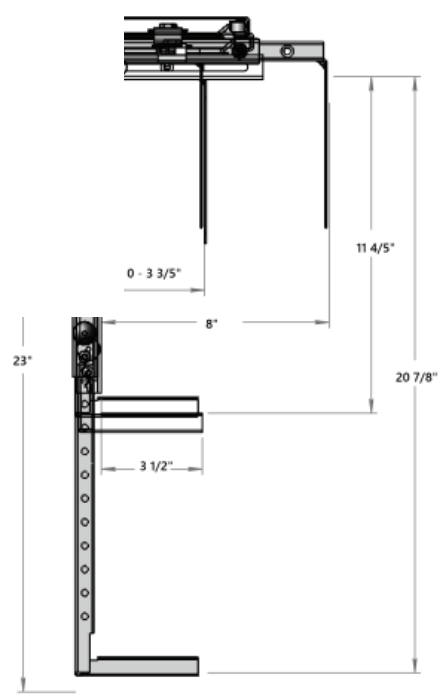

Features:

- Height Adjustable: 11-4/5" to 20-7/8"
- Width Adjustable: 3-3/5" to 8"
- Glide track: 6" x 17-1/8"
- 360 degree swivel
- Finish: Black
- Load Capacity: 55lbs

Optional track spacer:

- Free up space underneath the worksurface
- Improved wire management
- Can be mounted over gen2 UP brackets

SAFETY
Locking screw

A 1 : 2