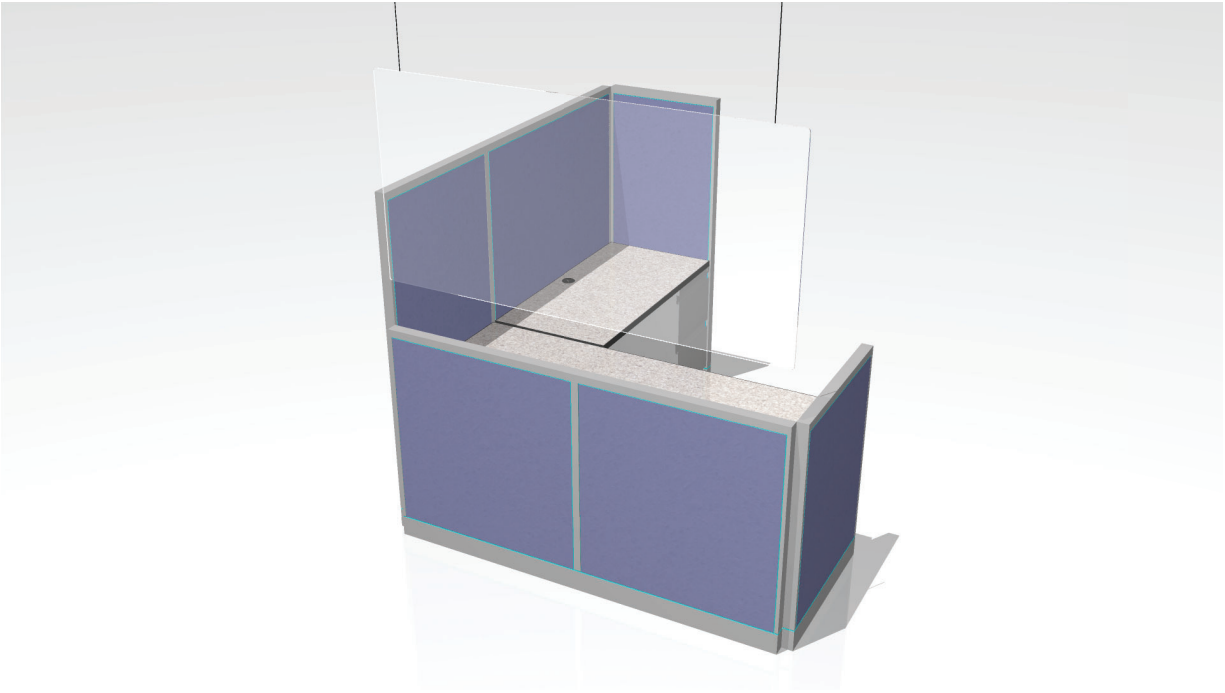

gen2 Hanging Shield

Standard:

- Available widths:
23½", 30", 35½", 42", 47½", 60", 66, 71½"
- Standard heights:
23½", 31½", 35½"
- Custom sizes available
- Acrylic thickness = ¼"
- Available with or without pass through cut outs
- Includes high strength braided Kevlar line and white ceiling track hooks

Finishes:

Insert Options -

	
Clear Polycarbonate Acrylic	Frosted Acrylic