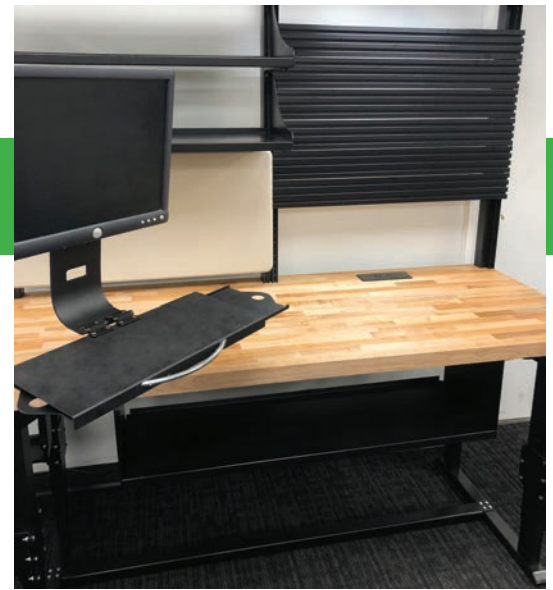

Phone : 1.800.321.6165
Mail : info@gen2office.com
Address : 15655 Brookpark Rd - Cleveland, OH 44142