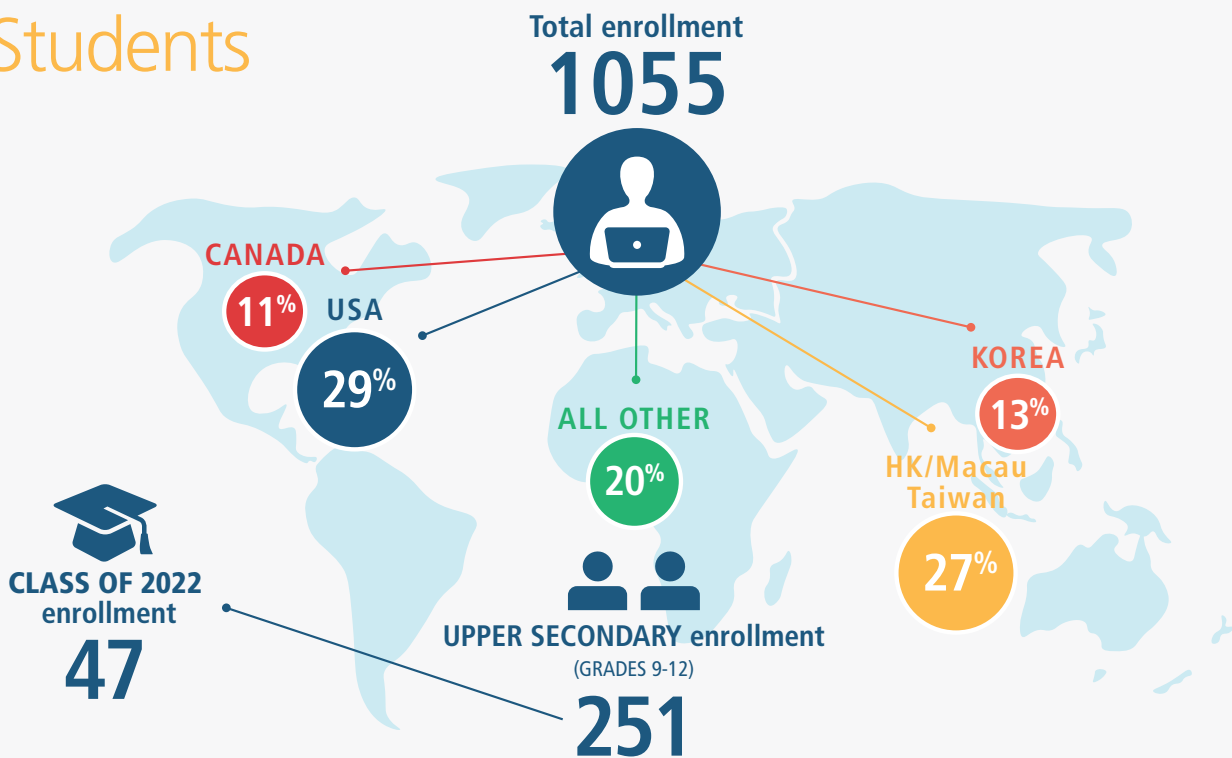

Upper Secondary School Profile

School and Community

THE AMERICAN INTERNATIONAL SCHOOL OF GUANGZHOU (AISG) is a nonprofit, co-educational day school offering university preparation in English for foreign children. All students graduate with a US High School Diploma and may also undertake the full IBDP. Founded in 1981, AISG is the oldest international school in South China.

Students